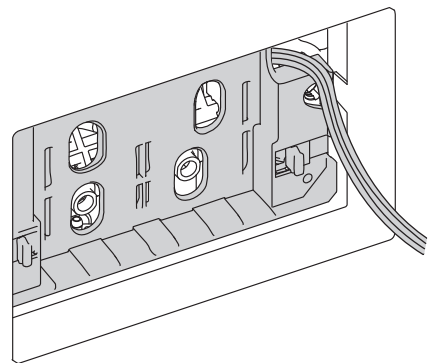

(dimensions in millimeters)

WC FRAME / CISTERN 80

WC FRAME/CISTERN 150

SMARTFLUSH
KIT CONVERSION
COD. R018667

WC FRAME / CISTERN 120

SMARTFLUSH
KIT CONVERSION
COD. R018667

4

5

5

FRONT

5

TOP

x2

x2

6

11