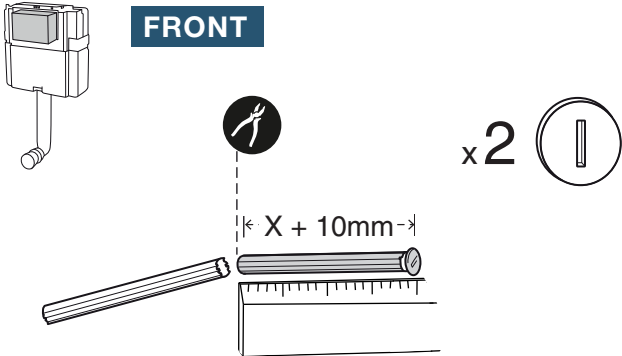

(dimensions in millimeters)

WC FRAME / CISTERN 80

WC FRAME/CISTERN 150

SMARTFLUSH
KIT CONVERSION
COD. R018667

WC FRAME / CISTERN 120

SMARTFLUSH
KIT CONVERSION
COD. R018667

4

5

5

FRONT

5

TOP

x2

x2

6

11