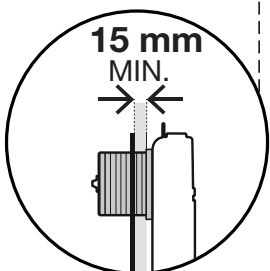

(dimensions in millimeters)

WC FRAME / CISTERN 80

WC FRAME/CISTERN 150

SMARTFLUSH
KIT CONVERSION
COD. R018667

WC FRAME / CISTERN 120

SMARTFLUSH
KIT CONVERSION
COD. R018667

4

5

5

FRONT

5

TOP

x2

x2

6

11