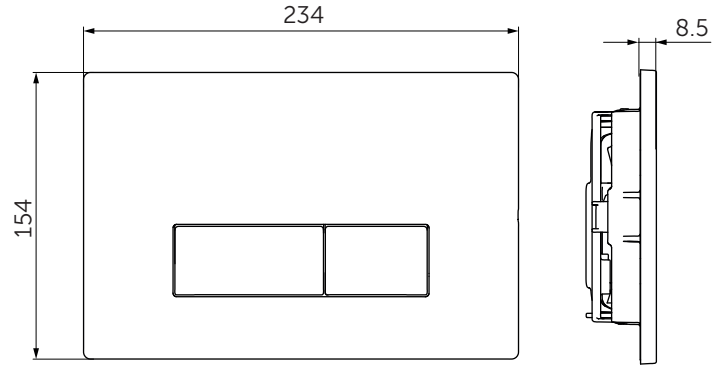

(dimensions in millimeters)

WC FRAME / CISTERN 80

WC FRAME/CISTERN 150

SMARTFLUSH
KIT CONVERSION
COD. R018667

WC FRAME / CISTERN 120

SMARTFLUSH
KIT CONVERSION
COD. R018667

4

5

5

FRONT

5

TOP

x2

x2

6

11