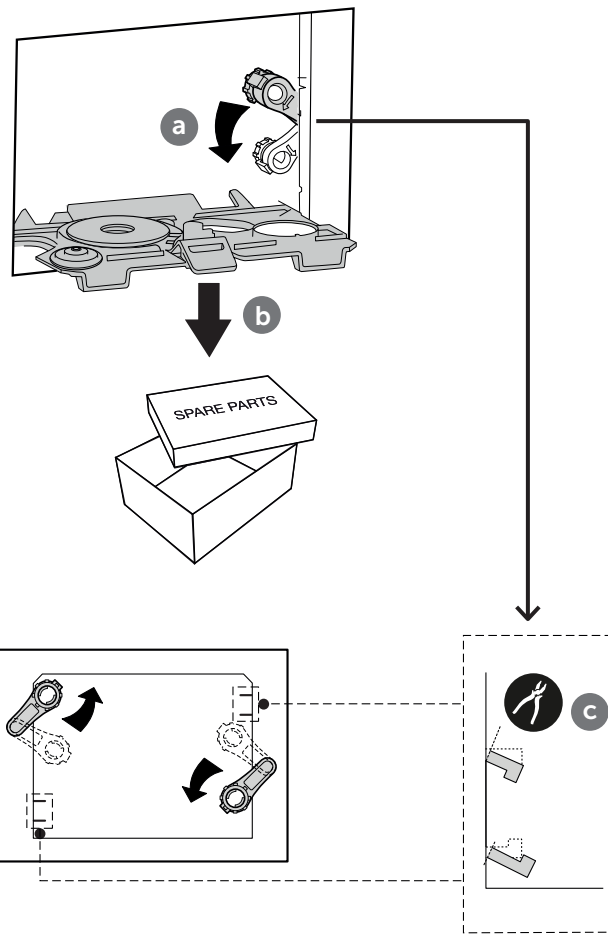

(dimensions in millimeters)

WC FRAME / CISTERN 80

WC FRAME/CISTERN 150

SMARTFLUSH
KIT CONVERSION
COD. R018667

WC FRAME / CISTERN 120

SMARTFLUSH
KIT CONVERSION
COD. R018667

4

5

5

FRONT

5

TOP

x2

x2

6

11