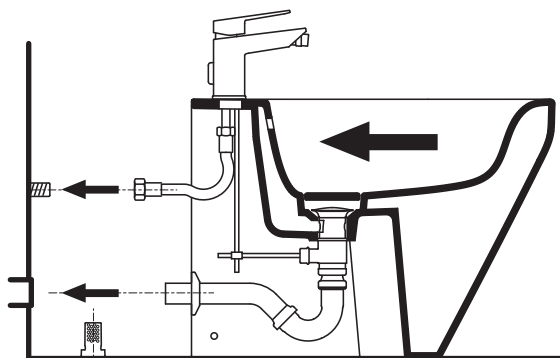

K5238 355 x 560 x 400

1

2

3

4

5

6

Ideal Standard International NV
Corporate Village - Gent Building
Da Vincilaan 2
1935 Zaventem - Belgium