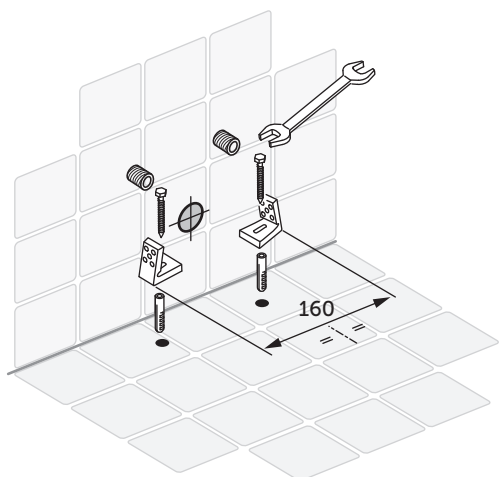

K5238 355 x 560 x 400

1

2

3

4

5

6

Ideal Standard International NV
Corporate Village - Gent Building
Da Vincilaan 2
1935 Zaventem - Belgium