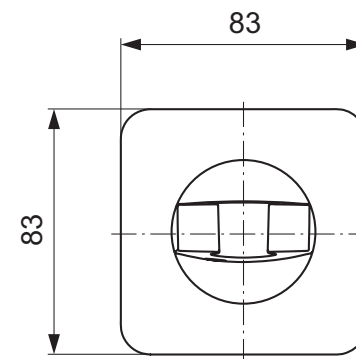

JADO

JES

H 4523 ..

0316 / A 866 584
(+ A 865 613)
Made in Germany

Ideal Standard International NV
Corporate Village - Gent Building
Da Vincilaan 2
1935 Zaventem
Belgium

www.idealstandardinternational.com