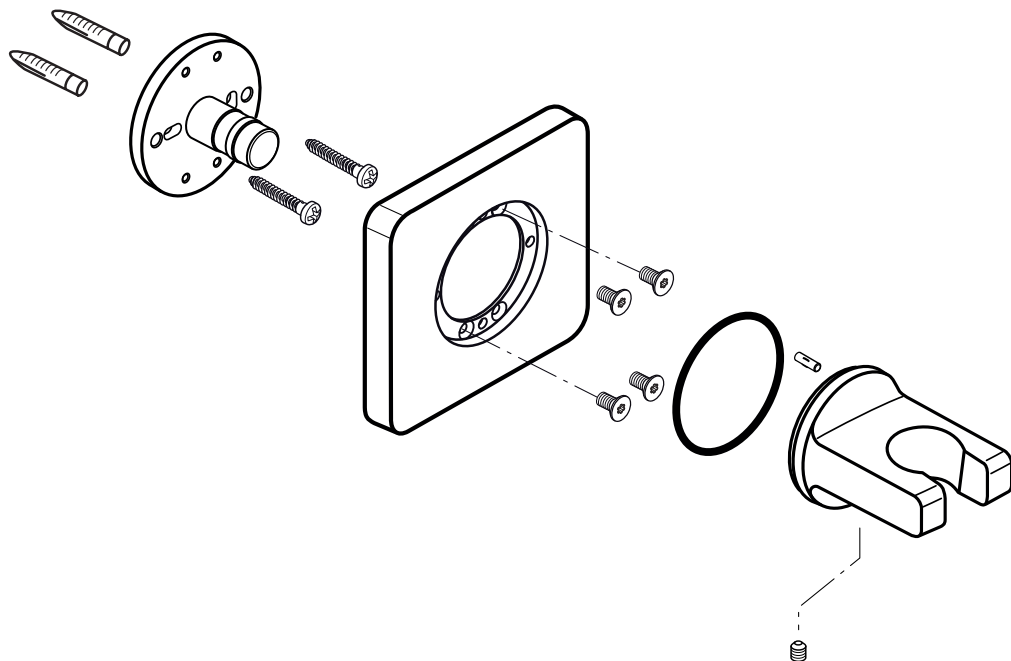

JADO

JES

H 4523 ..

0316 / A 866 584
(+ A 865 613)
Made in Germany

Ideal Standard International NV
Corporate Village - Gent Building
Da Vincilaan 2
1935 Zaventem
Belgium

www.idealstandardinternational.com