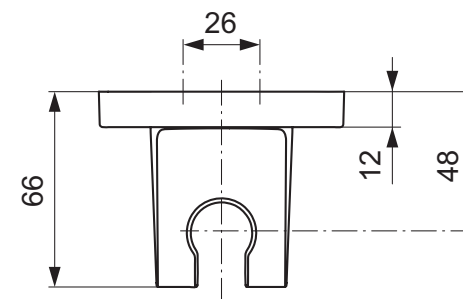

JADO

JES

H 4523 ..

0316 / A 866 584
(+ A 865 613)
Made in Germany

Ideal Standard International NV
Corporate Village - Gent Building
Da Vincilaan 2
1935 Zaventem
Belgium

www.idealstandardinternational.com