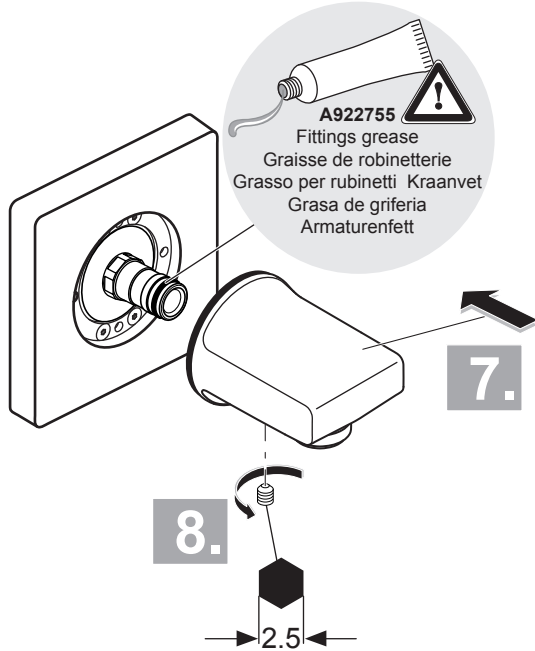

### H 4522 ..

0316 / A 866 583  
 (+ A 865 613)  
 Made in Germany

Ideal Standard International NV  
 Corporate Village - Gent Building  
 Da Vincilaan 2  
 1935 Zaventem  
 Belgium

[www.idealstandardinternational.com](http://www.idealstandardinternational.com)