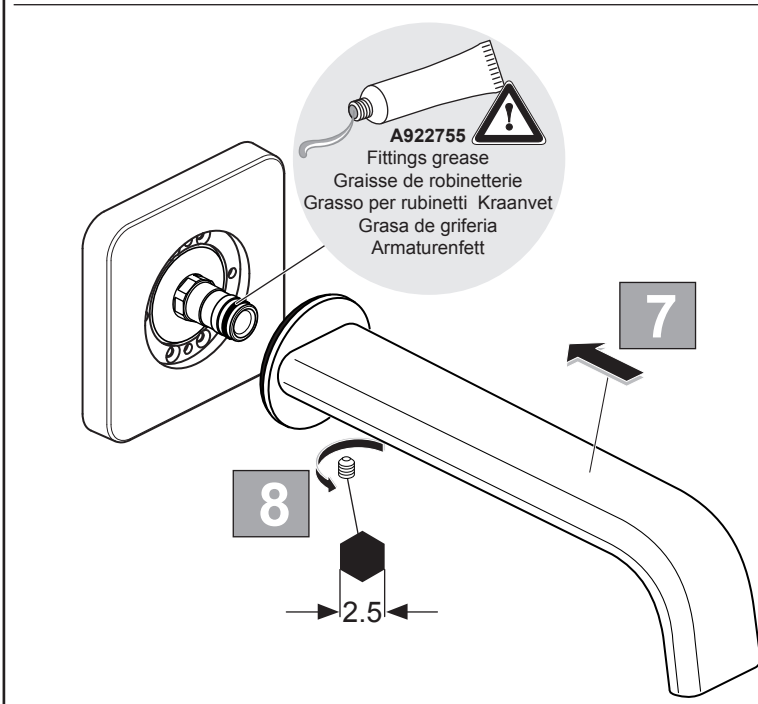

### H 4509 ..

0316 / A 866 581  
(+ A 865 613)  
Made in Germany

Ideal Standard International NV  
Corporate Village - Gent Building  
Da Vincilaan 2  
1935 Zaventem  
Belgium

[www.idealstandardinternational.com](http://www.idealstandardinternational.com)