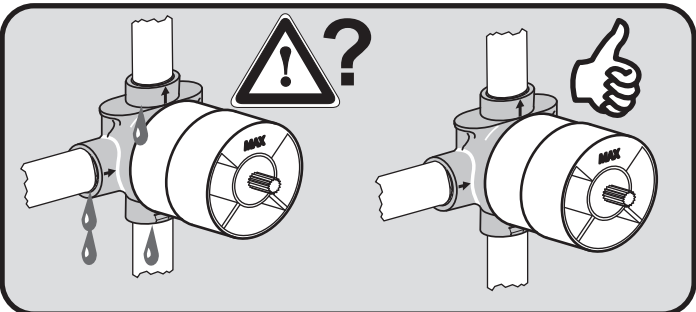

P	bar	0,5	5
T	°C	MAX. 80	65 55