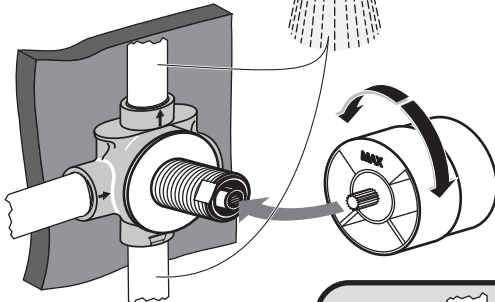

P	bar	0,5	5
T	°C	MAX. 80	65 55