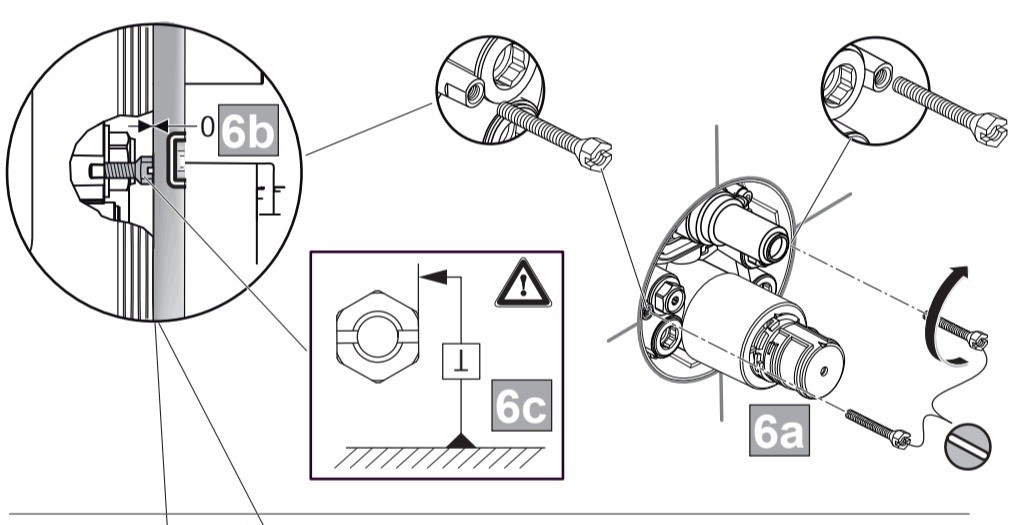

JADO

JES
H 4504 ..

0216 / A 866 576
 (+ A 865 613)
 Made in Germany

Ideal Standard International NV
 Corporate Village - Gent Building
 Da Vincilaan 2
 1935 Zaventem
 Belgium

www.idealstandardinternational.com