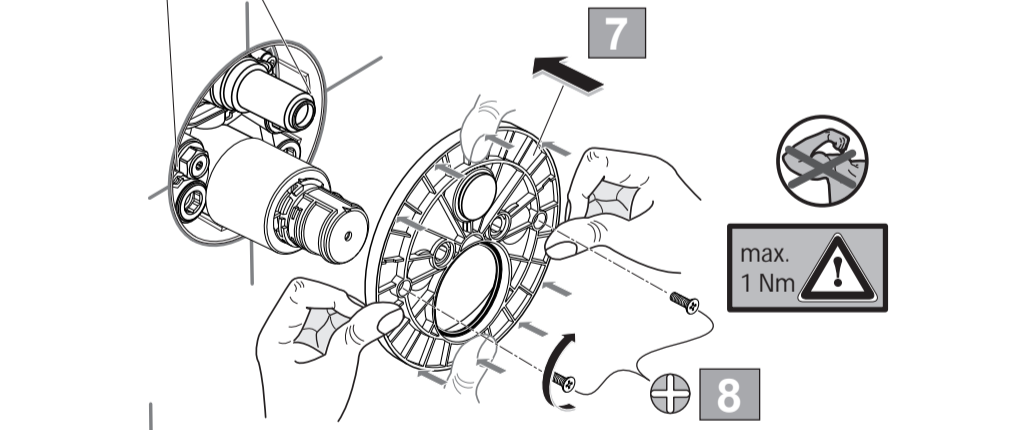

JADO

JES
H 4504 ..

0216 / A 866 576
 (+ A 865 613)
 Made in Germany

Ideal Standard International NV
 Corporate Village - Gent Building
 Da Vincilaan 2
 1935 Zaventem
 Belgium

www.idealstandardinternational.com