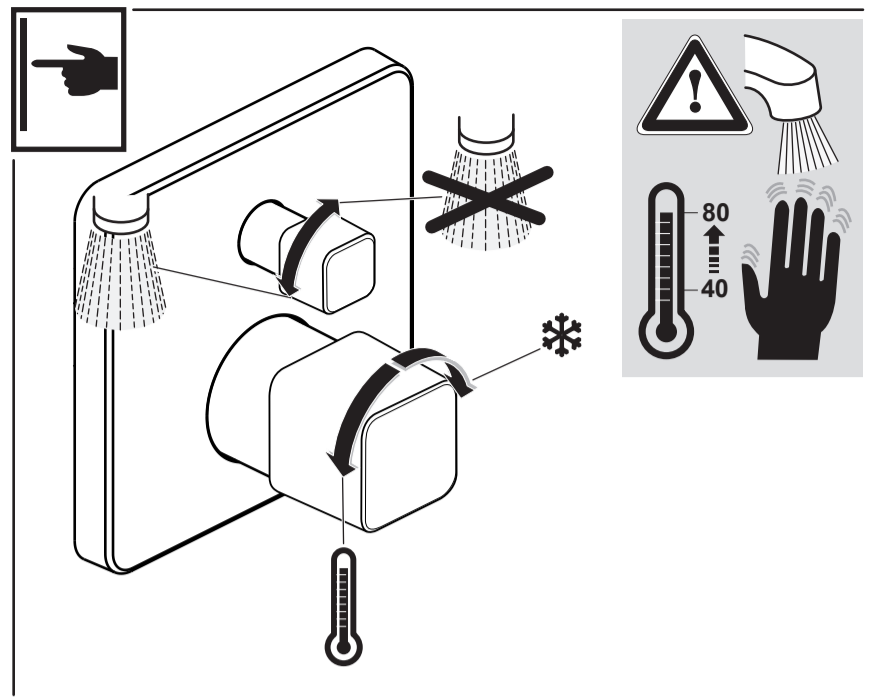

JADO

JES
H 4504 ..

0216 / A 866 576
 (+ A 865 613)
 Made in Germany

Ideal Standard International NV
 Corporate Village - Gent Building
 Da Vincilaan 2
 1935 Zaventem
 Belgium

www.idealstandardinternational.com