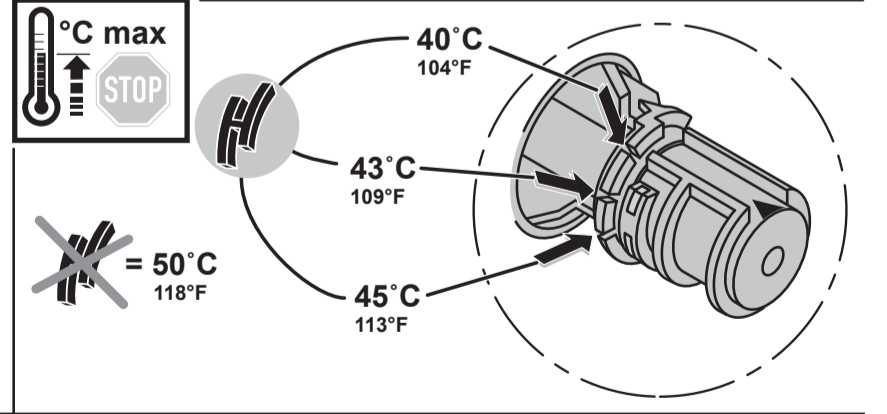

JADO

JES
H 4504 ..

0216 / A 866 576
 (+ A 865 613)
 Made in Germany

Ideal Standard International NV
 Corporate Village - Gent Building
 Da Vincilaan 2
 1935 Zaventem
 Belgium

www.idealstandardinternational.com