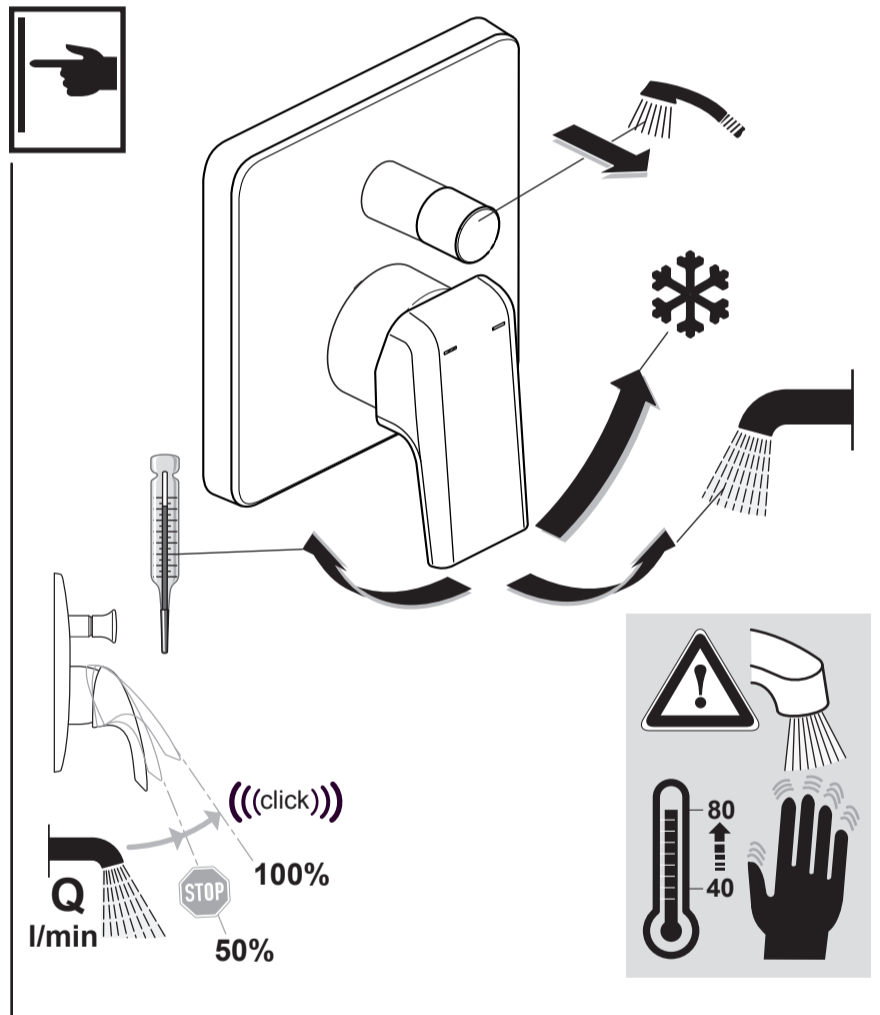

Pressure 0,3 MPa 3 bar	Temperature 50°C 65°C 81°C	Symbol Snowflake	0	1	2	3	4	5	6	7	8	9	
			°C	°C	°C	°C	°C	°C	°C	°C	°C	°C	°C
	50°C	16°C	49,5	49,5	48	46	42,5	41	37	33,5	31	28	
	65°C	16°C	65	65	63,5	60,5	57	53,5	49	44,5	39	34,5	
	81°C	16°C	81	81	78,5	73	69	63,5	56	49	42,5	36