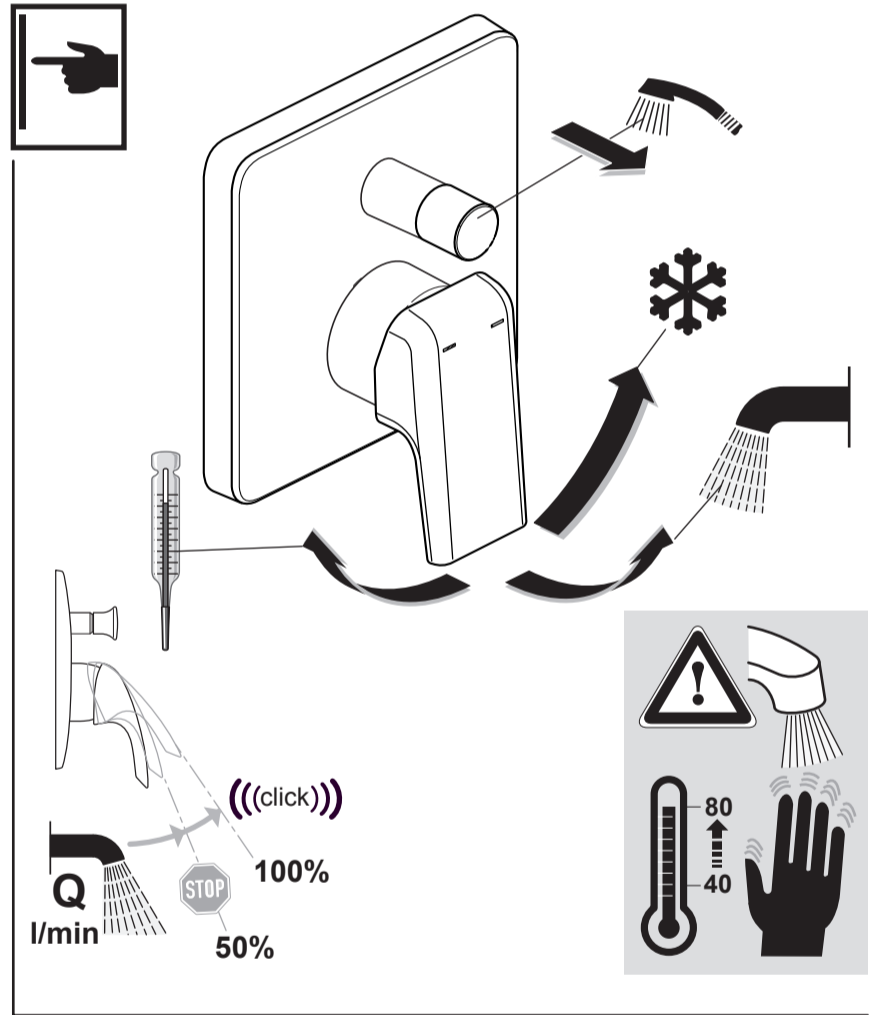

P	bar		MAX. 10		5			Q (3 bar)
	T	°C		MAX. 80		65			l/min
						40			25