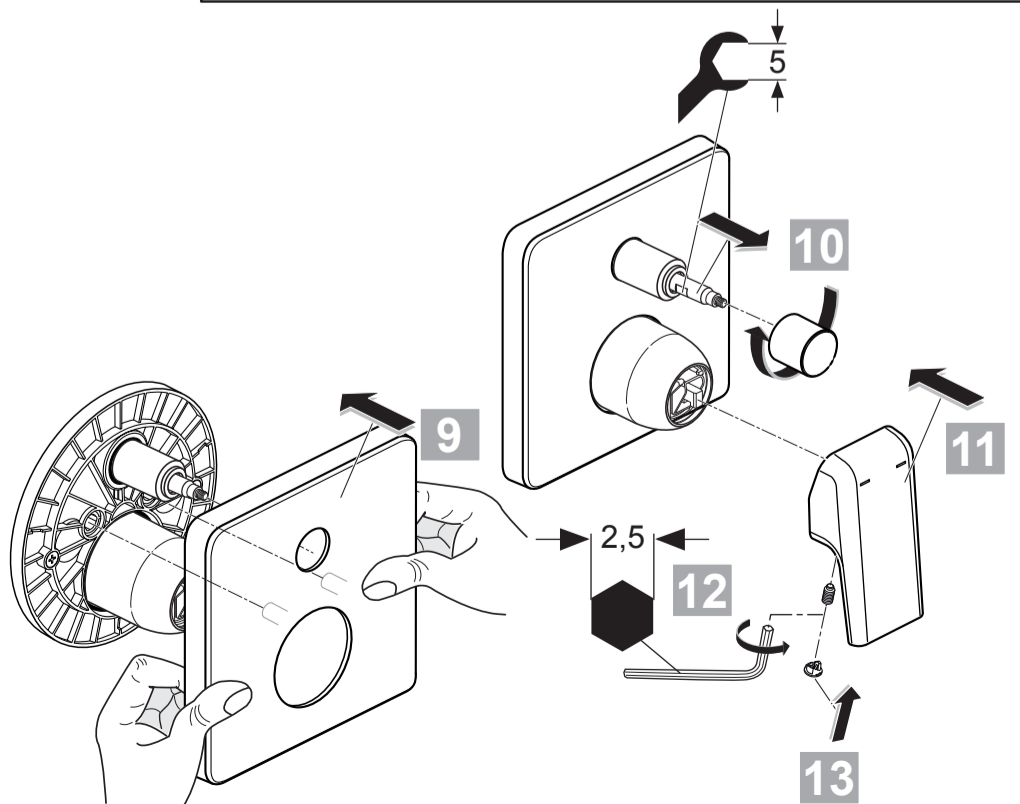

P	bar		MAX. 10		5			Q (3 bar)
	T	°C		MAX. 80		65			l/min
						40			25