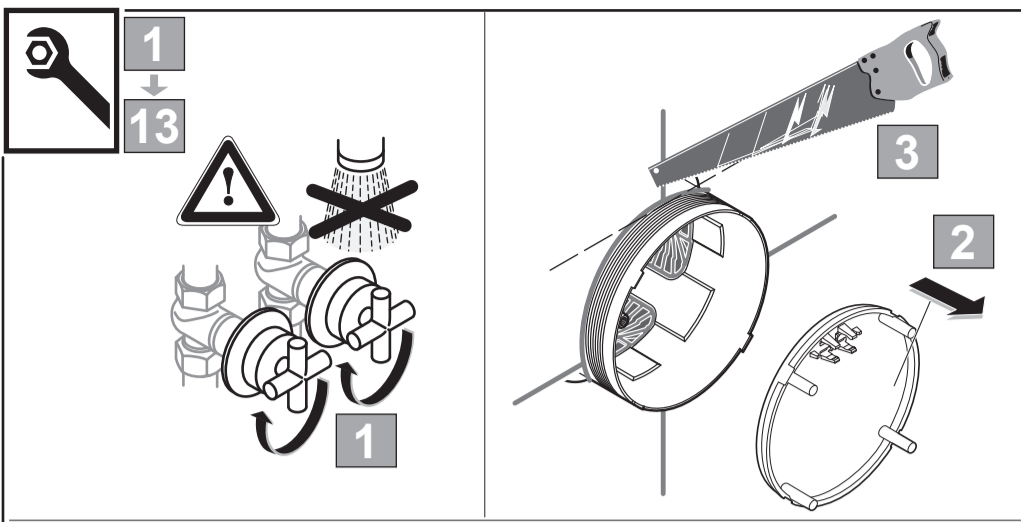

# JADO

**JES**  
**H 4502 ..**

1116 / A 866 574  
 (+ A 865 613)  
 Made in Germany

Ideal Standard International NV  
 Corporate Village - Gent Building  
 Da Vincilaan 2  
 1935 Zaventem  
 Belgium

[www.idealstandardinternational.com](http://www.idealstandardinternational.com)