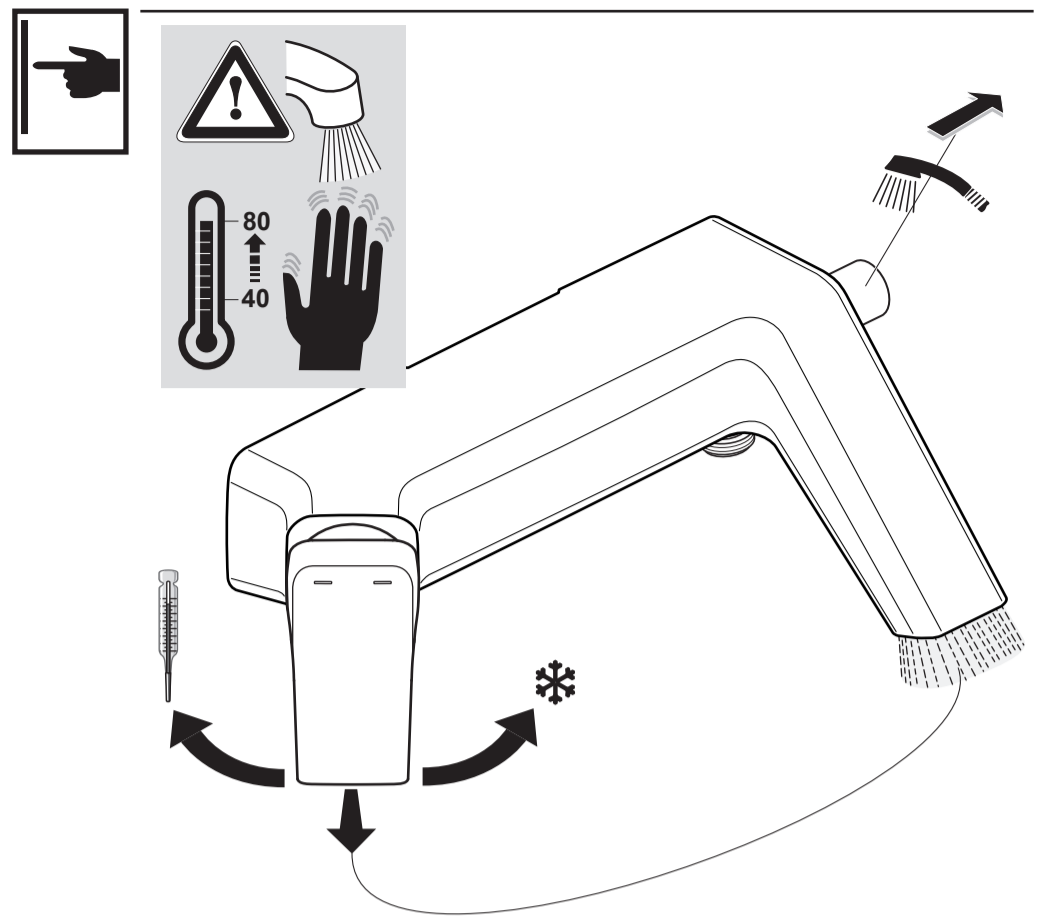

P bar	MAX. 10 0,5	5		Q (3 bar)
T °C	MAX. 80	65 40		
				l/min 14/ H4495 20/ H4496