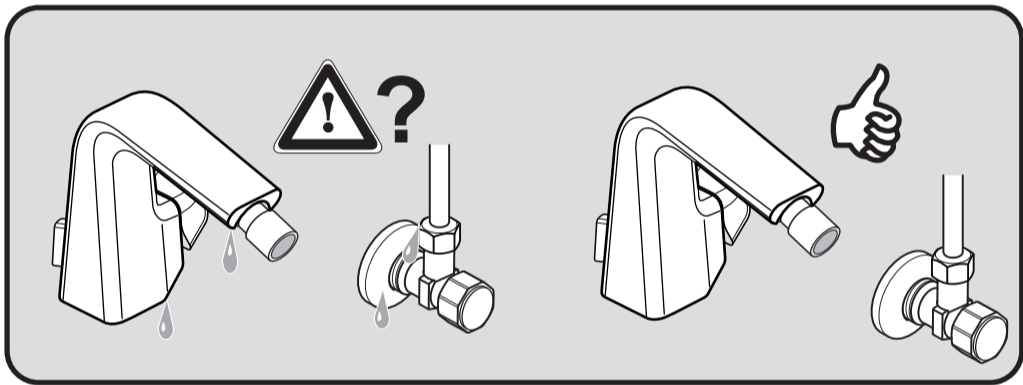

JADO

JES

H 4494 ..

0116 / A 866 569
 (+ A 865 613)
 Made in Germany

Ideal Standard International NV
 Corporate Village - Gent Building
 Da Vincilaan 2
 1935 Zaventem
 Belgium

www.idealstandardinternational.com