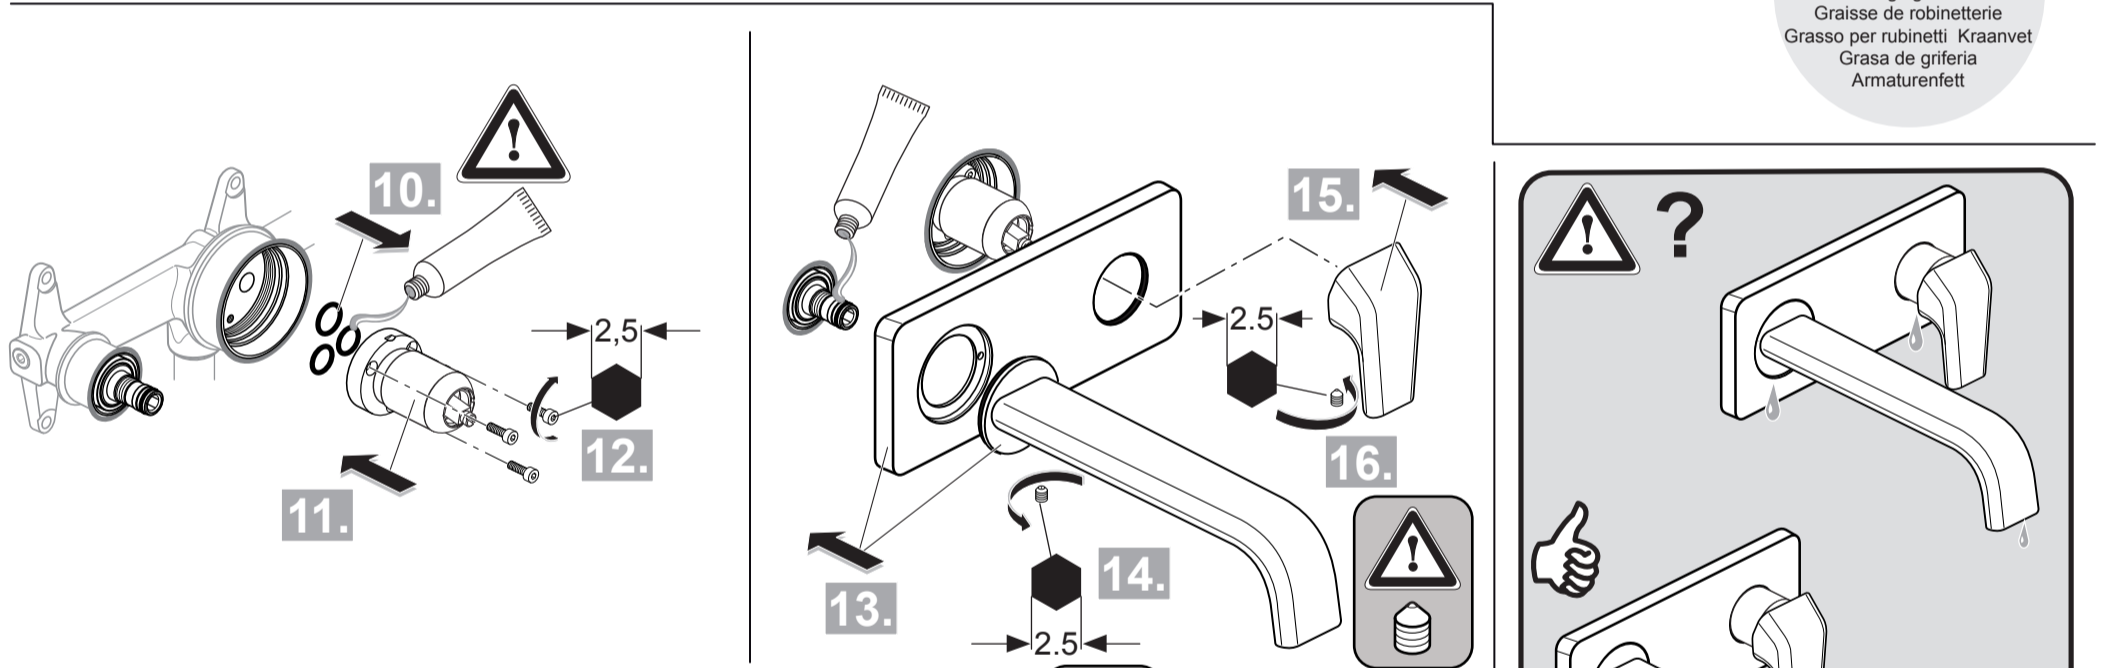

JADO

JES
H 4492 ..

0915 / A 866 568
 (+ A 865 613)
 Made in Germany

Ideal Standard International BVBA
 Corporate Village - Gent Building
 Da Vincilaan 2
 1935 Zaventem
 Belgium

www.idealstandardinternational.com