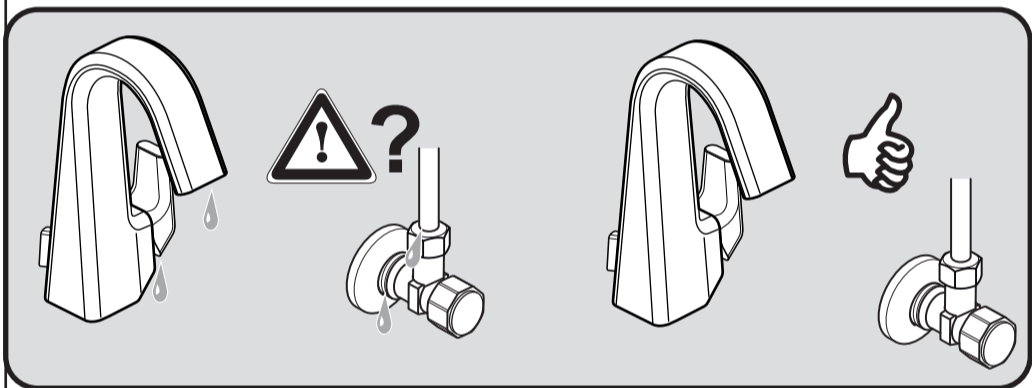

P	bar	0,5		MAX. 10	1		Q (3 bar)
	T	°C			MAX. 80			l/min
								5