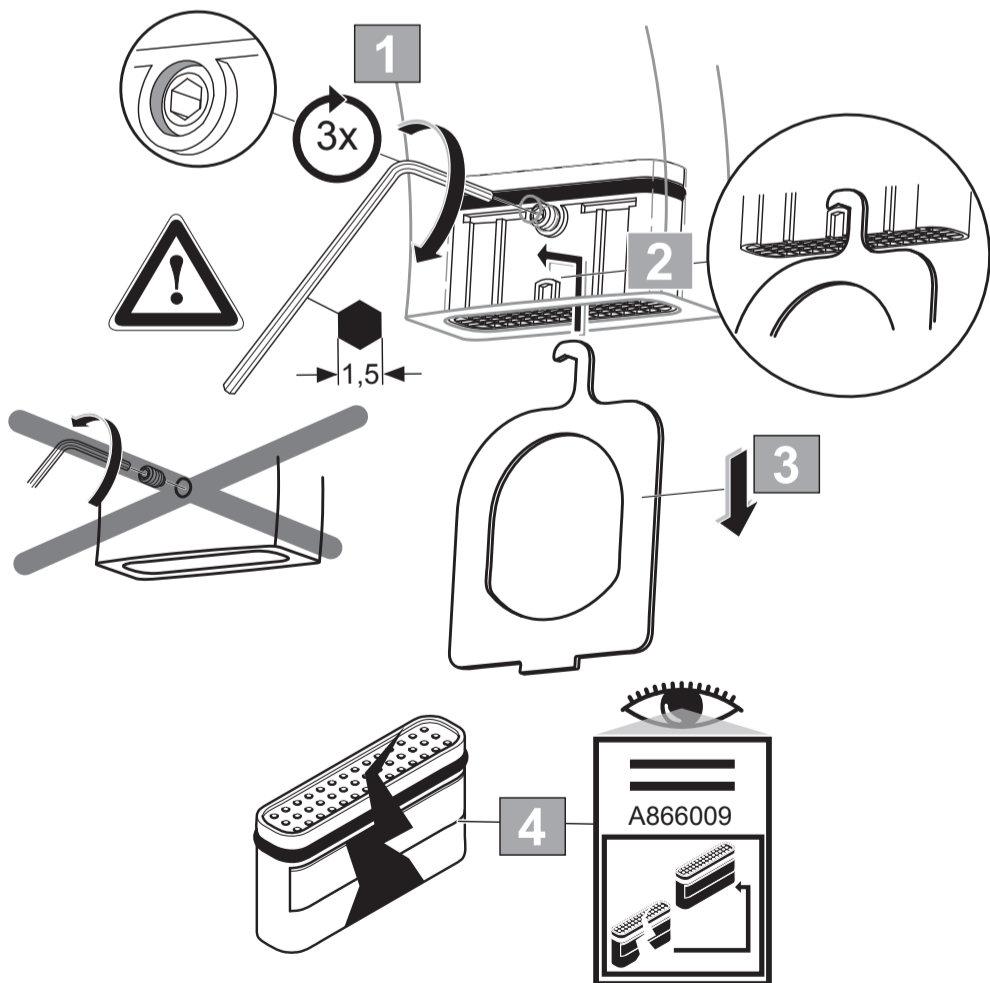

JADO

JES

H 4490 .. H 4491 ..

0216 / A 866 567
(+ A 865 613)
Made in Germany