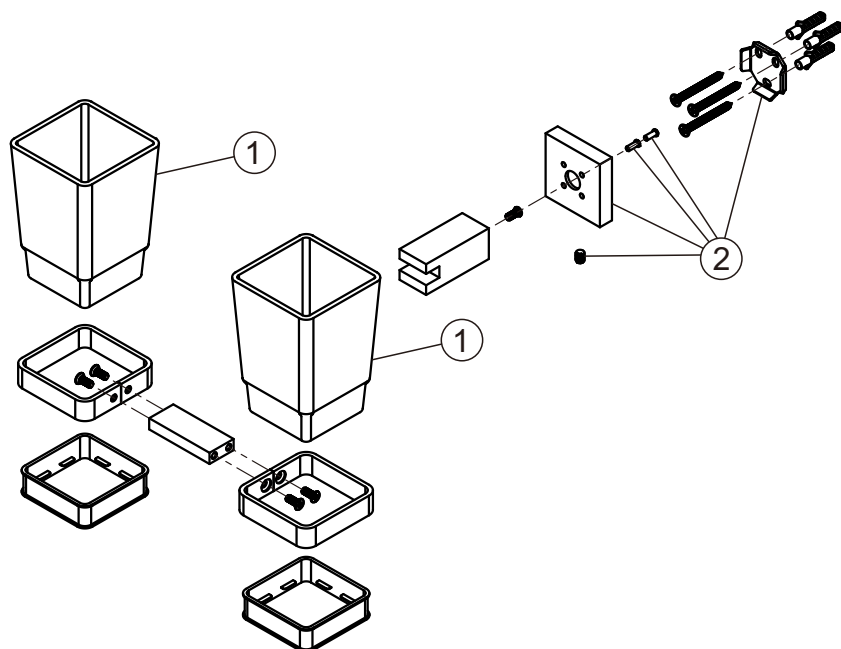

IOM SQUARE

E 2205 AA

0311 / MTAc E2205

Position
1=EW087NU
2=EW079NU

Ideal Standard International NV
Corporate Village - Gent Building
Da Vincilaan 2
1935 Zaventem
Belgium

www.idealstandardinternational.com