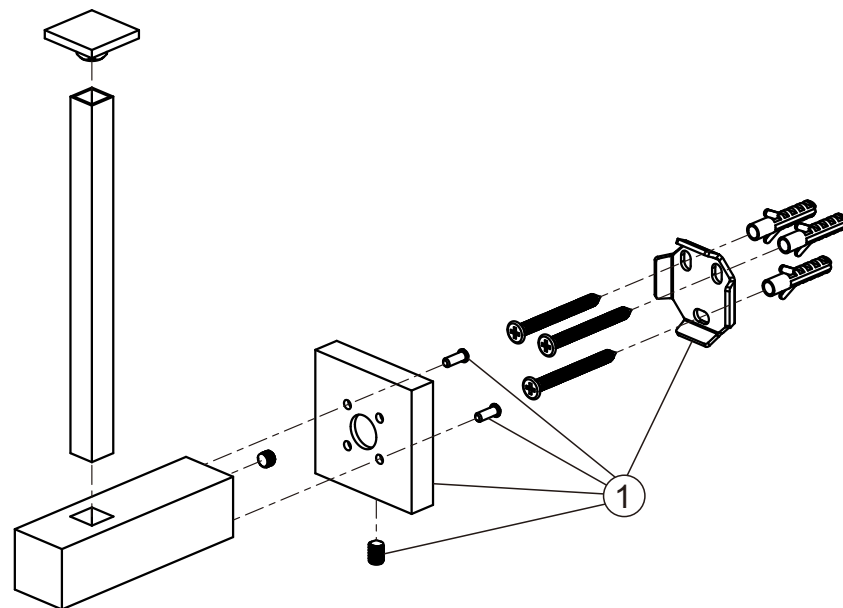

IOM SQUARE

E 2199 AA

0311 / MTAc E2199

Position
1=EW079NU

Ideal Standard International NV
Corporate Village - Gent Building
Da Vincilaan 2
1935 Zaventem
Belgium

www.idealstandardinternational.com

1

2