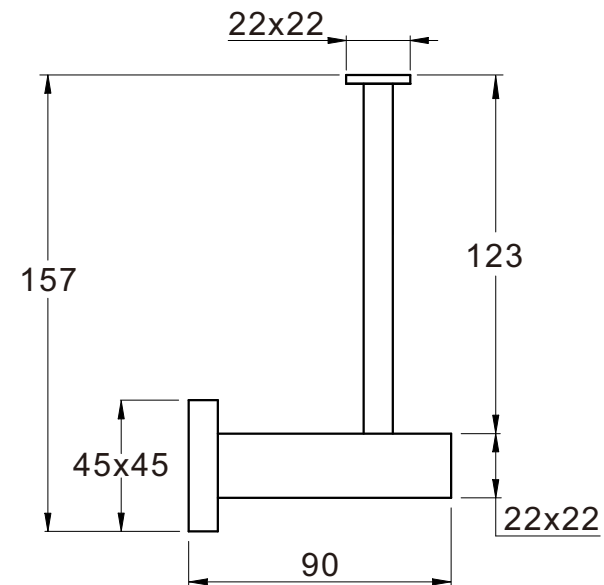

IOM SQUARE

E 2199 AA

0311 / MTAc E2199

Position
1=EW079NU

Ideal Standard International NV
Corporate Village - Gent Building
Da Vincilaan 2
1935 Zaventem
Belgium

www.idealstandardinternational.com

1

2