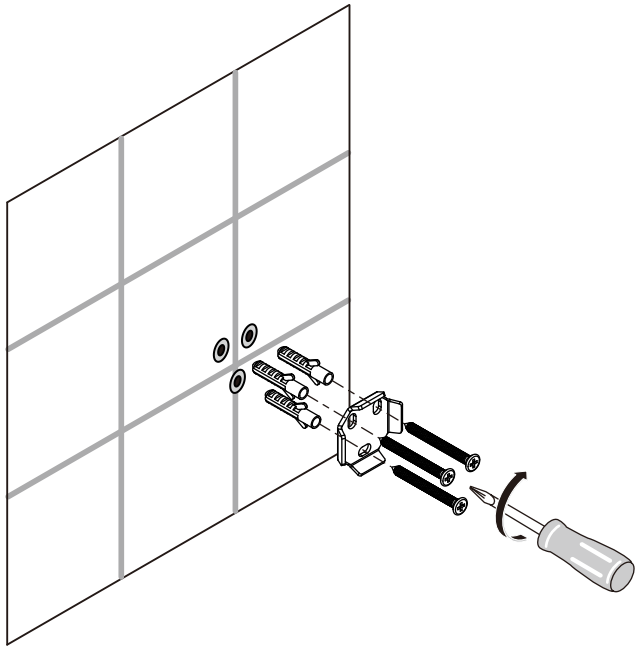

IOM SQUARE

E 2199 AA

0311 / MTAc E2199

Position
1=EW079NU

Ideal Standard International NV
Corporate Village - Gent Building
Da Vincilaan 2
1935 Zaventem
Belgium

www.idealstandardinternational.com

1

2