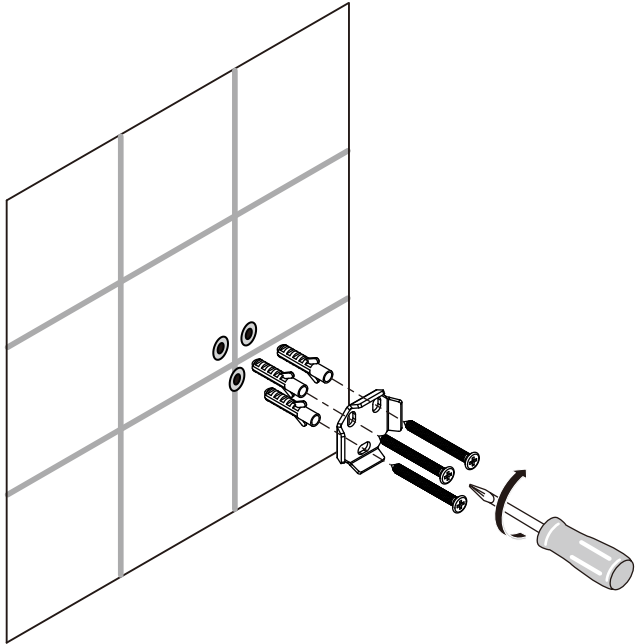

IOM SQUARE

E 2193 AA

0311 / MTAc E2193

Position
1=EW079NU

Ideal Standard International NV
Corporate Village - Gent Building
Da Vincilaan 2
1935 Zaventem
Belgium

www.idealstandardinternational.com

1

2