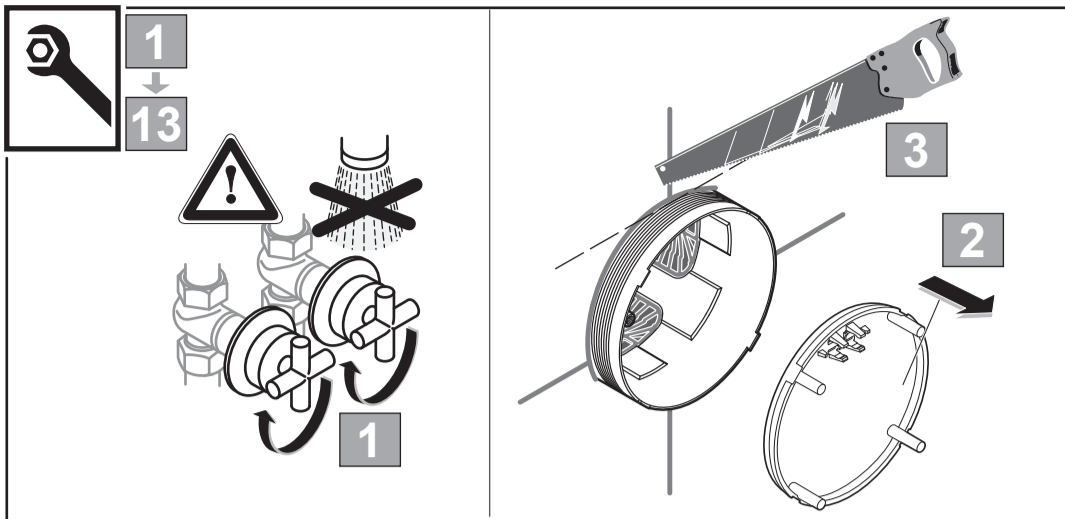

 Ideal Standard

CERAPLAN
 BD 263 ...

0321 / A 868 980
 Made in Germany

Ideal Standard International NV
 Corporate Village - Gent Building
 Da Vincilaan 2
 1935 Zaventem
 Belgium

www.idealstandardinternational.com