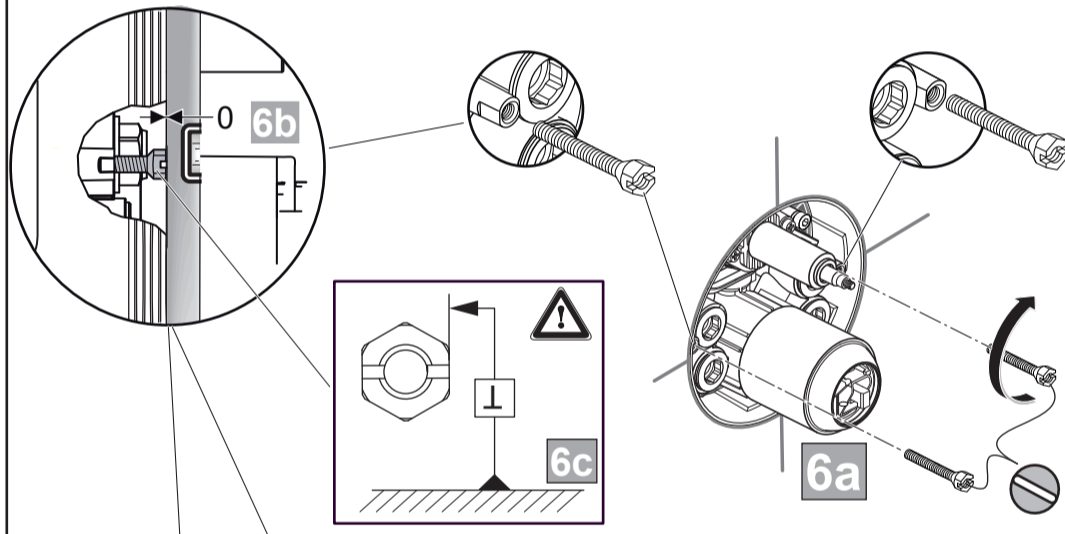

P	bar	0,5	MAX. 10		5		Q (3 bar)
	T	°C		MAX. 80		65		l/min
						40		23