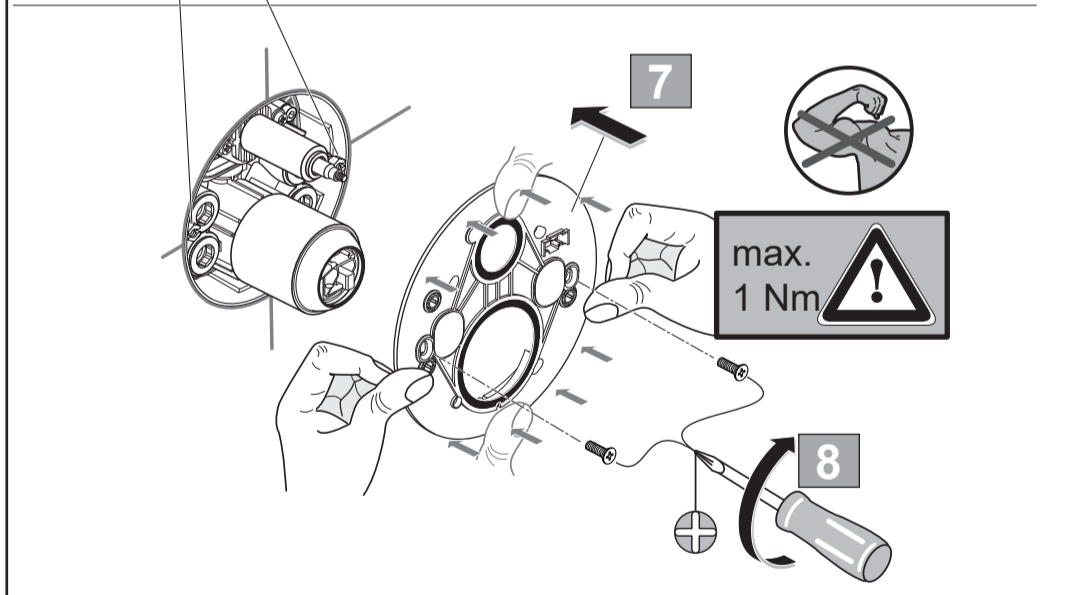

P	bar	0,5	MAX. 10		5		Q (3 bar)
	T	°C		MAX. 80		65		l/min
						40		23