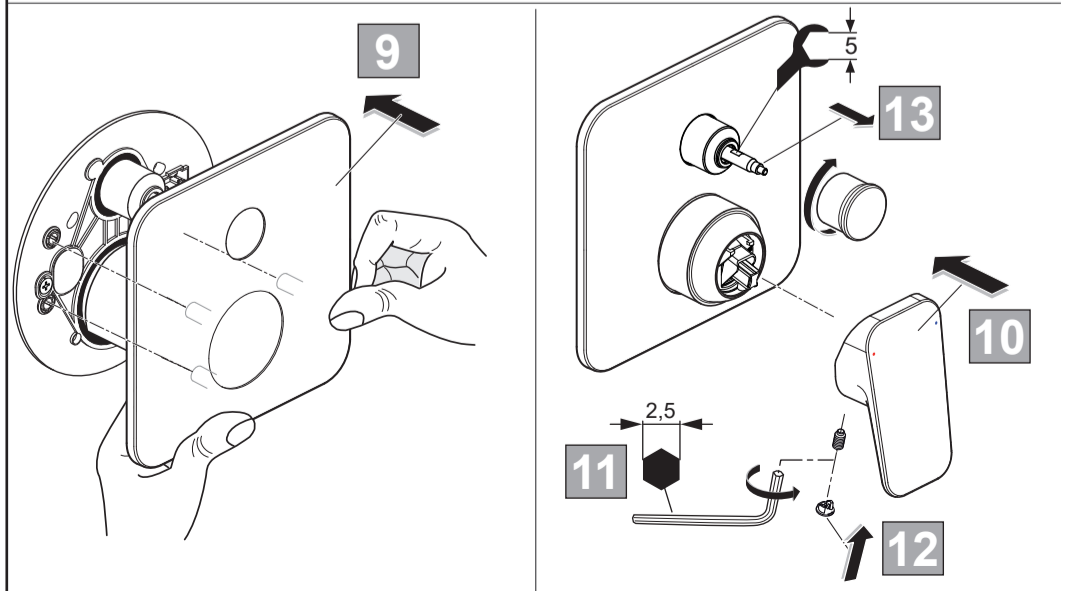

P	bar	0,5	MAX. 10		5		Q (3 bar)
	T	°C		MAX. 80		65		l/min
						40		23