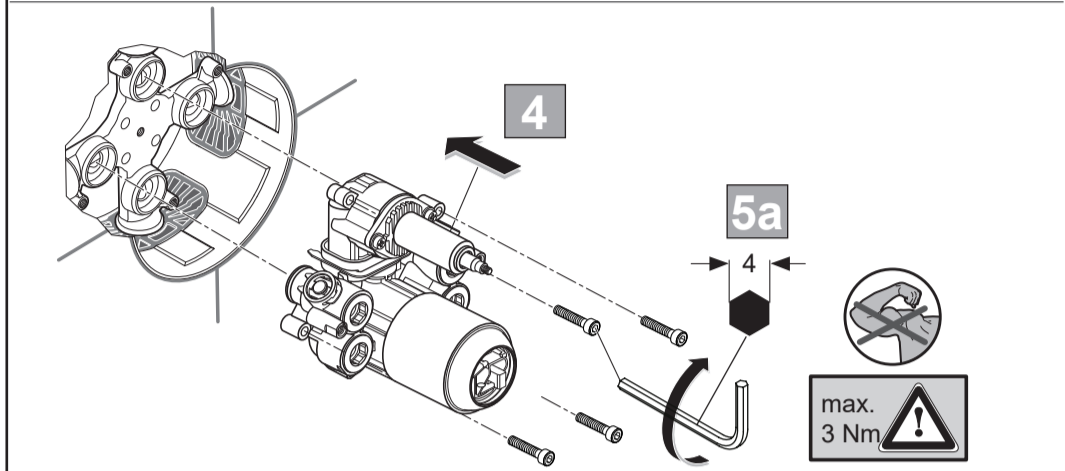

 Ideal Standard

CERAPLAN
 BD 263 ...

0321 / A 868 980
 Made in Germany

Ideal Standard International NV
 Corporate Village - Gent Building
 Da Vincilaan 2
 1935 Zaventem
 Belgium

www.idealstandardinternational.com