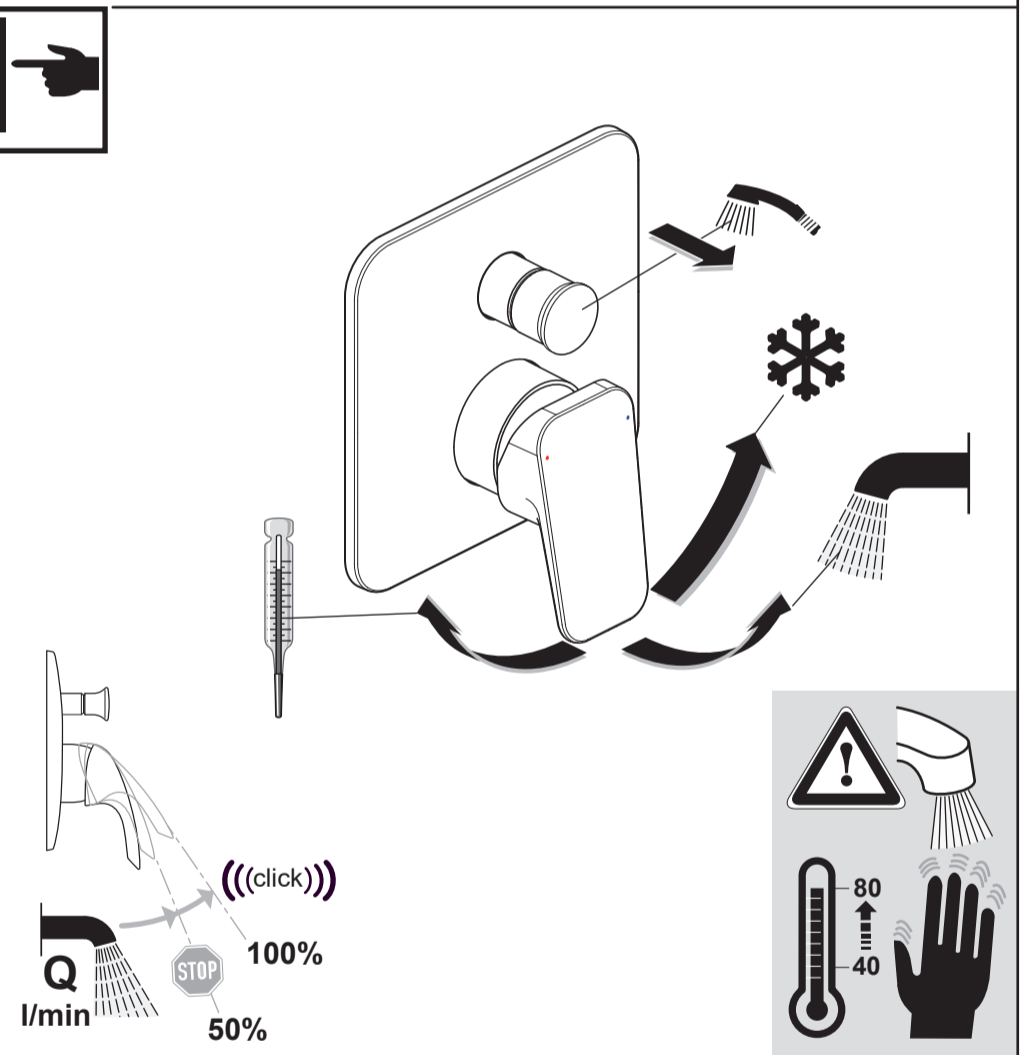

P	bar	0,5	MAX. 10		5		Q (3 bar)
	T	°C		MAX. 80		65		l/min
						40		23