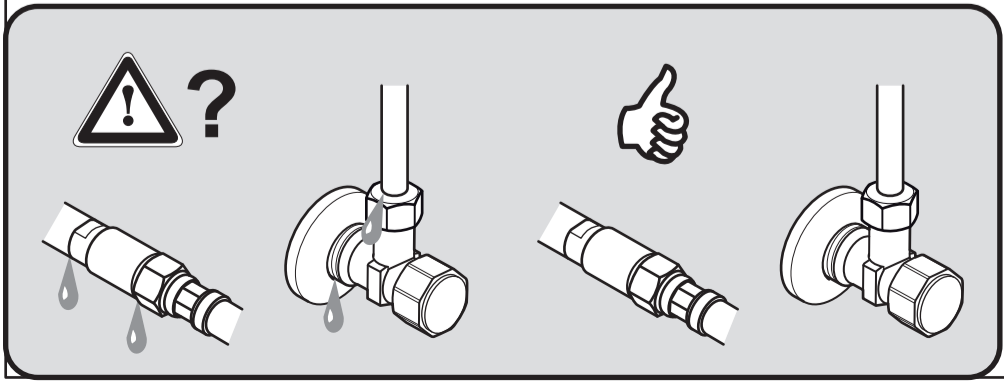

Ideal Standard

Joy

BC 783 ..

1219 / A 868 631

Ideal Standard International NV  
 Corporate Village - Gent Building  
 Da Vincilaan 2  
 1935 Zaventem  
 Belgium

www.idealstandardinternational.com

	<b>P</b> bar				<b>Q</b> (3 bar)
	<b>T</b> °C				<b>l/min</b> 5