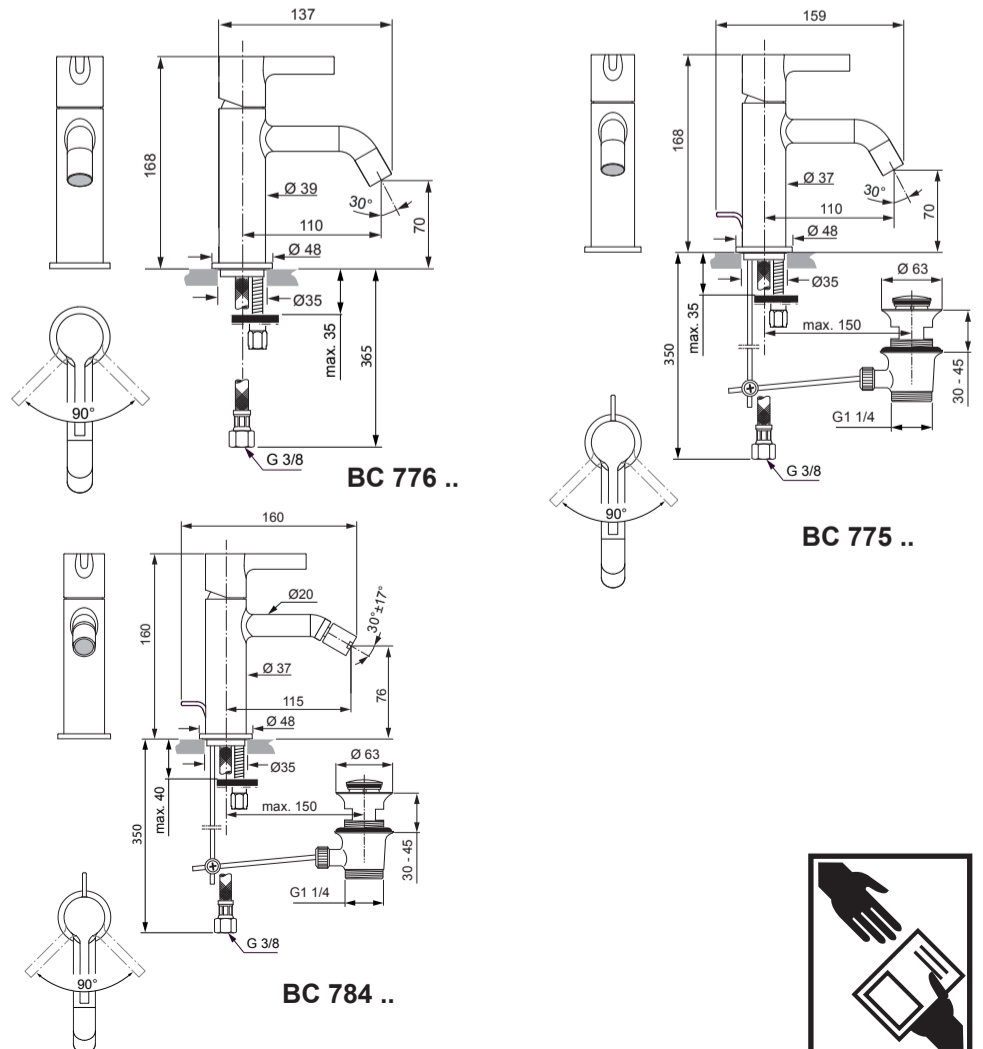

Ideal Standard International NV
Corporate Village - Gent Building
Da Vincilaan 2
1935 Zaventem
Belgium

www.idealstandardinternational.com