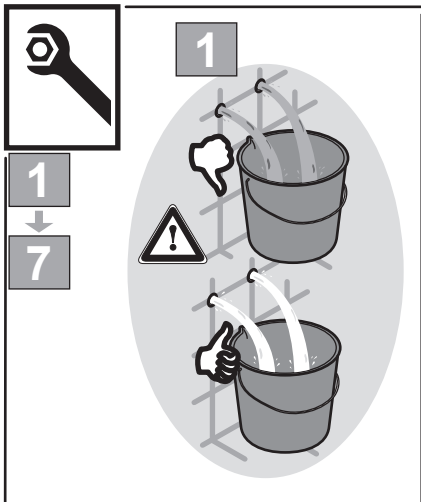

P	bar	MIN. 0,5		MAX. 5	Q (3 bar)
	T	°C	MIN. 10		MAX. 80	l/min
						??