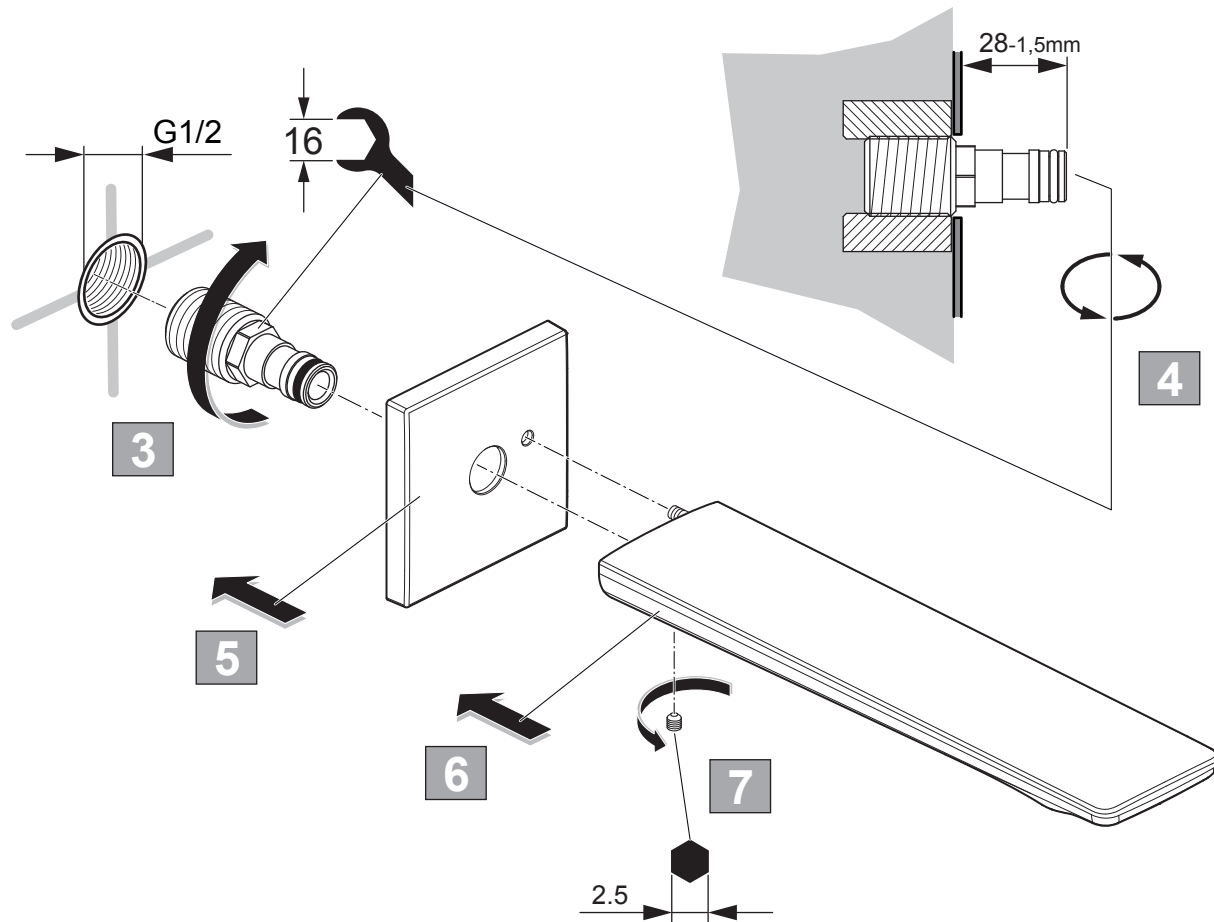

P	bar	MIN. 0,5		MAX. 5	Q (3 bar)
	T	°C	MIN. 10		MAX. 80	l/min
						??