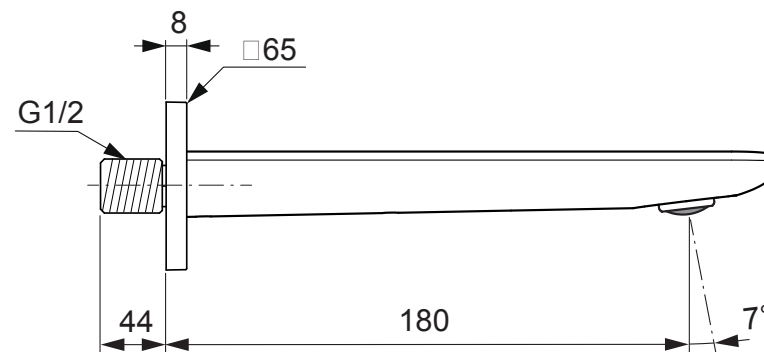

Ideal Standard International NV
Corporate Village - Gent Building
Da Vincilaan 2
1935 Zaventem
Belgium

www.idealstandardinternational.com