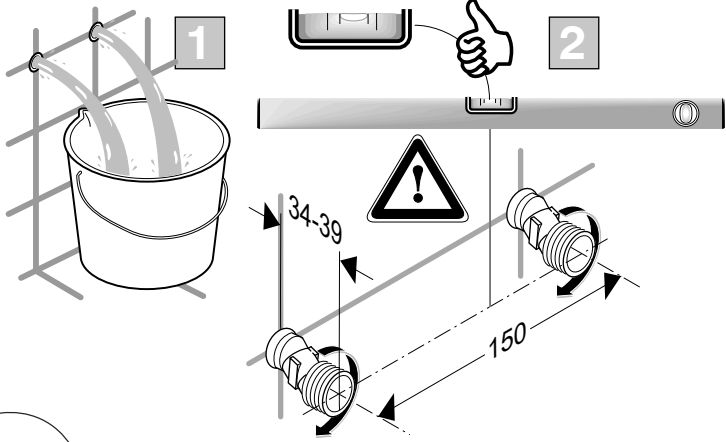

Ideal Standard

CERAFINE MODEL O

05.2022 / B565109

Ideal Standard International NV
Corporate Village – Gent Building
Da Vincilaan 2
1935 Zaventem
Belgium
<http://www.idealstandardinternational.com>

	P bar	0,5	MAX. 10	1	5		Q (3 bar)
	T C°		MAX. 80		65		l/min
					40		20
							8
							9,5