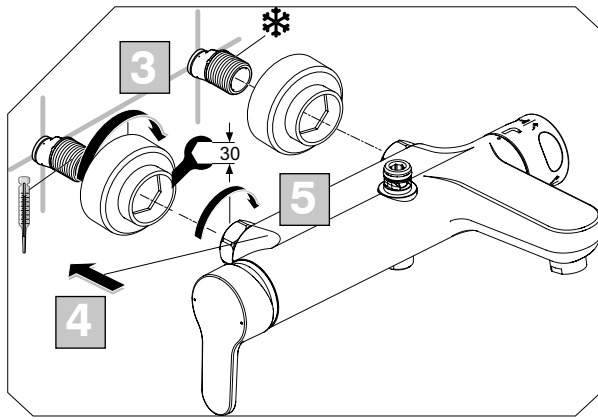

Ideal Standard

CERAFINE MODEL O

05.2022 / B565109

Ideal Standard International NV
Corporate Village – Gent Building
Da Vincilaan 2
1935 Zaventem
Belgium
<http://www.idealstandardinternational.com>

	P bar	0,5	MAX. 10	1	5		Q (3 bar)
	T C°		MAX. 80		65		l/min
					40		20
							8
							9,5