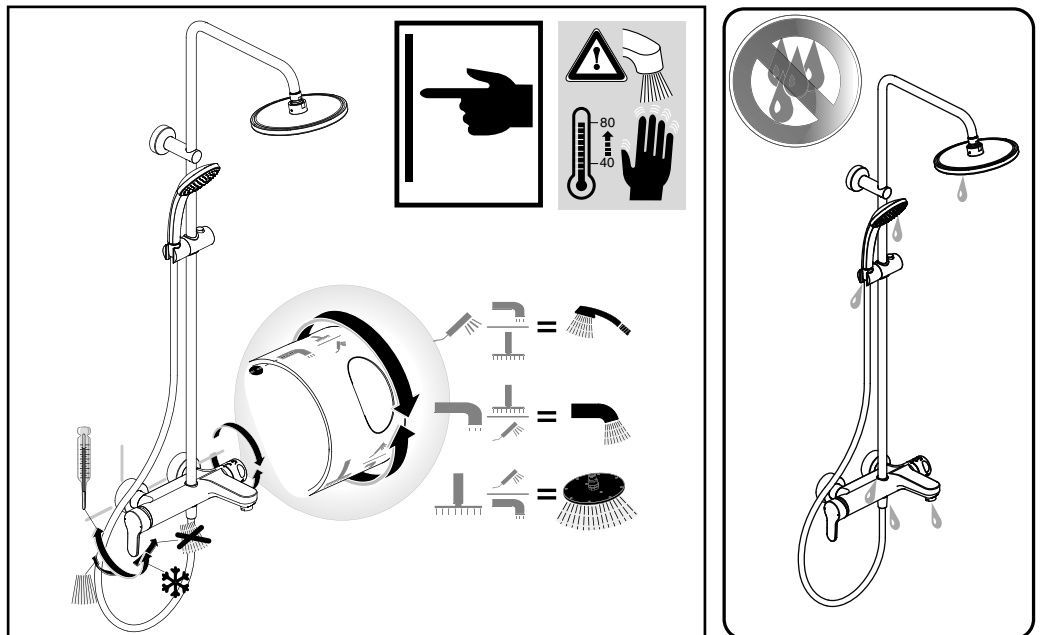

Ideal Standard

CERAFINE MODEL O

05.2022 / B565109

Ideal Standard International NV
Corporate Village – Gent Building
Da Vincilaan 2
1935 Zaventem
Belgium
<http://www.idealstandardinternational.com>

	P bar	0,5	MAX. 10	1	5		Q (3 bar)
	T C°		MAX. 80		65		l/min
					40		20
							8
							9,5