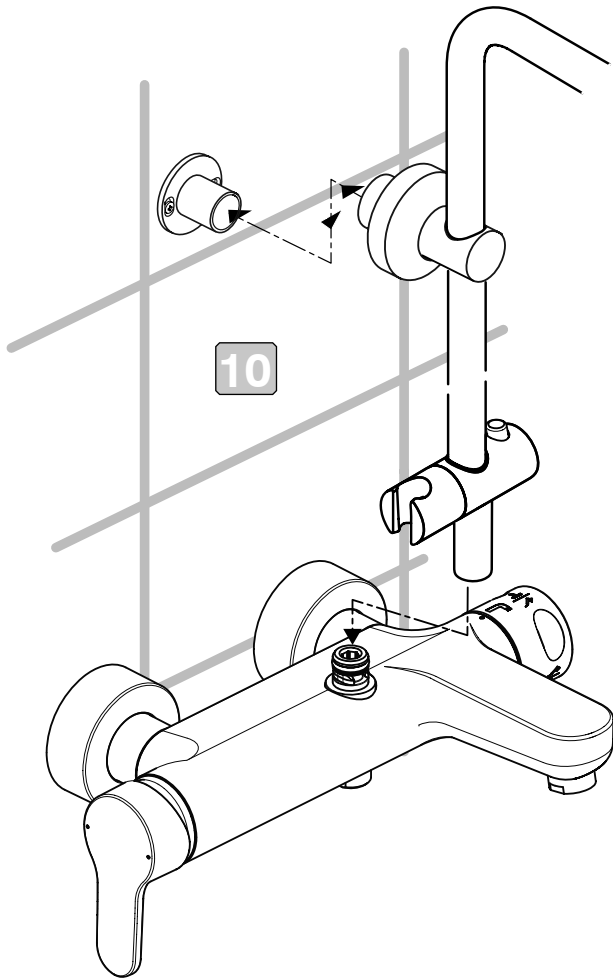

Ideal Standard

CERAFINE MODEL O

05.2022 / B565109

Ideal Standard International NV
Corporate Village – Gent Building
Da Vincilaan 2
1935 Zaventem
Belgium
<http://www.idealstandardinternational.com>

	P bar	0,5	MAX. 10	1	5		Q (3 bar)
	T C°		MAX. 80		65		l/min
					40		20
							8
							9,5