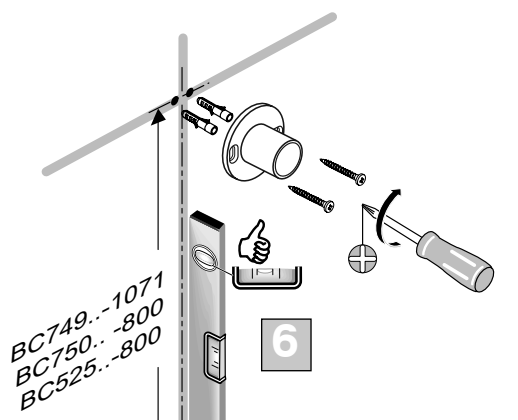

Ideal Standard

CERAFINE MODEL O

05.2022 / B565109

Ideal Standard International NV
Corporate Village – Gent Building
Da Vincilaan 2
1935 Zaventem
Belgium
<http://www.idealstandardinternational.com>

	P bar	0,5	MAX. 10	1	5		Q (3 bar)
	T C°		MAX. 80		65		l/min
					40		20
							8
							9,5