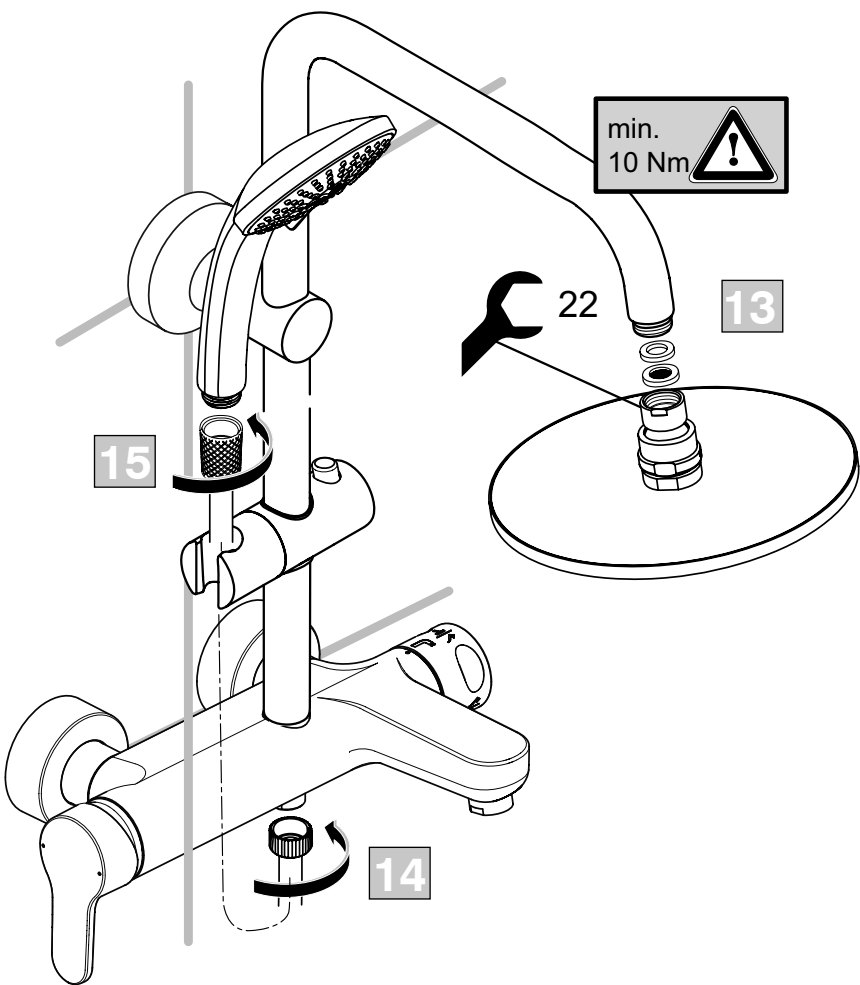

Ideal Standard

CERAFINE MODEL O

05.2022 / B565109

Ideal Standard International NV
Corporate Village – Gent Building
Da Vincilaan 2
1935 Zaventem
Belgium
<http://www.idealstandardinternational.com>

	P bar	0,5	MAX. 10	1	5		Q (3 bar)
	T C°		MAX. 80		65		l/min
					40		20
							8
							9,5