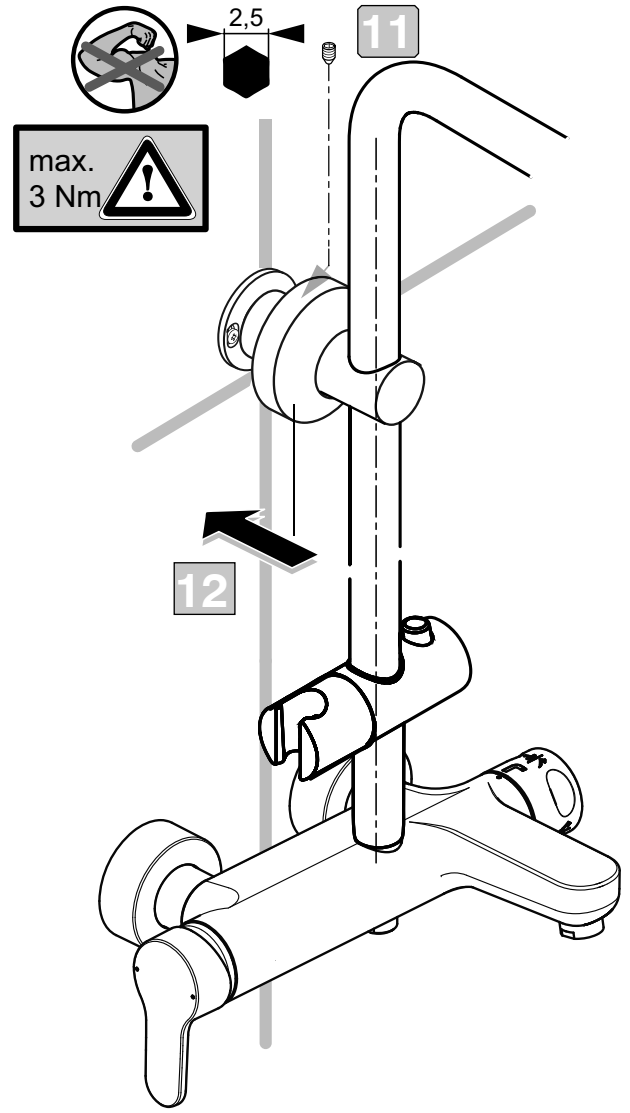

Ideal Standard

CERAFINE MODEL O

05.2022 / B565109

Ideal Standard International NV
Corporate Village – Gent Building
Da Vincilaan 2
1935 Zaventem
Belgium
<http://www.idealstandardinternational.com>

	P bar	0,5	MAX. 10	1	5		Q (3 bar)
	T C°		MAX. 80		65		l/min
					40		20
							8
							9,5