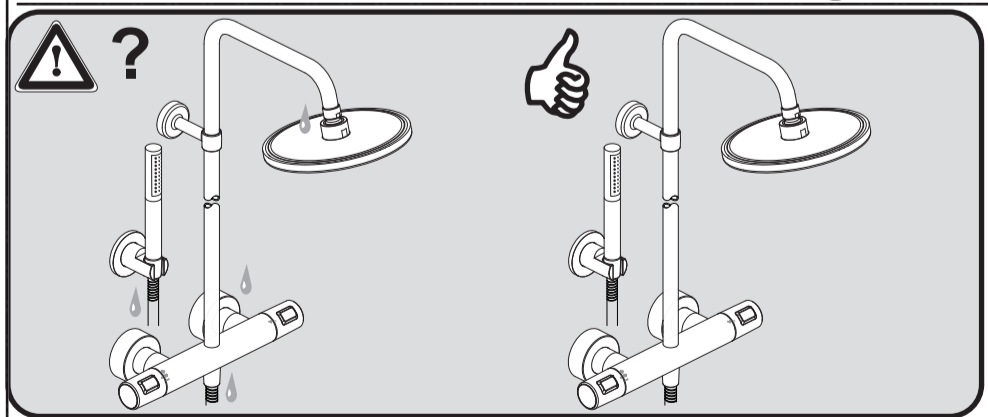

P	bar		MAX. 10		5		Q	(3 bar)
	T	$^{\circ}\text{C}$		MAX. 80		65		l/min	
						55			8 12