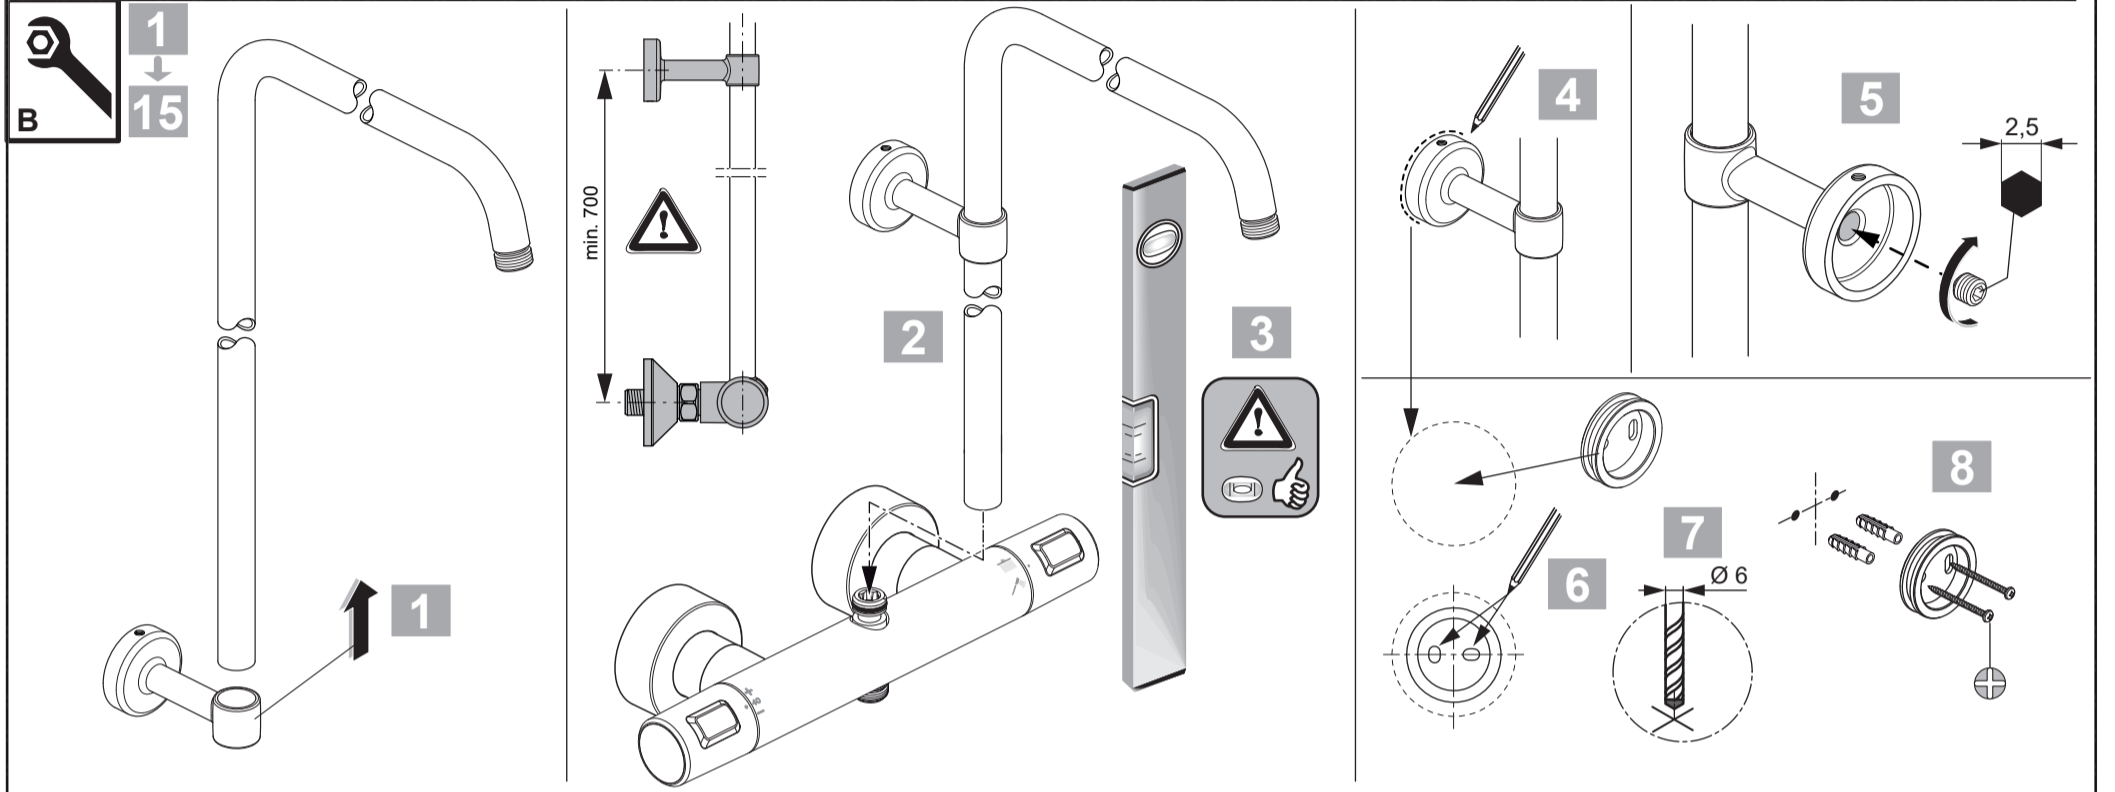

15	A 861 379 XG	150 mm
	A 861 380 XG	300 mm
16	A 861 508 XG	

Ideal Standard

CERATHERM T25 BC 748 XG

0221 / A 868 966
Made in Germany

Ideal Standard International NV
 Corporate Village - Gent Building
 Da Vincilaan 2
 1935 Zaventem
 Belgium

www.idealstandardinternational.com

	P	bar		MAX. 10		5		Q	(3 bar)
	T	$^{\circ}\text{C}$		MAX. 80		65		l/min	
						55			8 12