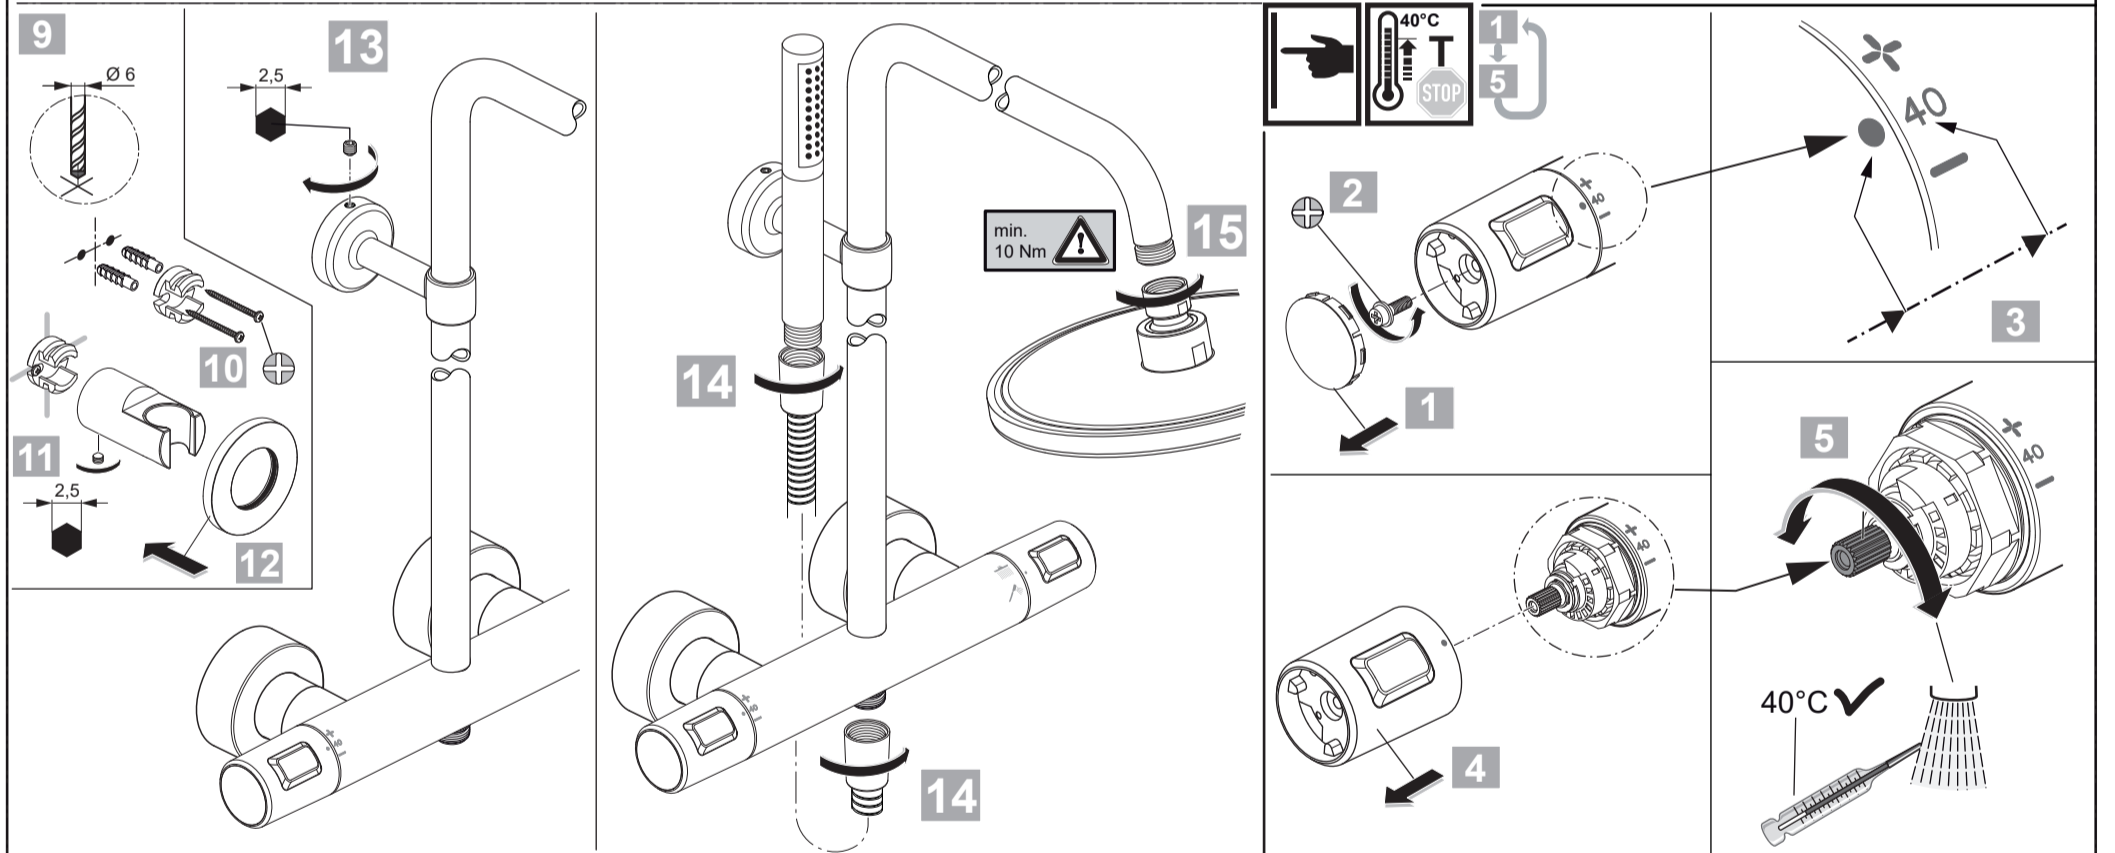

15	A 861 379 XG	150 mm
	A 861 380 XG	300 mm
16	A 861 508 XG	

Ideal Standard

CERATHERM T25 BC 748 XG

0221 / A 868 966
Made in Germany

Ideal Standard International NV
 Corporate Village - Gent Building
 Da Vincilaan 2
 1935 Zaventem
 Belgium

www.idealstandardinternational.com

	P	bar		MAX. 10		5		Q	(3 bar)
	T	$^{\circ}\text{C}$		MAX. 80		65		l/min	
						55			8 12