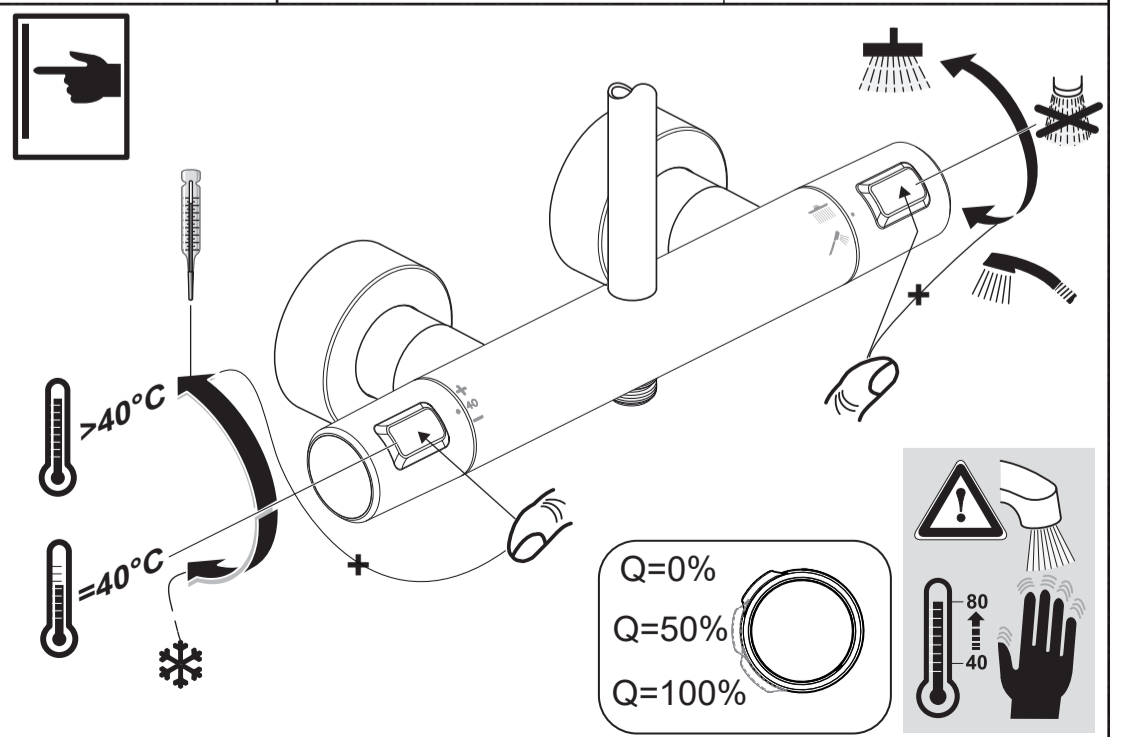

15	A 861 379 XG	150 mm
	A 861 380 XG	300 mm
16	A 861 508 XG	

Ideal Standard

CERATHERM T25 BC 748 XG

0221 / A 868 966
Made in Germany

Ideal Standard International NV
 Corporate Village - Gent Building
 Da Vincilaan 2
 1935 Zaventem
 Belgium

www.idealstandardinternational.com

	P	bar		MAX. 10		5		Q	(3 bar)
	T	$^{\circ}\text{C}$		MAX. 80		65		l/min	
						55			8 12