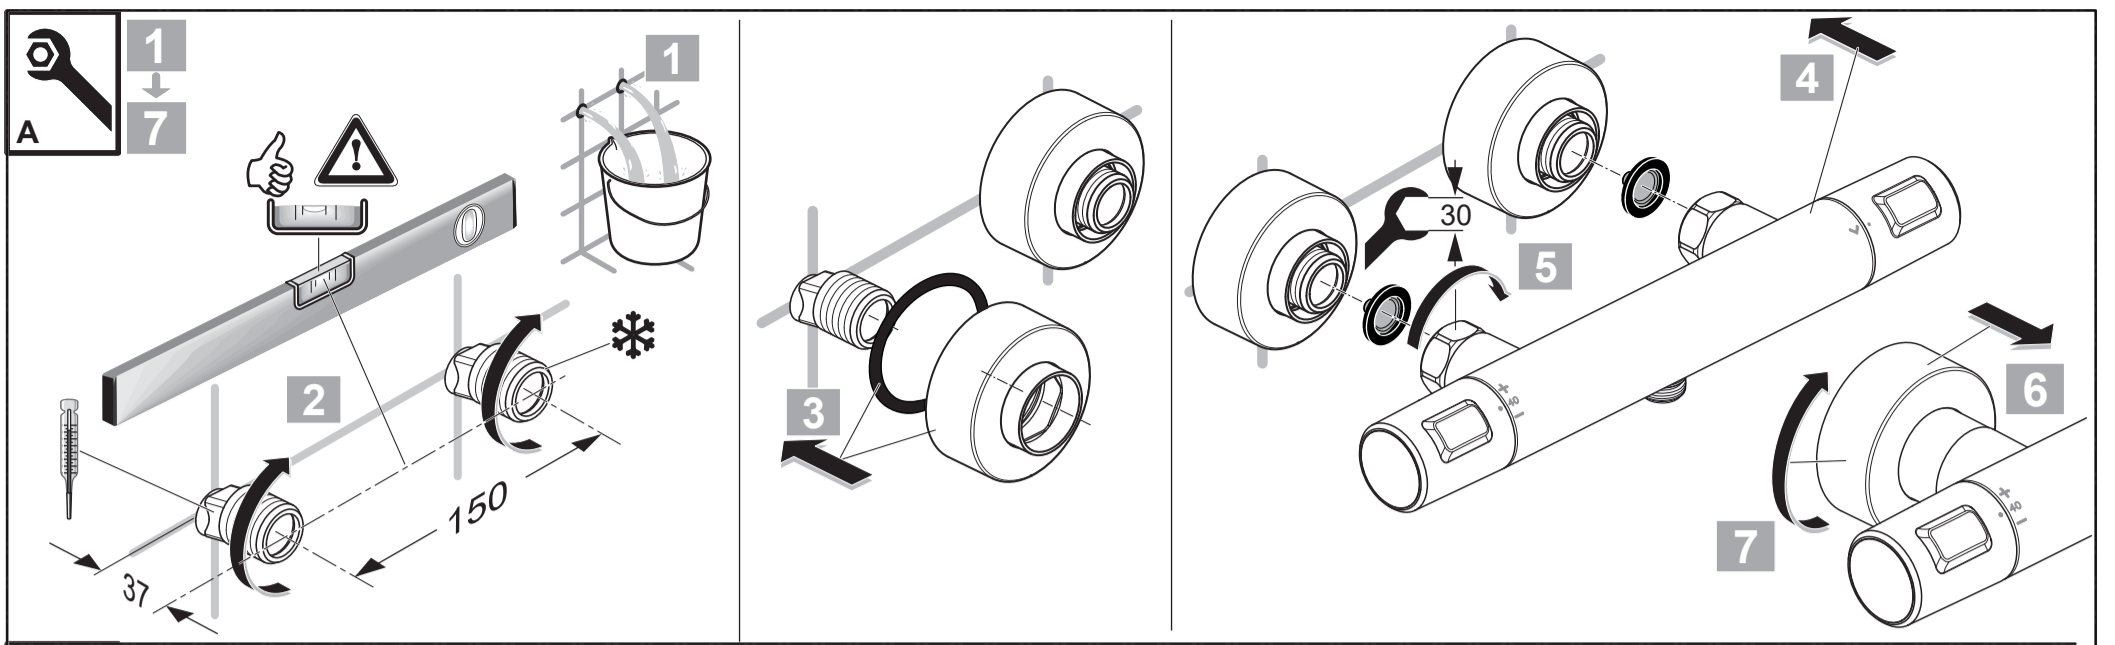

15	A 861 379 XG	150 mm
	A 861 380 XG	300 mm
16	A 861 508 XG	

Ideal Standard

CERATHERM T25 BC 748 XG

0221 / A 868 966
Made in Germany

Ideal Standard International NV
 Corporate Village - Gent Building
 Da Vincilaan 2
 1935 Zaventem
 Belgium

www.idealstandardinternational.com

	P	bar		MAX. 10		5		Q	(3 bar)
	T	$^{\circ}\text{C}$		MAX. 80		65		l/min	
						55			8 12