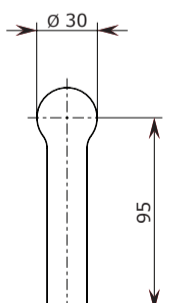

Ideal Standard International BVBA
Chaussée de Wavre, 1789 - box 15
1160 Bruxelles
Belgium

www.idealstandardinternational.com