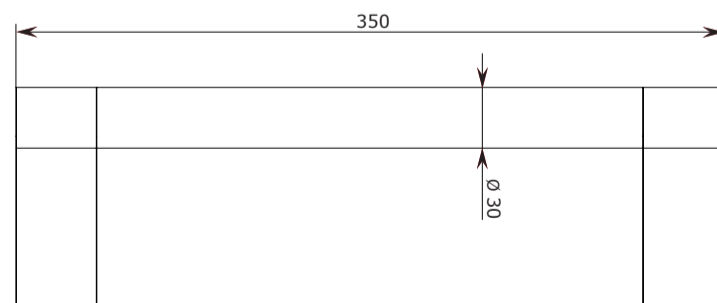

Ideal Standard International BVBA
Chaussée de Wavre, 1789 - box 15
1160 Bruxelles
Belgium

www.idealstandardinternational.com