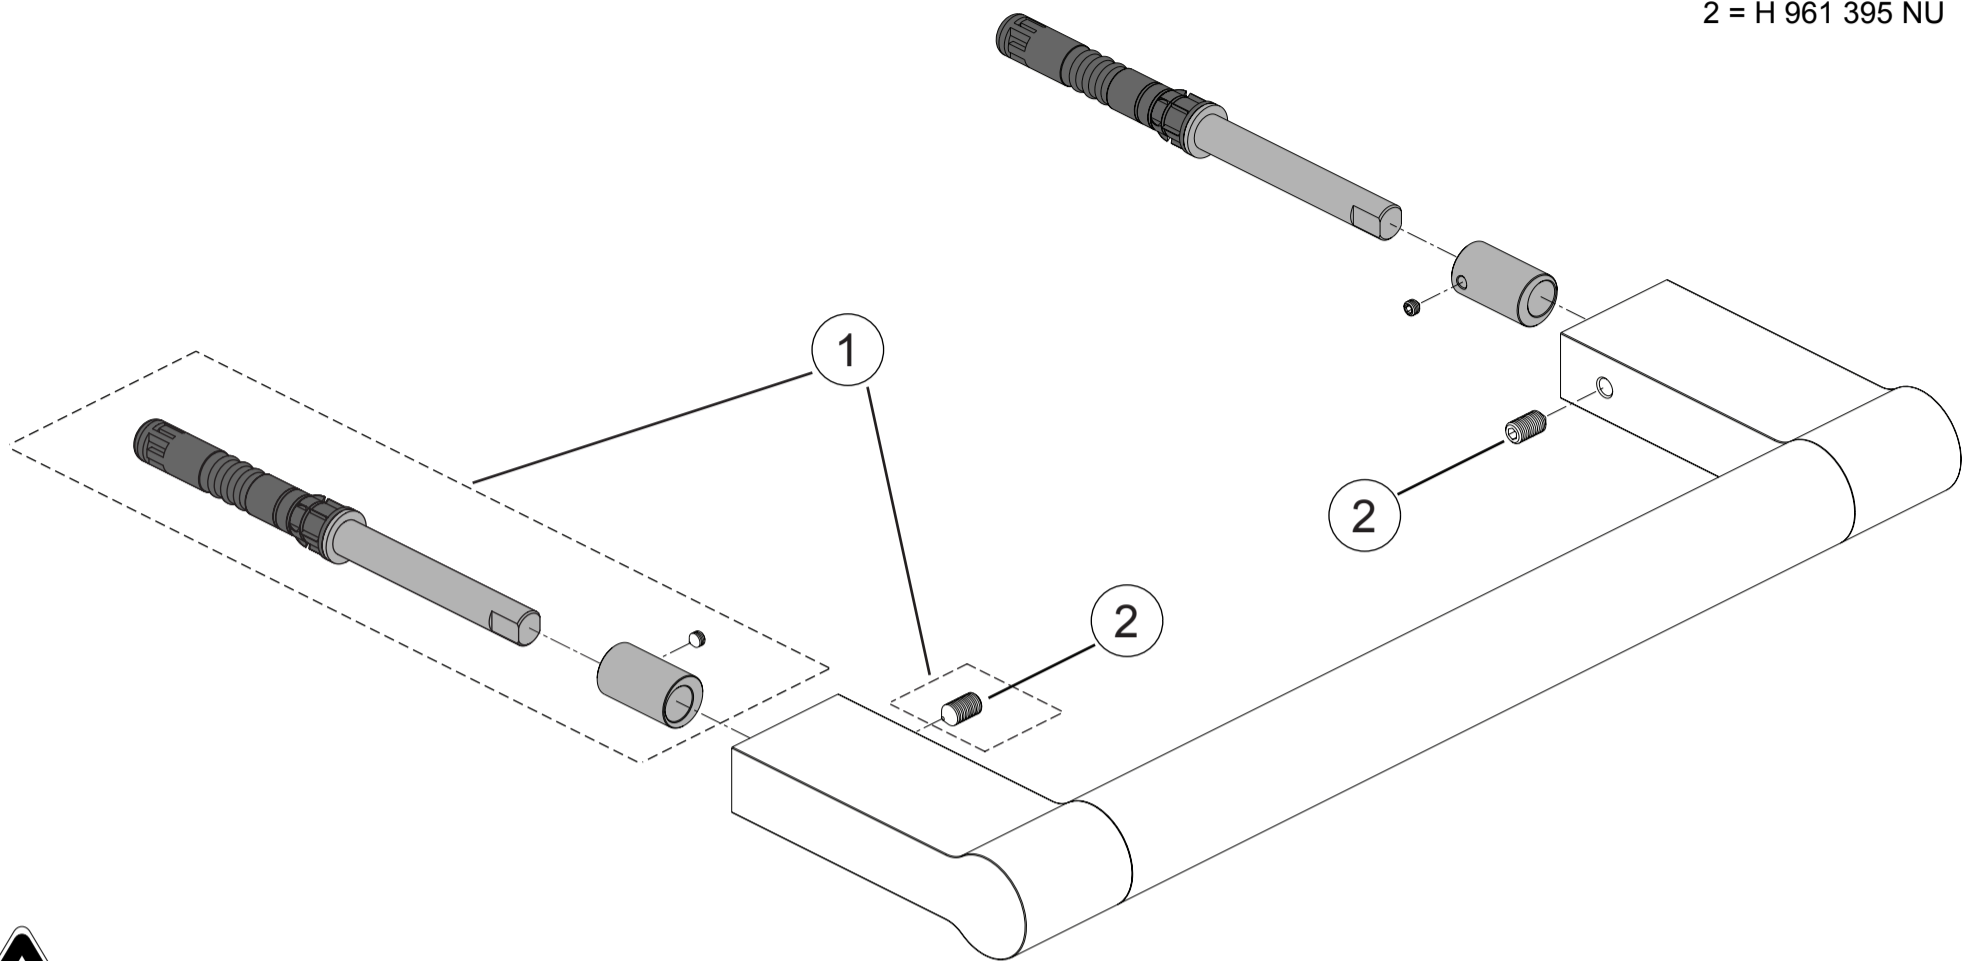

XX = AA

Position

1 = H 961 976 NU
 2 = H 961 395 NU

CAUTION:

Mounting kit for fixing to the wall provided with this product for applications on solid structures (example: brick or concrete walls).

For brittle walls like plasterboard, must be mounted a solid structure behind, such as those sold by the company MEPA™.

See on www.mepa.de

CONNECT
A 9159 ..

1011 / H 965 790
 (+ A 865 612)
 Made by JADO in E.U.

Ideal Standard International BVBA
 Chaussée de Wavre, 1789 - box 15
 1160 Bruxelles
 Belgium

www.idealstandardinternational.com