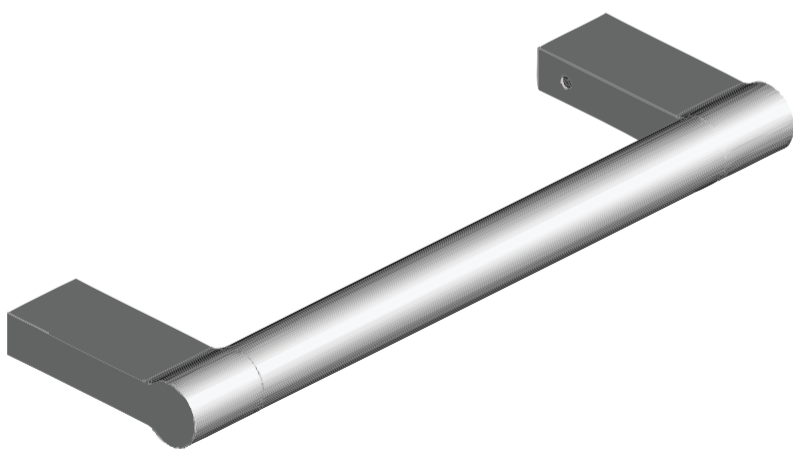

Ideal Standard International BVBA
Chaussée de Wavre, 1789 - box 15
1160 Bruxelles
Belgium

www.idealstandardinternational.com