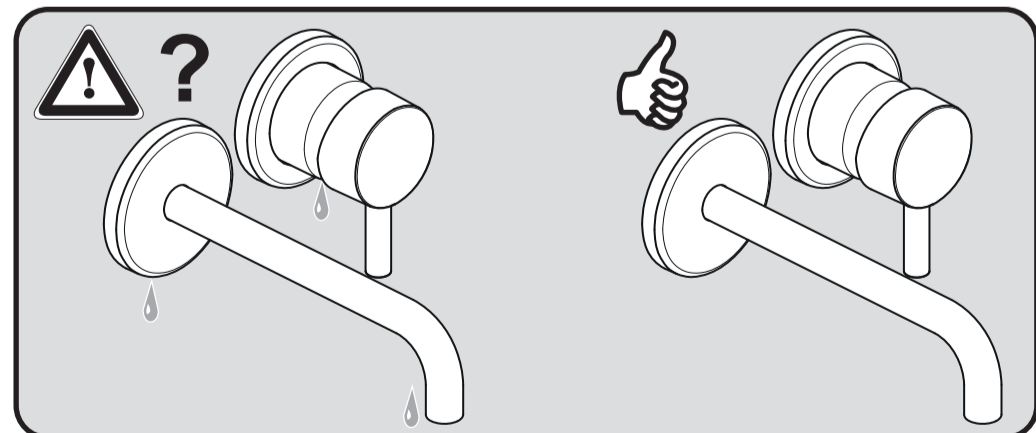

MARA
A 9042 ..

0715 / A 866 677
 (+ A 865 612)
 Made in Germany

Ideal Standard International BVBA
 Corporate Village - Gent Building
 Da Vincilaan 2
 1935 Zaventem
 Belgium

www.idealstandardinternational.com