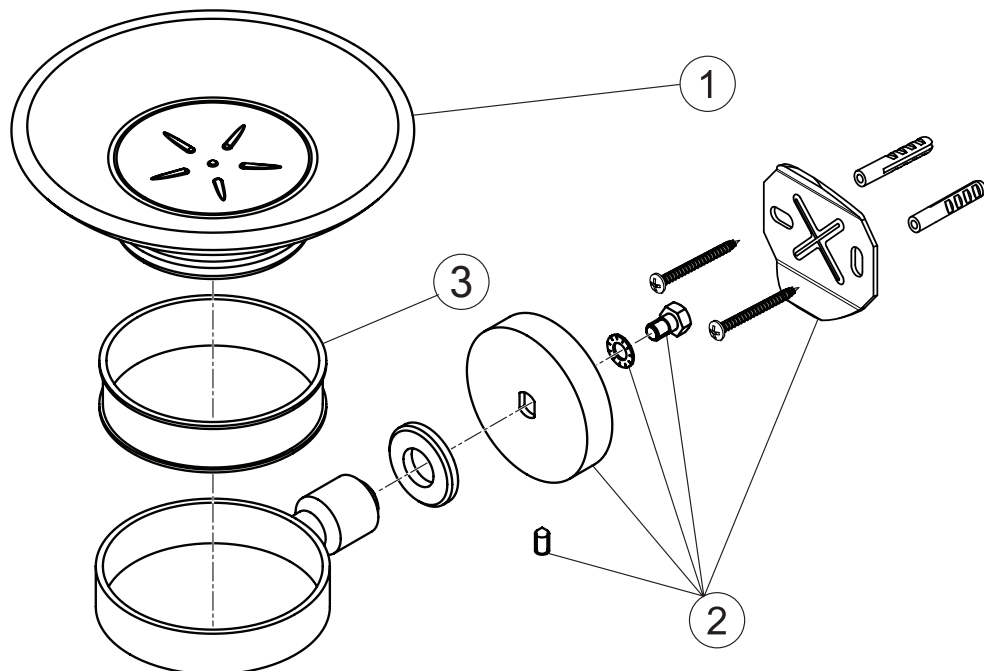

**Position**

- 1 = EW167XG
- 2 = A 963 259 XG
- 3 = EW160NU

Ideal Standard

IOM

A7929XG

1115 / MTAc A9122

Ideal Standard International NV  
Corporate Village - Gent Building  
Da Vincilaan 2  
1935 Zaventem  
Belgium  
[www.idealstandardinternational.com](http://www.idealstandardinternational.com)