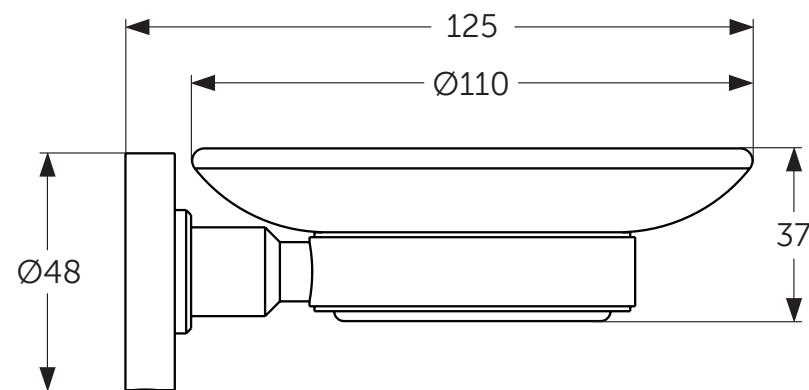

**Position**

- 1 = EW167XG
- 2 = A 963 259 XG
- 3 = EW160NU

Ideal Standard

IOM

A7929XG

1115 / MTAc A9122

Ideal Standard International NV  
Corporate Village - Gent Building  
Da Vincilaan 2  
1935 Zaventem  
Belgium  
[www.idealstandardinternational.com](http://www.idealstandardinternational.com)