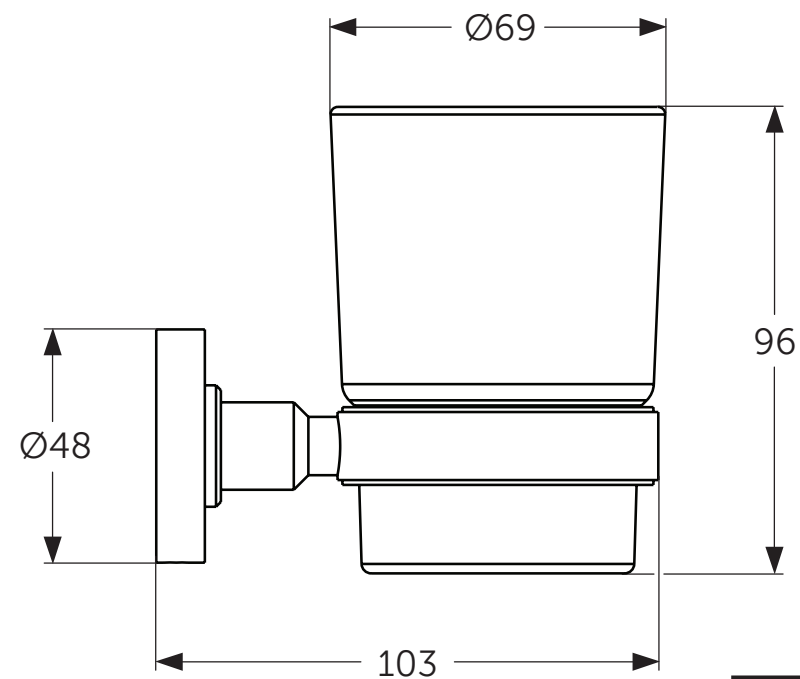

Position
1 = EW166XG
2 = A 963 259 XG
3 = EW160NU

Ideal Standard

IOM

A7928XG

1115 / MTAc A9121

Ideal Standard International NV
Corporate Village - Gent Building
Da Vincilaan 2
1935 Zaventem
Belgium
www.idealstandardinternational.com