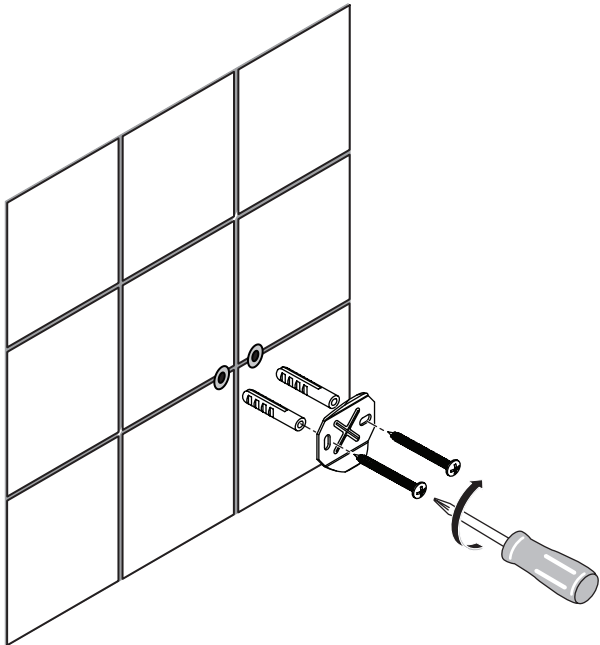

Position
1 = EW166XG
2 = A 963 259 XG
3 = EW160NU

Ideal Standard

IOM

A7928XG

1115 / MTAc A9121

Ideal Standard International NV
Corporate Village - Gent Building
Da Vincilaan 2
1935 Zaventem
Belgium
www.idealstandardinternational.com