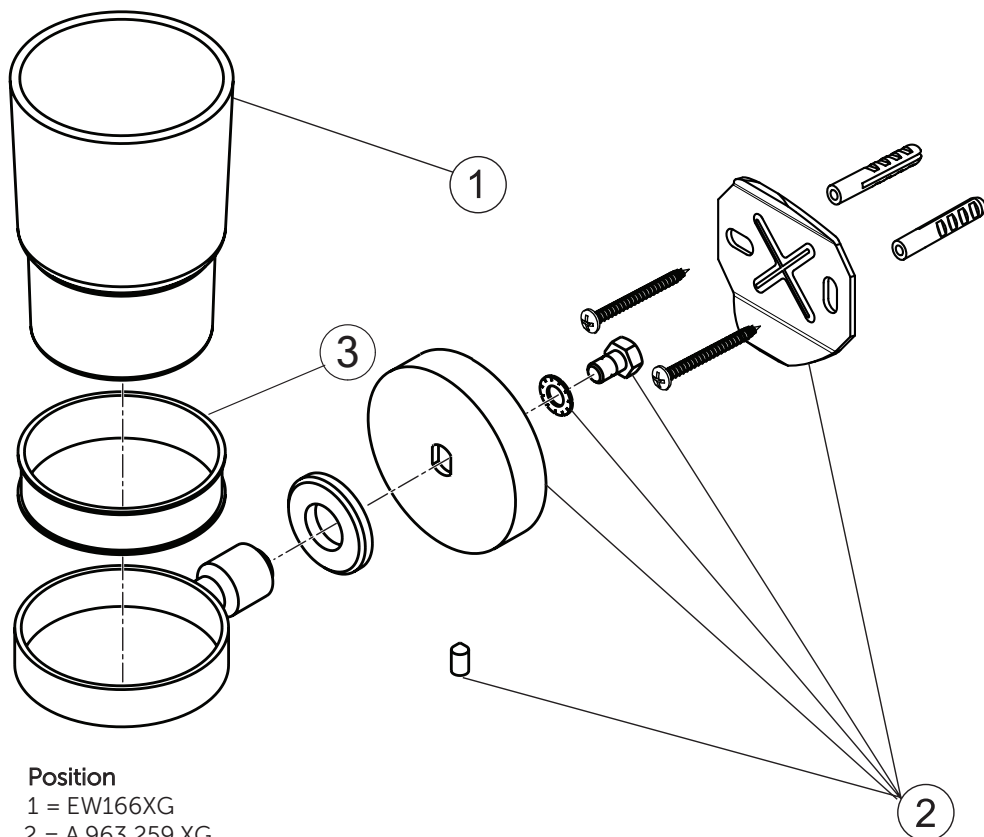

Position
1 = EW166XG
2 = A 963 259 XG
3 = EW160NU

Ideal Standard

IOM

A7928XG

1115 / MTAc A9121

Ideal Standard International NV
Corporate Village - Gent Building
Da Vincilaan 2
1935 Zaventem
Belgium
www.idealstandardinternational.com