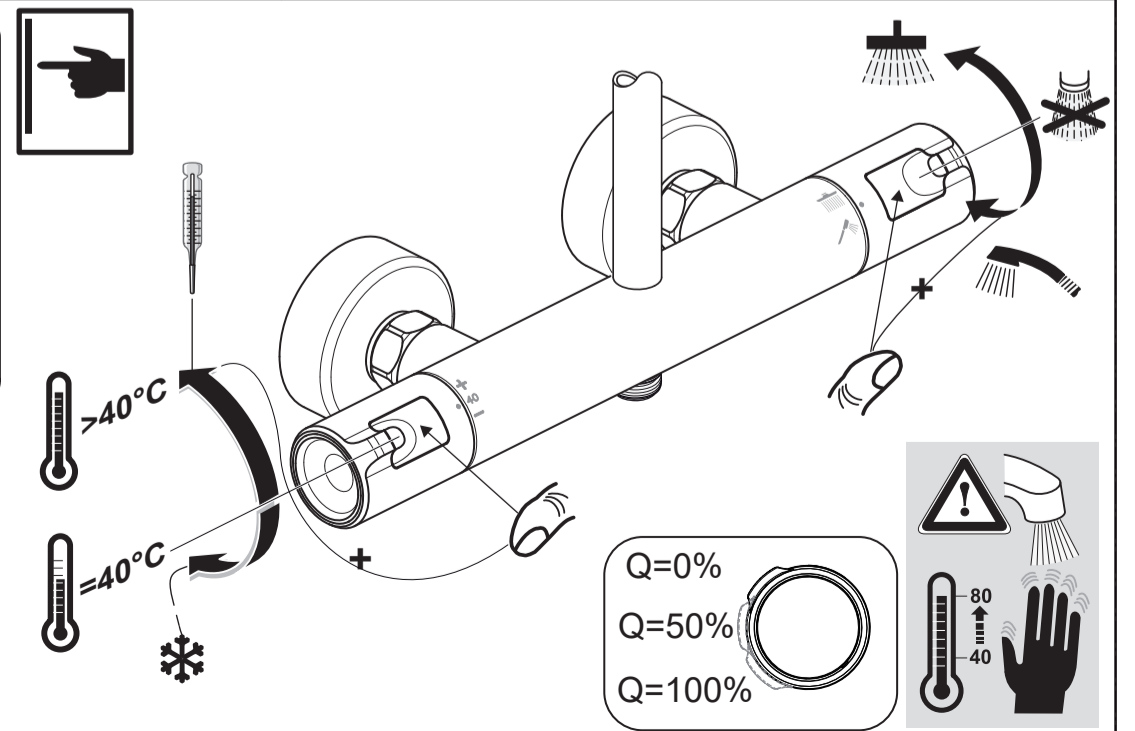

Ideal Standard

CERATHERM T50
A 7704 ..

0322 / A 868 873
 Made in Germany

Ideal Standard International NV
 Corporate Village - Gent Building
 Da Vincilaan 2
 1935 Zaventem
 Belgium

www.idealstandardinternational.com