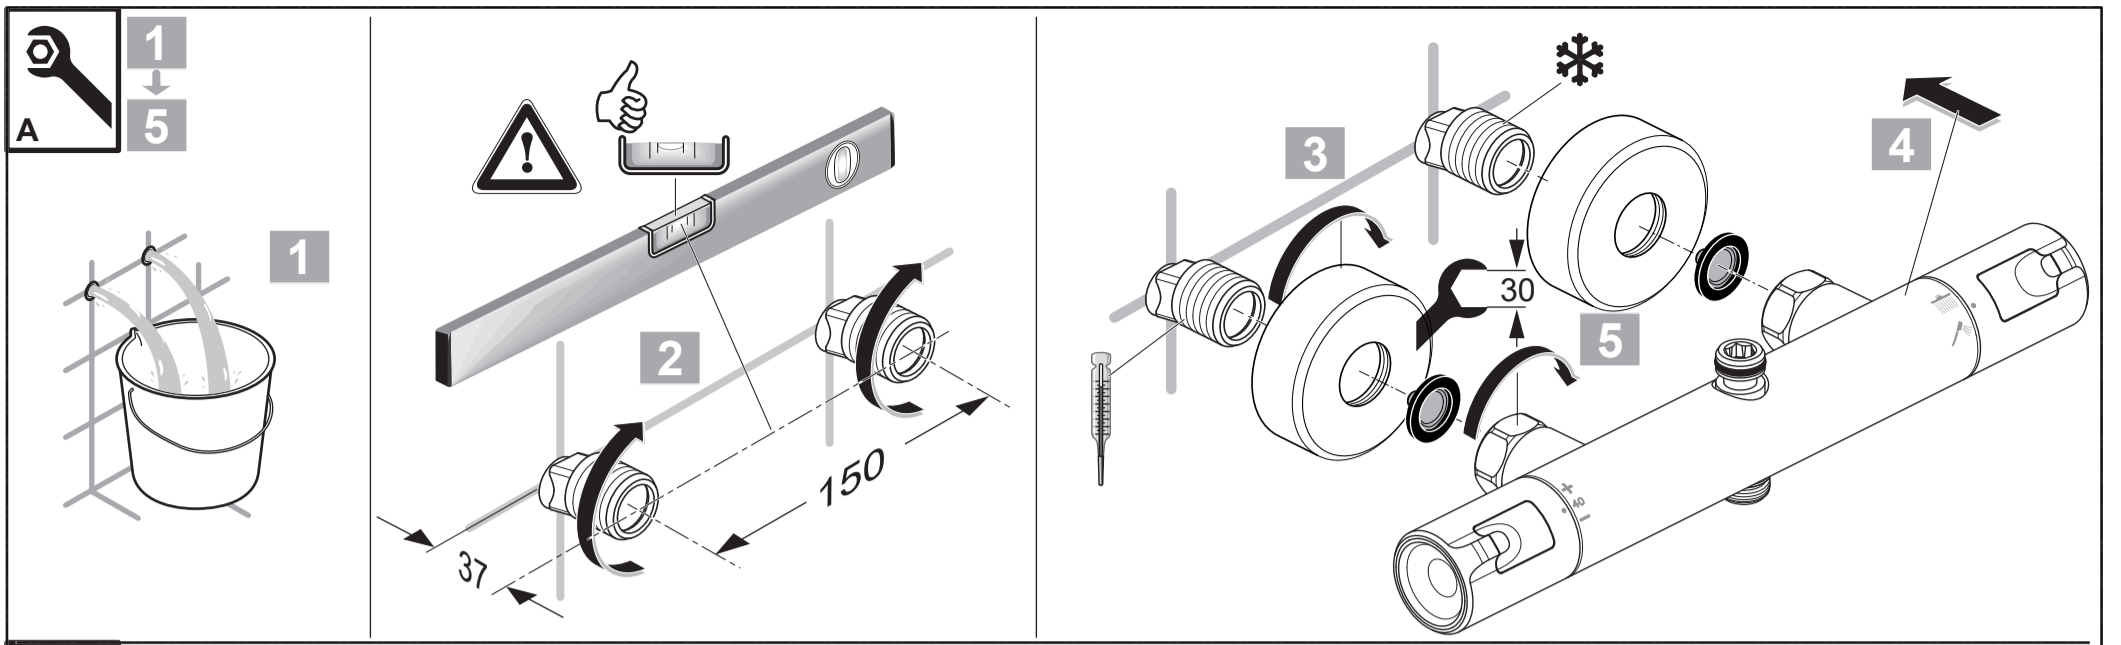

Ideal Standard

CERATHERM T50
A 7704 ..

0322 / A 868 873
 Made in Germany

Ideal Standard International NV
 Corporate Village - Gent Building
 Da Vincilaan 2
 1935 Zaventem
 Belgium

www.idealstandardinternational.com