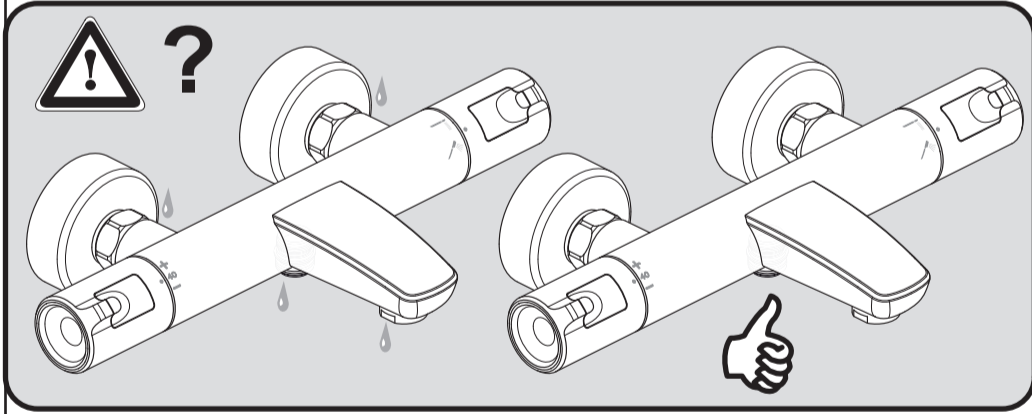

CERATHERM T50
A 7696 ..

0121 / A 868 909
 Made in Germany

Ideal Standard International NV
 Corporate Village - Gent Building
 Da Vincilaan 2
 1935 Zaventem
 Belgium

www.idealstandardinternational.com

P	bar	MAX. 10 0,5	5 1		Q (3 bar) l/min
		T	°C		