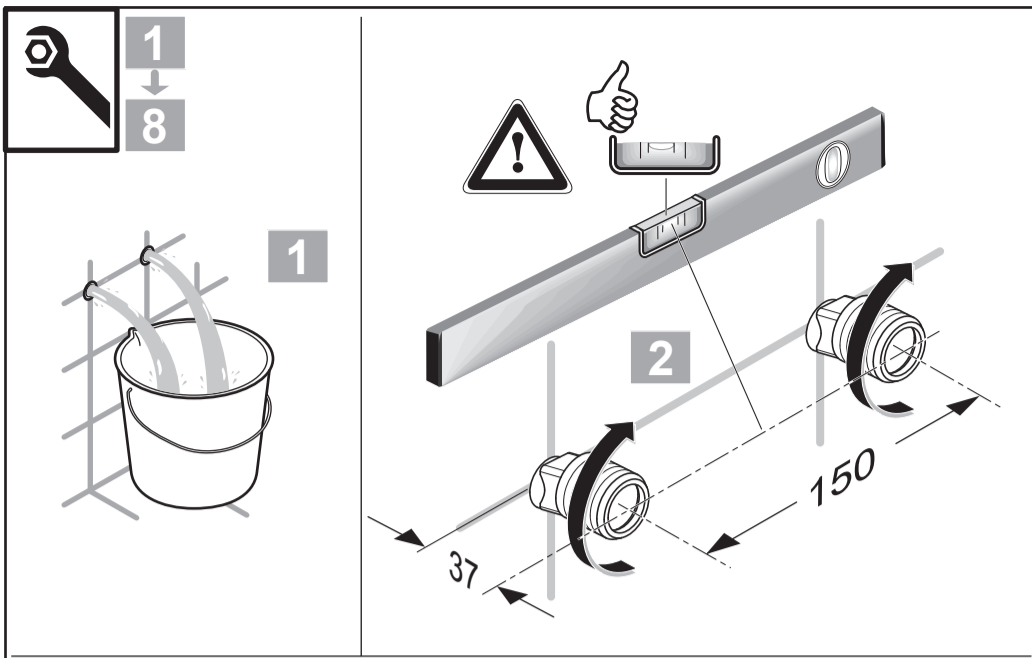

CERATHERM T50
A 7696 ..

0121 / A 868 909
 Made in Germany

Ideal Standard International NV
 Corporate Village - Gent Building
 Da Vincilaan 2
 1935 Zaventem
 Belgium

www.idealstandardinternational.com

P	bar	MAX. 10 0,5	5 1		Q (3 bar) l/min
		T	°C		