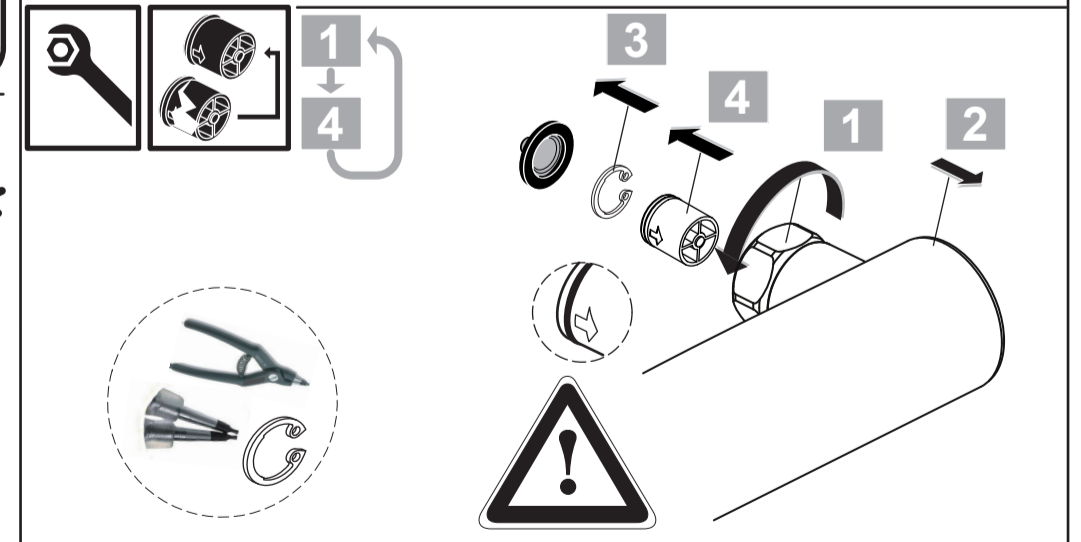

CERATHERM T50
A 7696 ..

0121 / A 868 909
 Made in Germany

Ideal Standard International NV
 Corporate Village - Gent Building
 Da Vincilaan 2
 1935 Zaventem
 Belgium

www.idealstandardinternational.com

P	bar	MAX. 10 0,5	5 1		Q (3 bar) l/min
		T	°C		