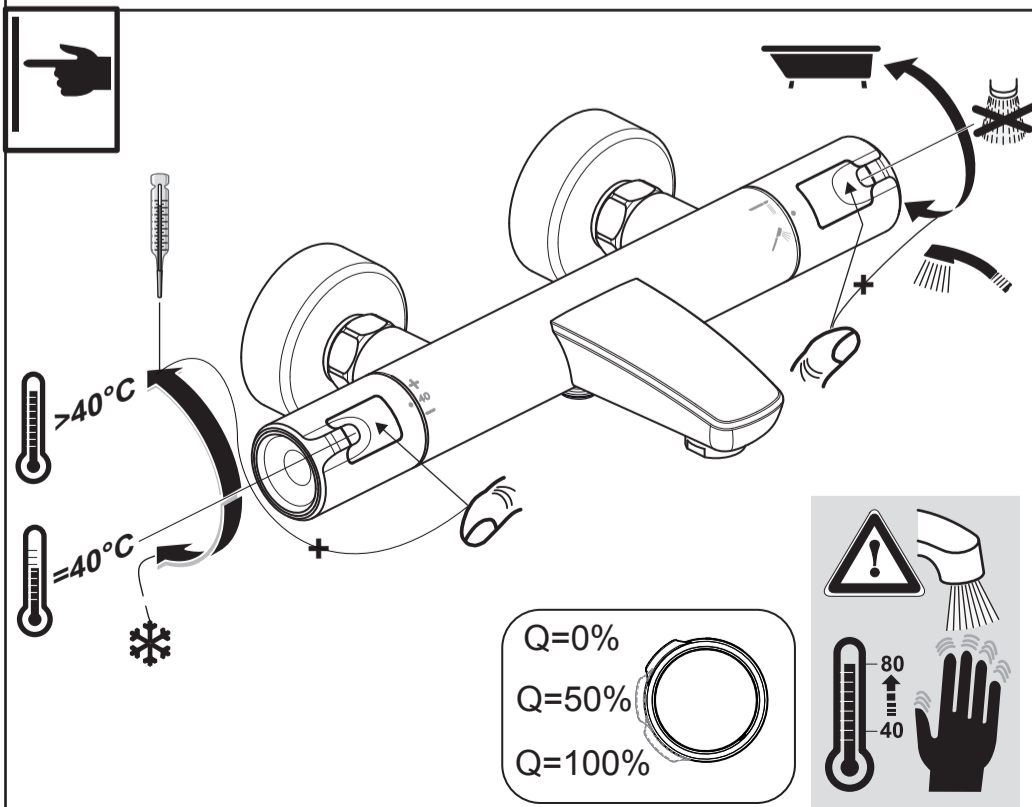

CERATHERM T50
A 7696 ..

0121 / A 868 909
 Made in Germany

Ideal Standard International NV
 Corporate Village - Gent Building
 Da Vincilaan 2
 1935 Zaventem
 Belgium

www.idealstandardinternational.com

P	bar	MAX. 10 0,5	5 1		Q (3 bar) l/min
		T	°C		