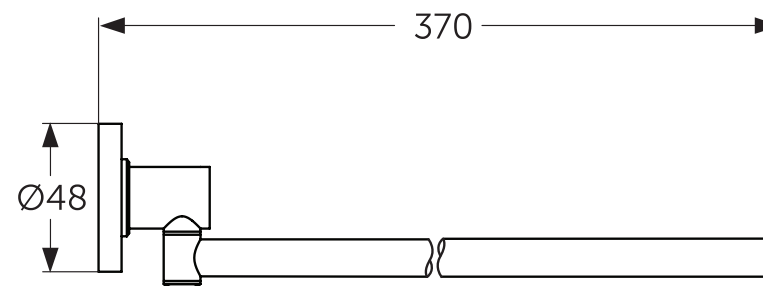

Ideal Standard

IOM

A 7651 **

1115 / MTAc A7651

Position

1 = A 963 259 **

Ideal Standard International NV
Corporate Village - Gent Building
Da Vincilaan 2
1935 Zaventem
Belgium
www.idealstandardinternational.com