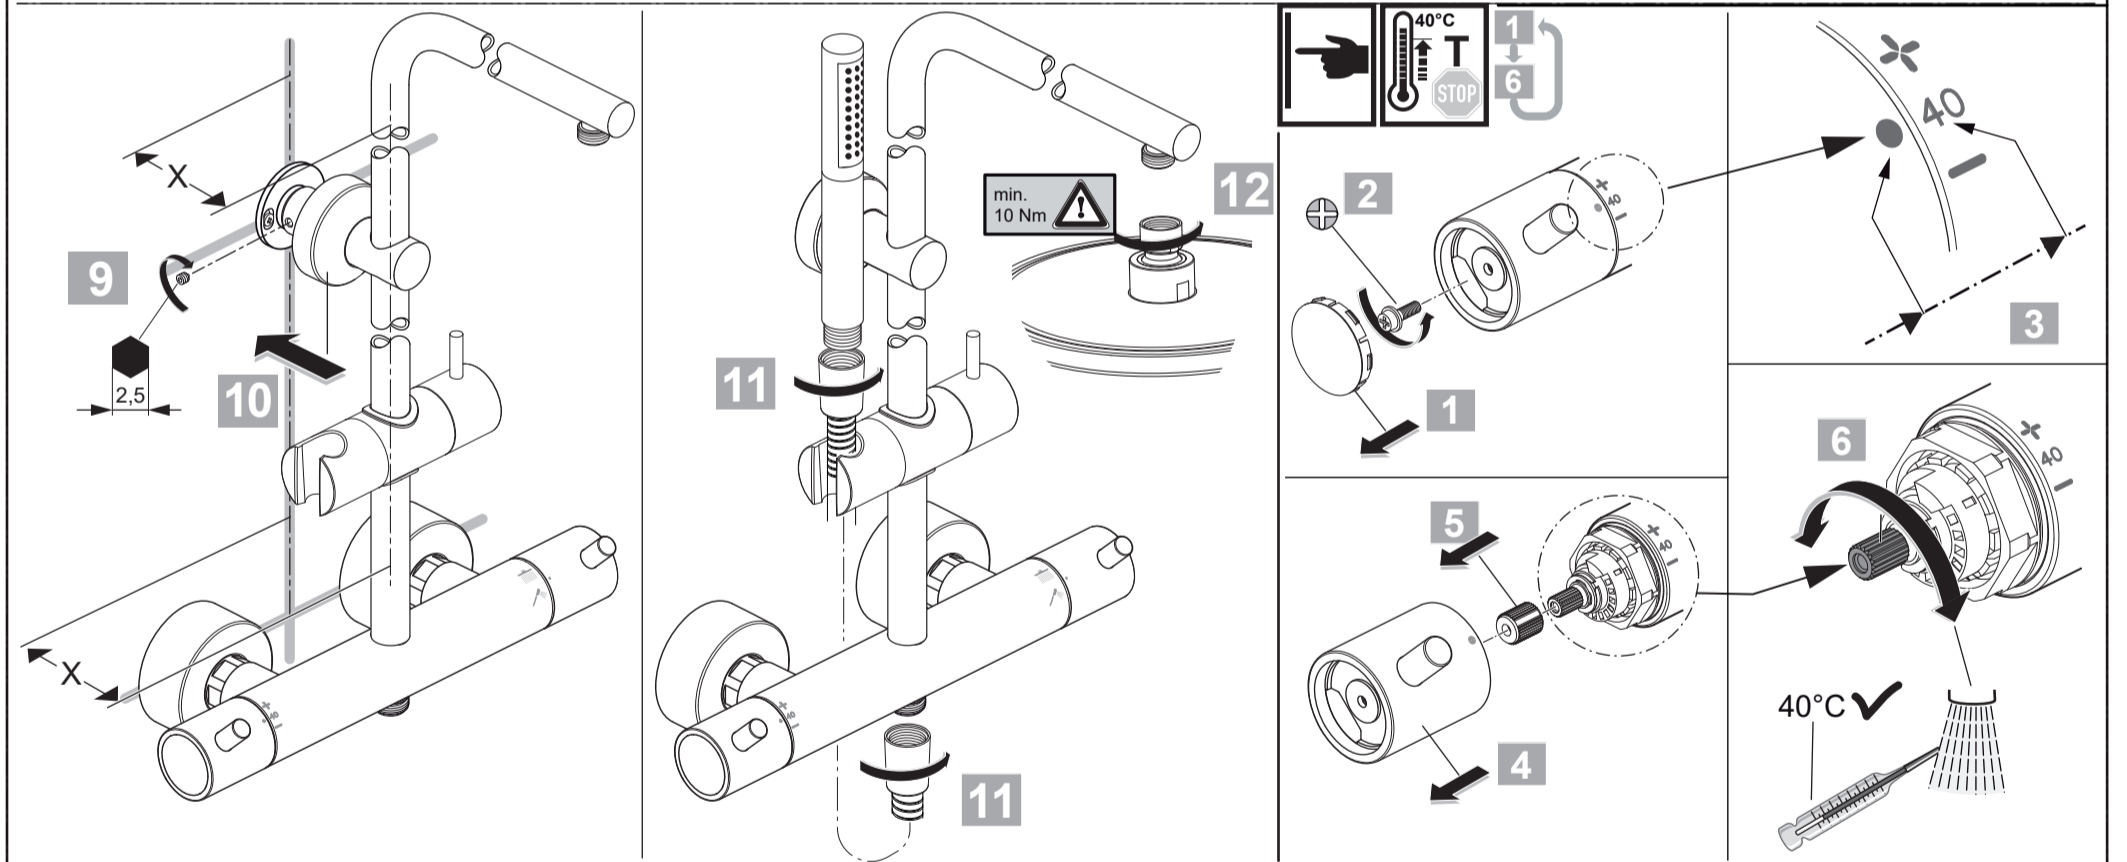

P	bar		MAX. 10		5		Q	(3 bar)
	T	°C		MAX. 80		65		l/min	
						55			8
									12