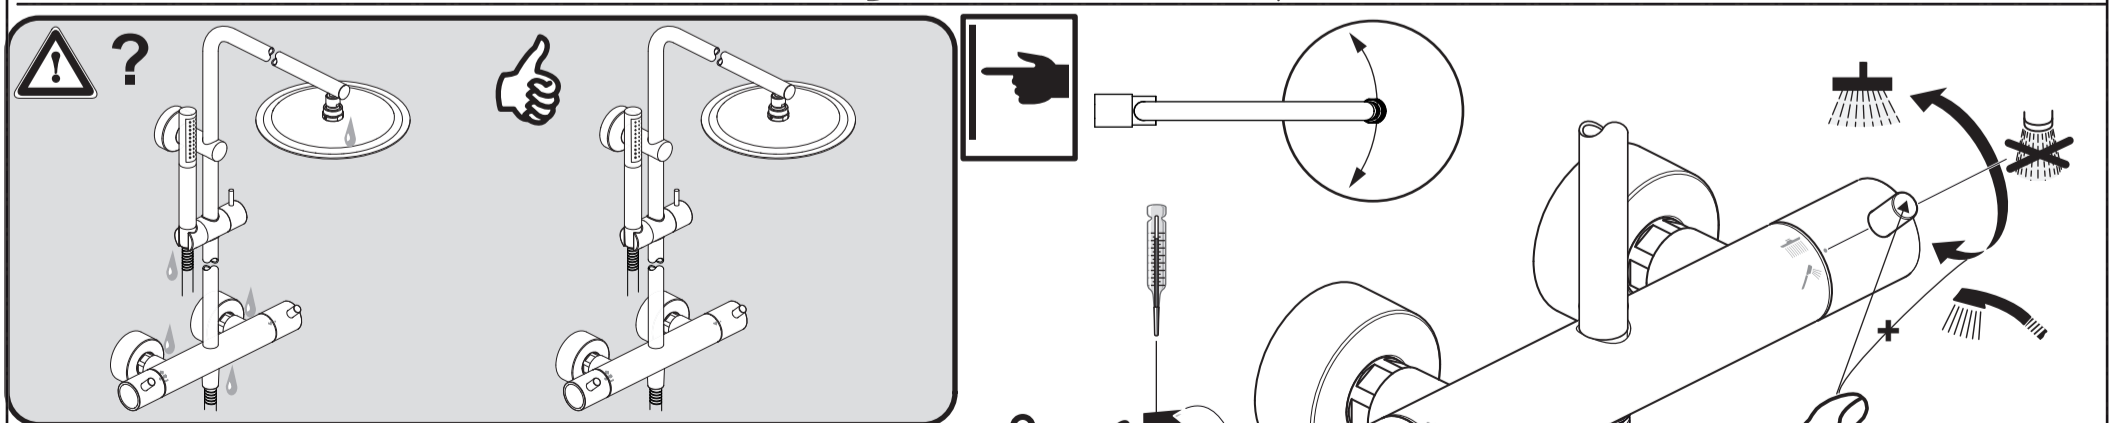

P	bar		MAX. 10		5		Q	(3 bar)
	T	°C		MAX. 80		65		l/min	
						55			8
									12