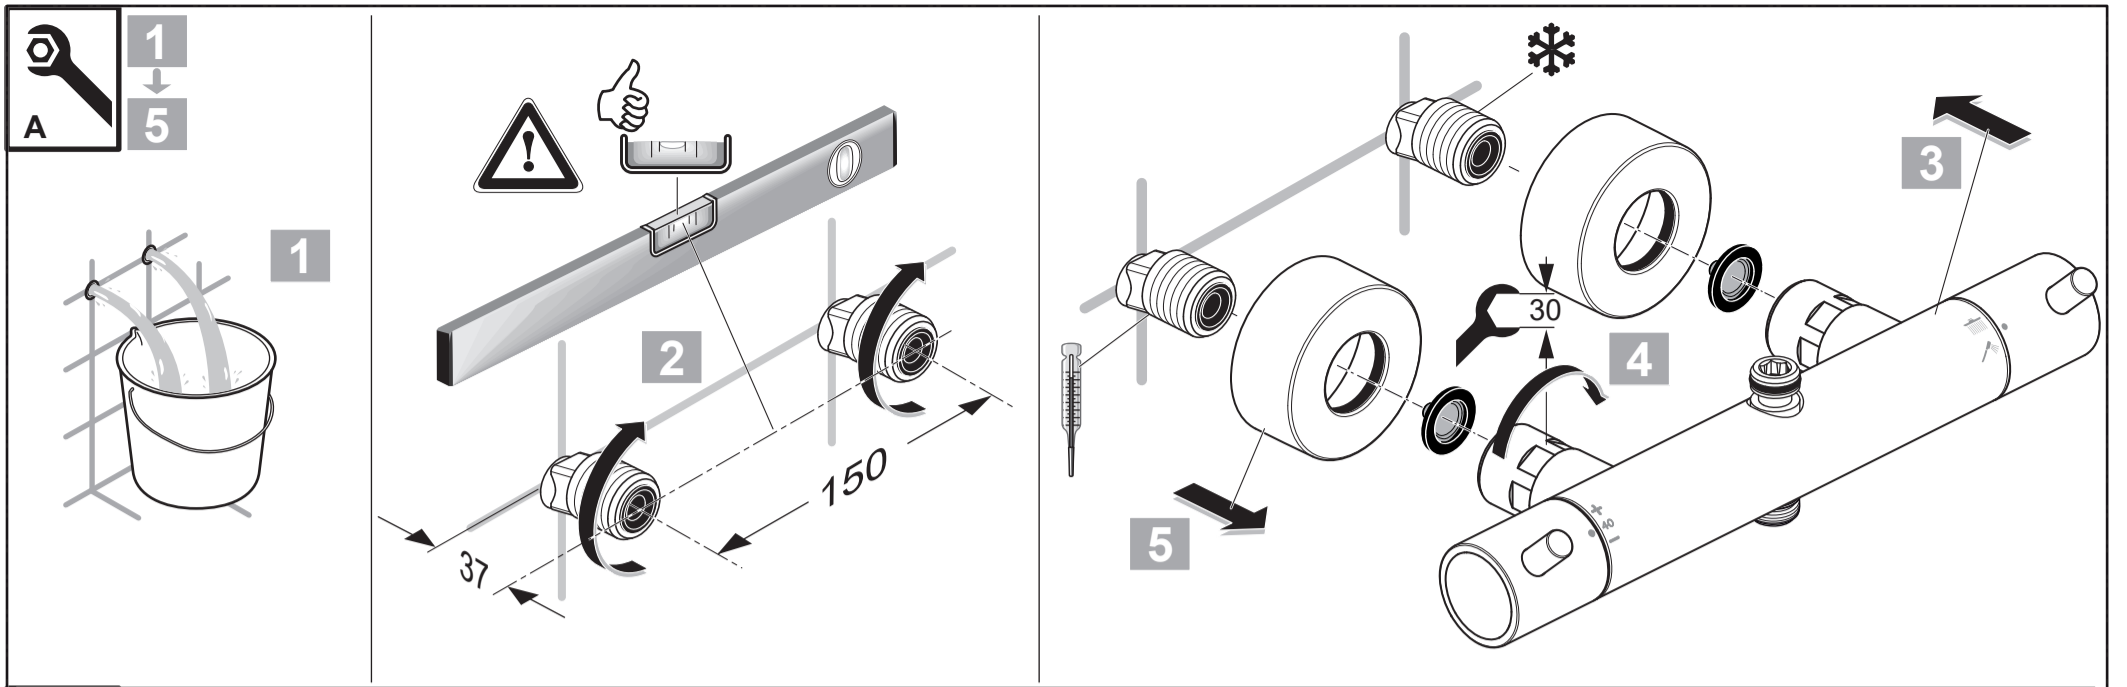

P	bar		MAX. 10		5		Q	(3 bar)
	T	°C		MAX. 80		65		l/min	
						55			8
									12