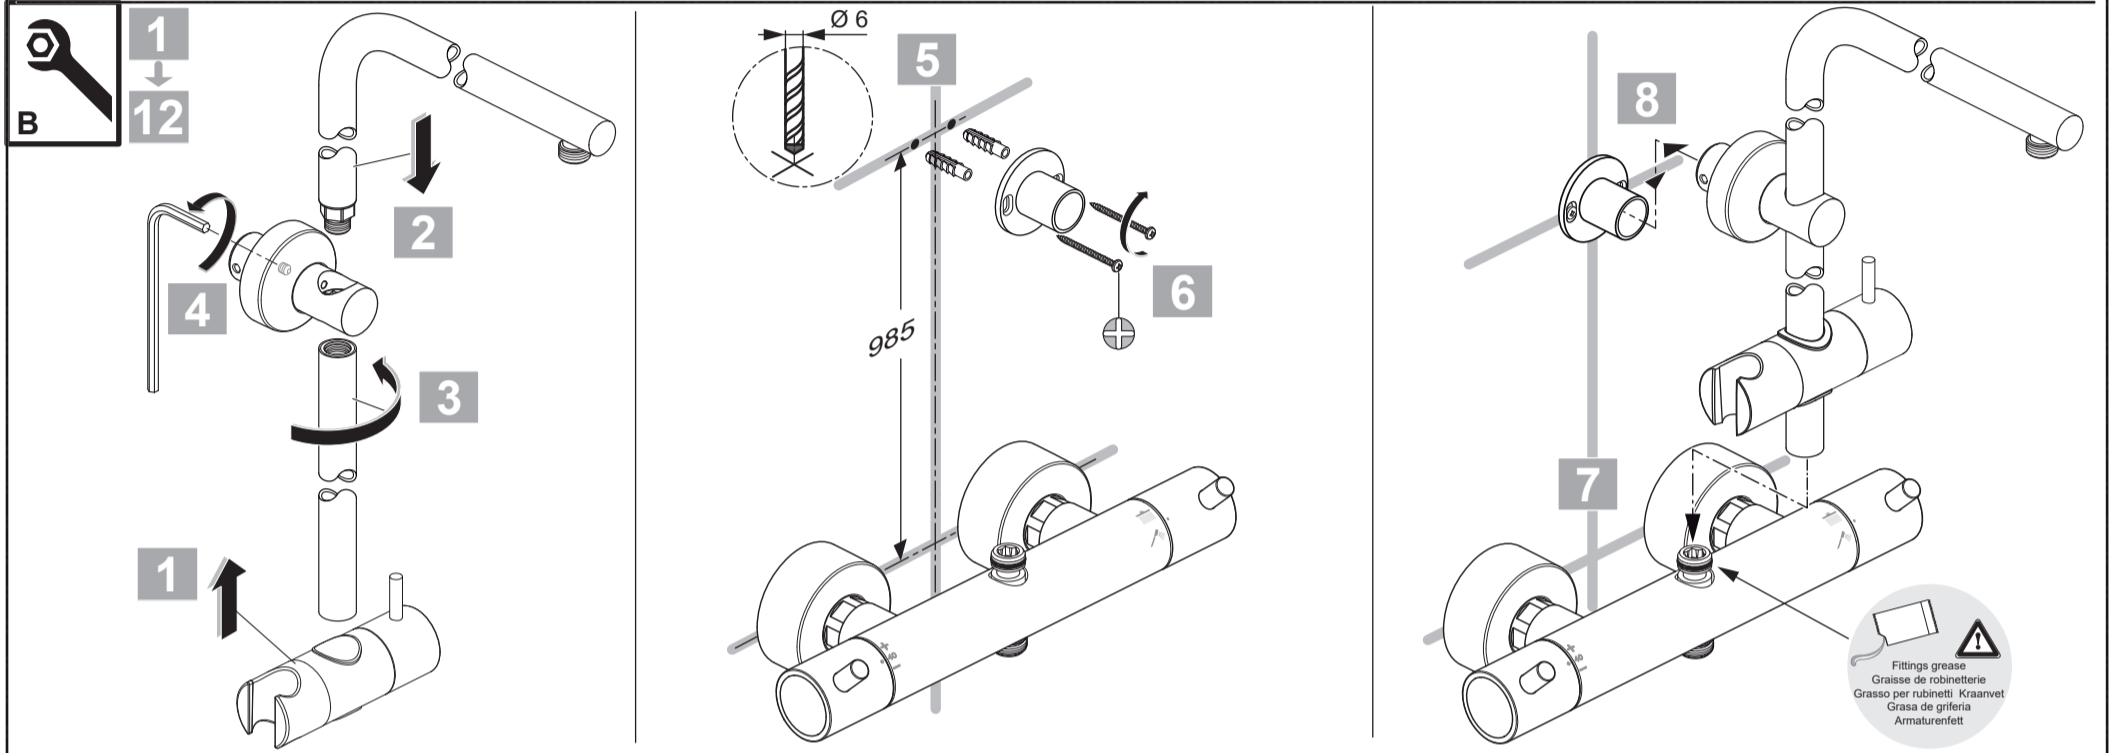

15	A 861 569 XX
16	A 5803 XX
17	A 861 379 XX
	150 mm
	A 861 380 XX
	300 mm
18	A 861 383 AA

Ideal Standard

**CERATHERM T125**  
**A 7589 ..**

0322 / A 869 006  
 Made in Germany

Ideal Standard International NV  
 Corporate Village - Gent Building  
 Da Vincilaan 2  
 1935 Zaventem  
 Belgium

www.idealstandardinternational.com

	<b>P</b>	bar		MAX. 10		5		<b>Q</b>	(3 bar)
	<b>T</b>	°C		MAX. 80		65		<b>l/min</b>	
						55			8
									12