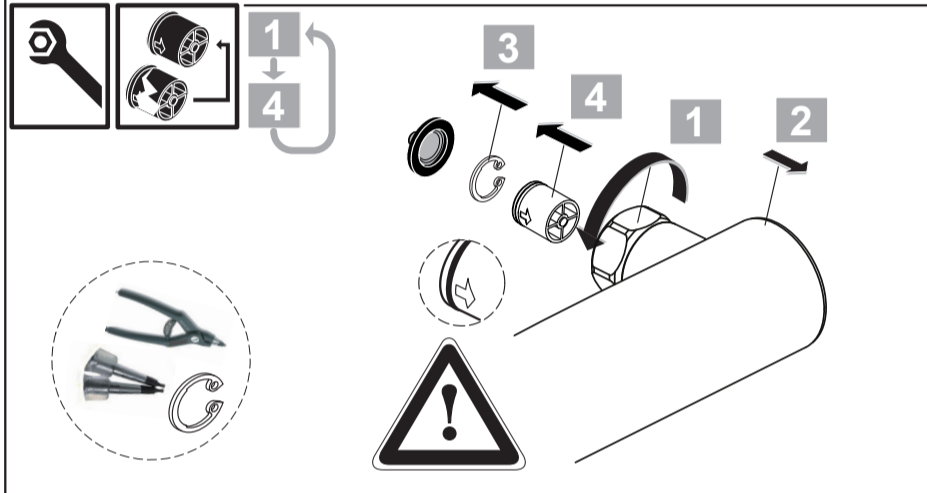

Spare Parts / Ersatzteile / Pièces de recharge / Pezzi di Ricambio / Piezas de requesto /
Parte de reposição / Reserveonderdelen / Reservdelar / Reservedeler / Varaosat /
Vraosat / Varahlutir / Ανταλλακτικά / Yedek Parçalar / Náhradní díly / Náhradné diely /
Nadomestni deli / Резервни части / Запчасти / Części Zapasowe / Piese de schimb
/ Rendelhető alkatrészek / Запасні частини / Reservni delovi / Резервни делови /
Резервни делови / Atsarginių dalių / Tellitavad varuosad / Rezervju daļu