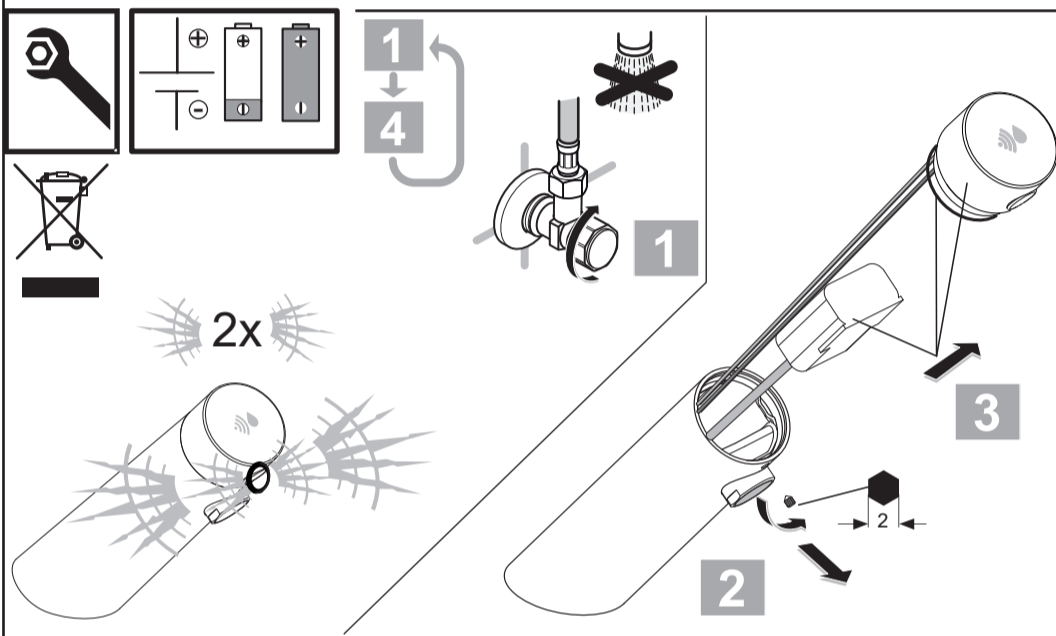

T STOP	P 0,3 MPa 3 bar	50°C	15°C	max.°C ~37	max.°C ~46
		65°C	15°C	~46	~58