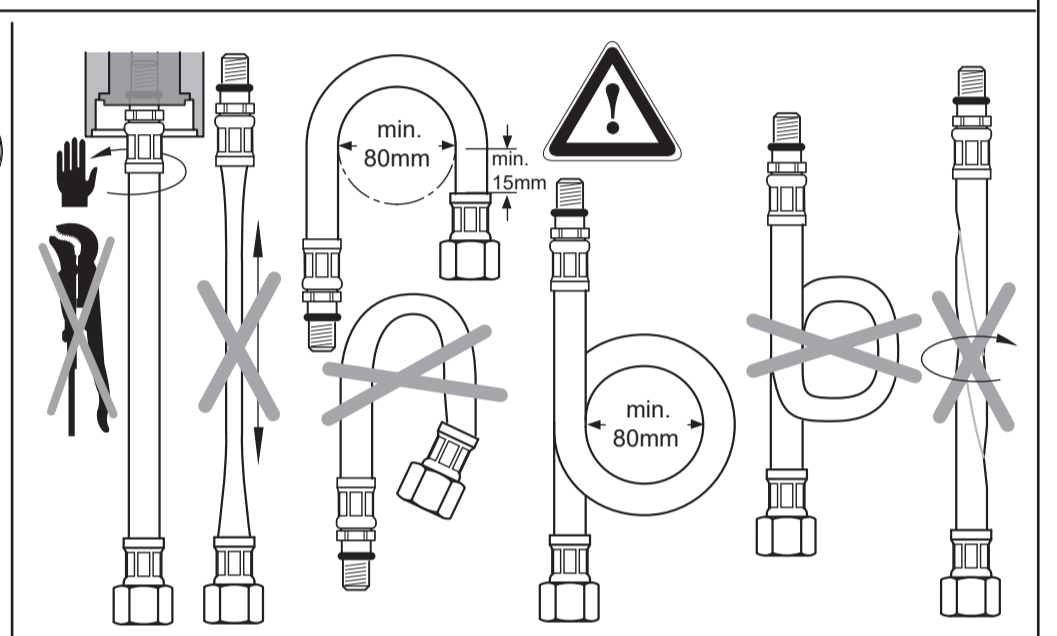

T STOP	P 0,3 MPa 3 bar	50°C	15°C	max.°C ~37	max.°C ~46
		65°C	15°C	~46	~58