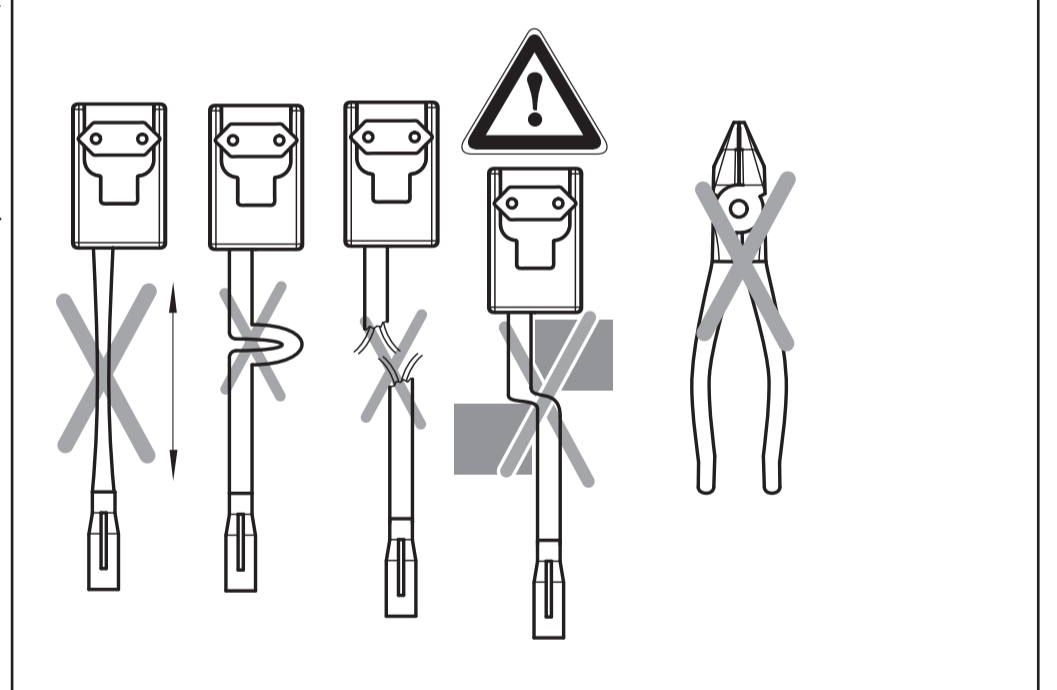

T STOP	P 0,3 MPa 3 bar	50°C	15°C	max.°C ~37	max.°C ~46
		65°C	15°C	~46	~58