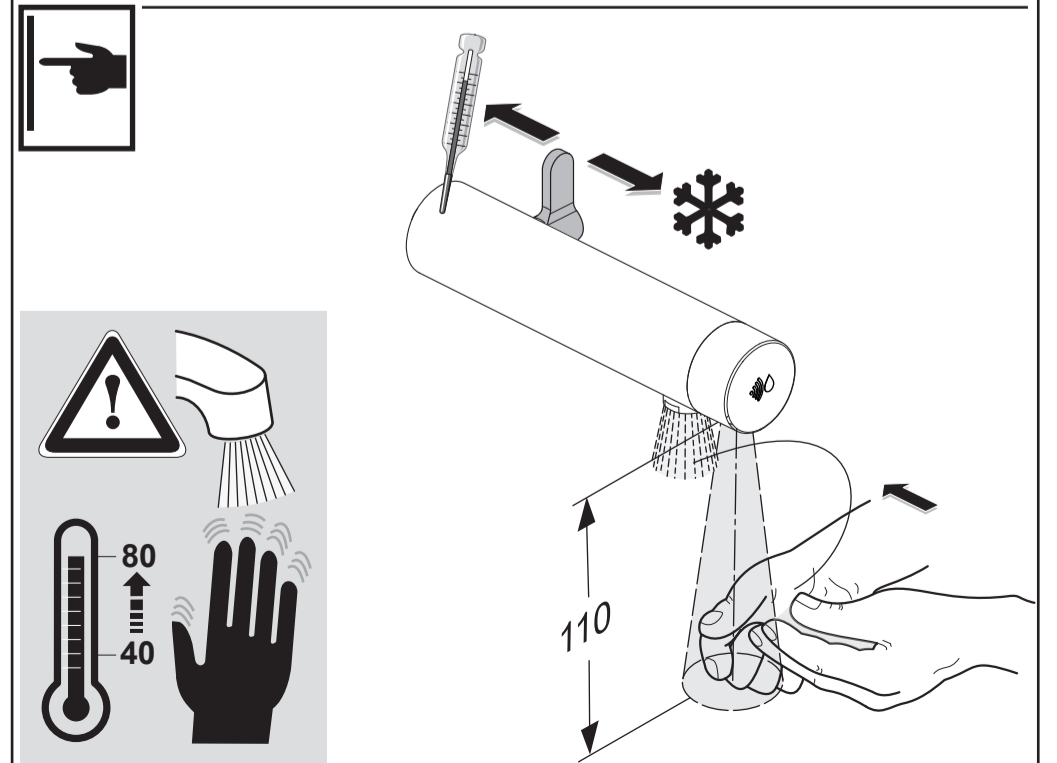

P bar	0,5 MAX. 10	5 1	MAX. 80	65 40	Q (3 bar)
T °C	MAX. 80	65 40	l/min 5