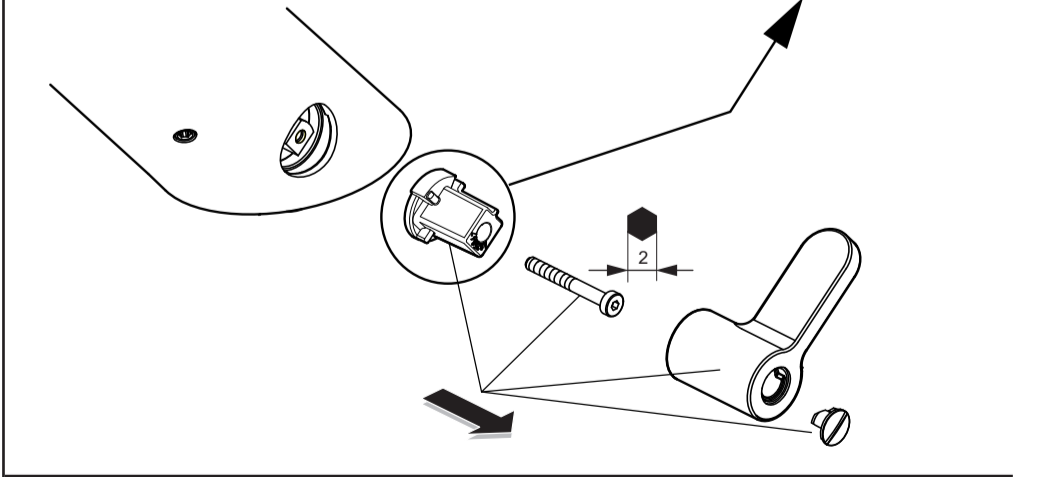

P bar	0,5 MAX. 10	5 1	MAX. 80	65 40	Q (3 bar)
T °C	MAX. 80	65 40	l/min 5