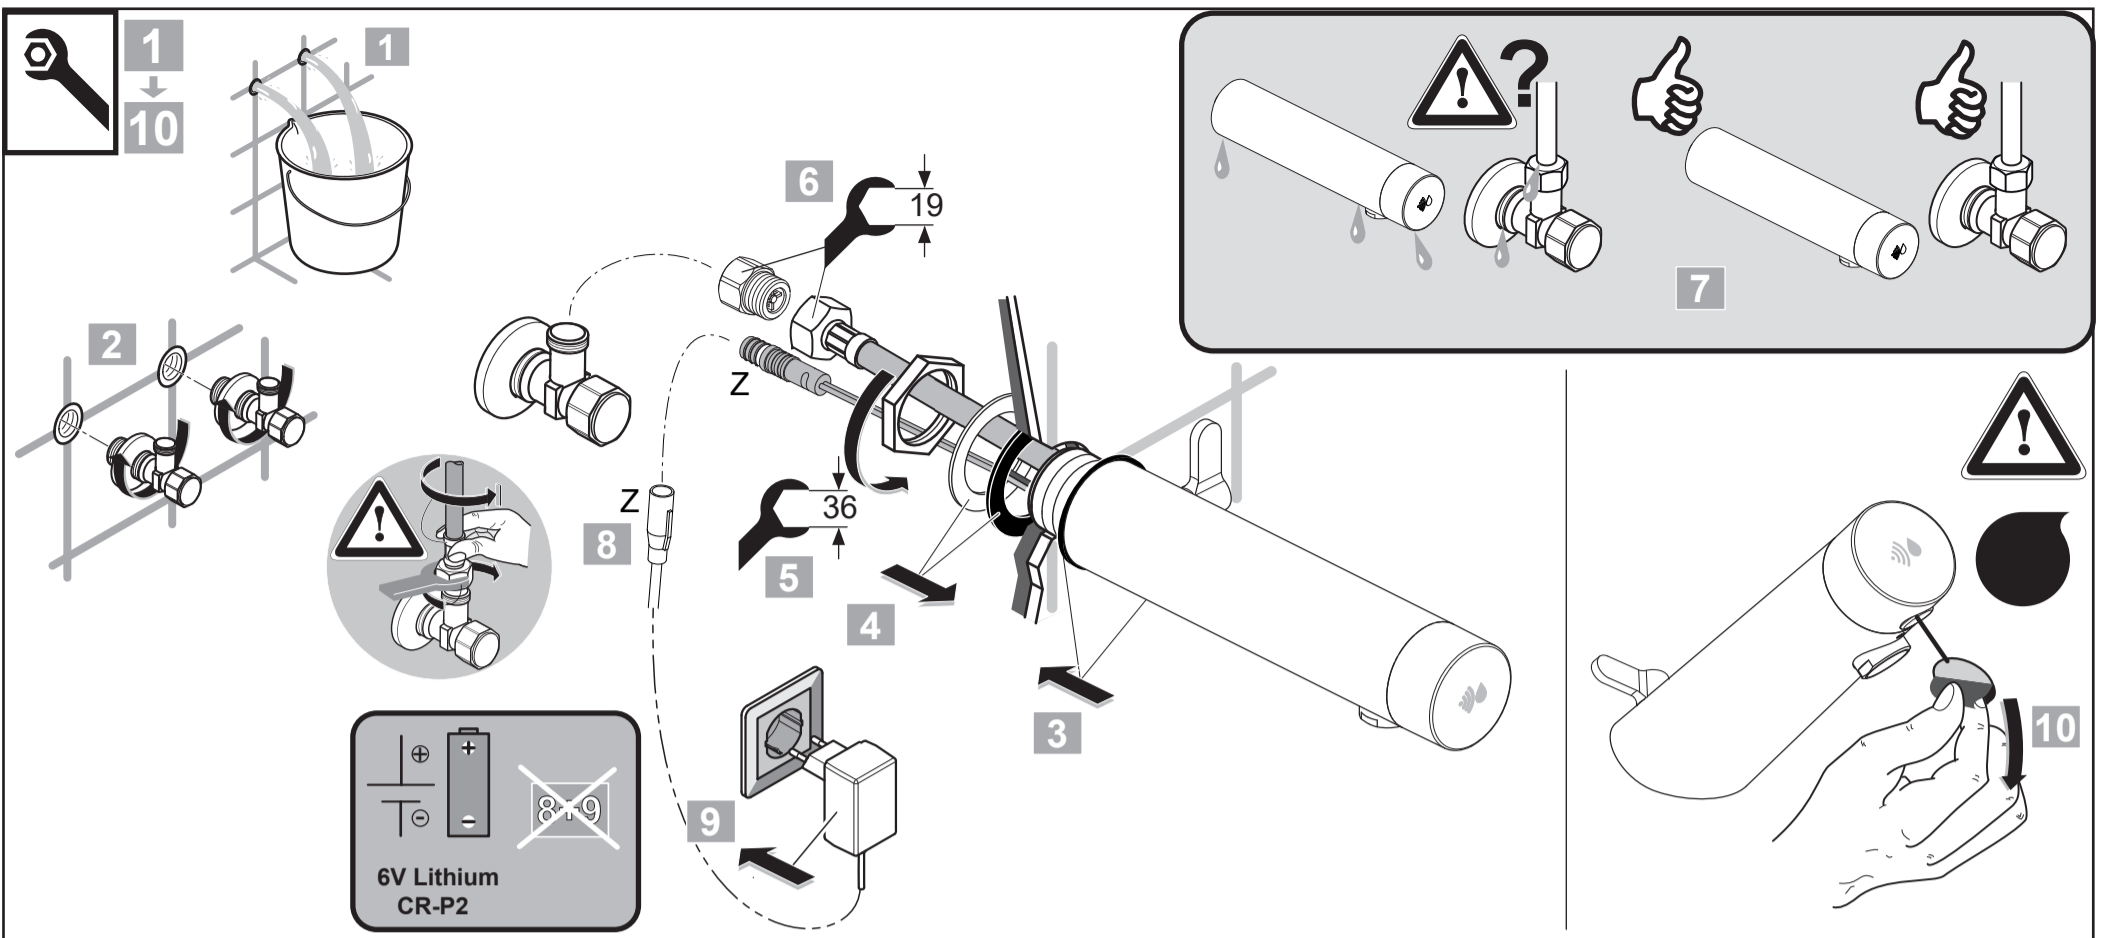

T STOP	P 0,3 MPa 3 bar	50°C	15°C	max.°C ~37	max.°C ~46
		65°C	15°C	~46	~58