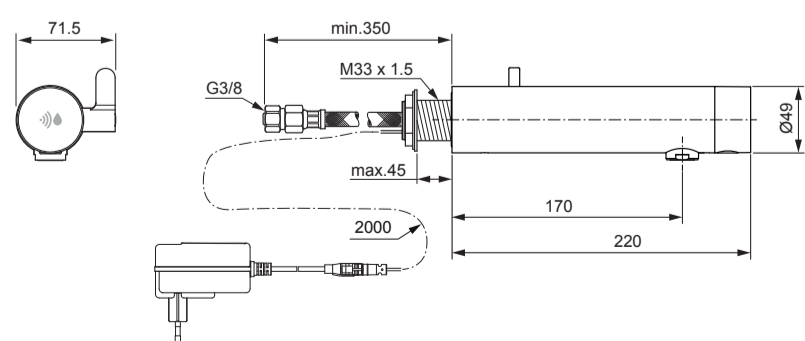

A 7564

Ideal Standard International NV
Corporate Village - Gent Building
Da Vincilaan 2
1935 Zaventem
Belgium

www.idealstandardinternational.com