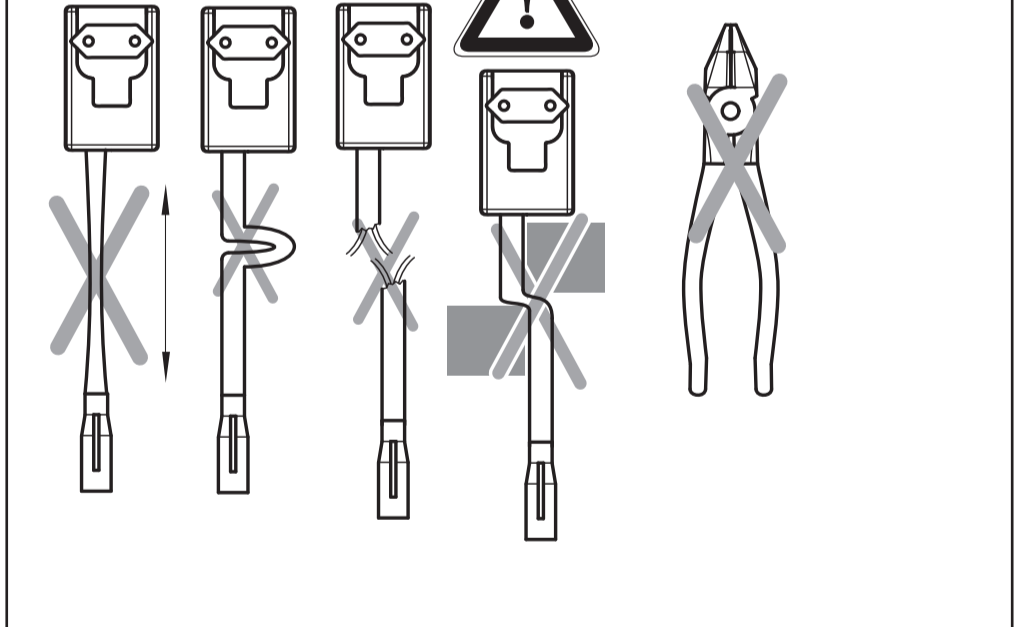

 Ideal Standard

SENSORFLOW NEW
 A 7561 .. A7562 ..

0221 / A 868 904
 Made in Germany

A 7561

A7562

Ideal Standard International NV
 Corporate Village - Gent Building
 Da Vincilaan 2
 1935 Zaventem
 Belgium

www.idealstandardinternational.com