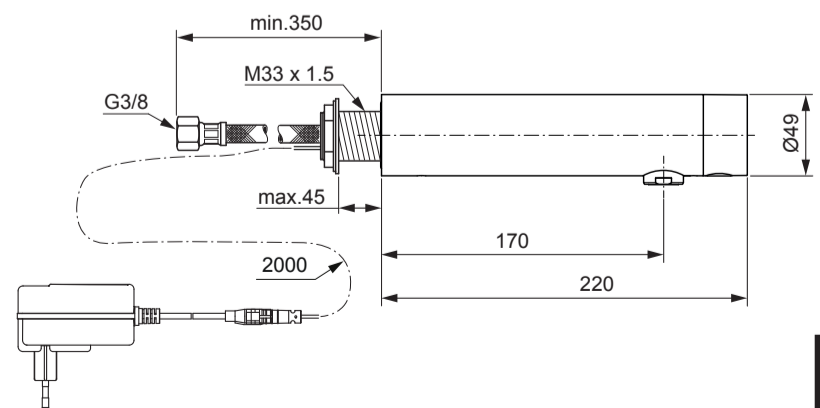

 Ideal Standard

SENSORFLOW NEW
 A 7561 .. A7562 ..

0221 / A 868 904
 Made in Germany

A 7561

A7562

Ideal Standard International NV
 Corporate Village - Gent Building
 Da Vincilaan 2
 1935 Zaventem
 Belgium

www.idealstandardinternational.com