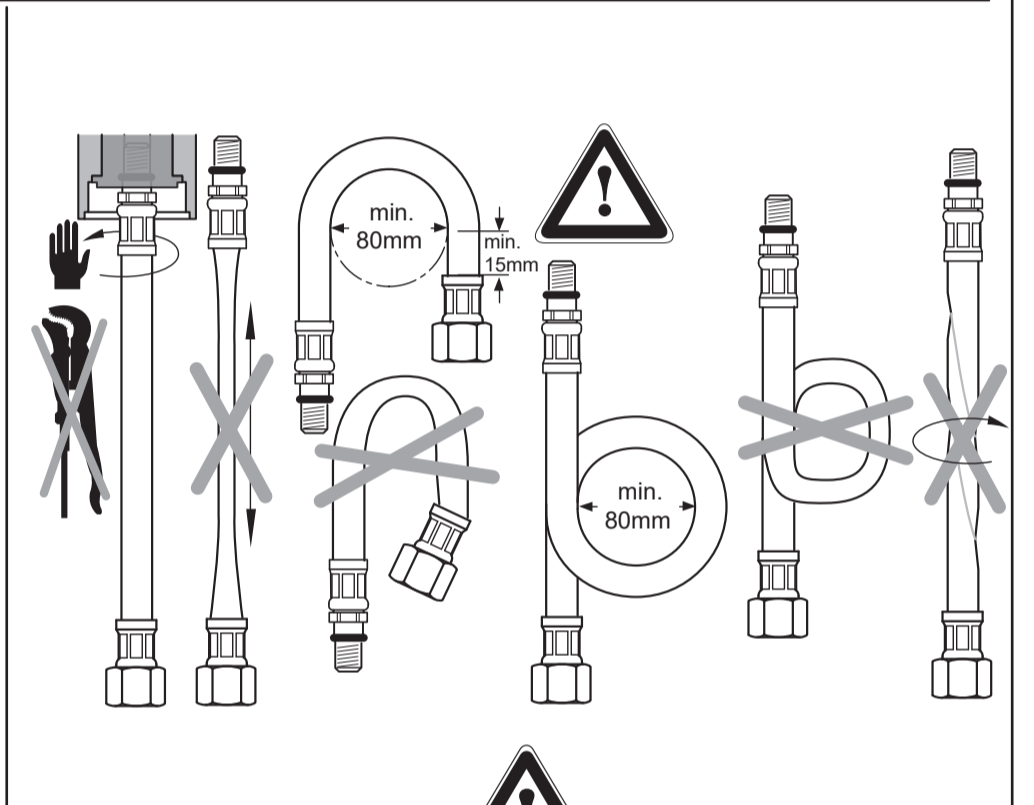

 Ideal Standard

SENSORFLOW NEW
 A 7561 .. A7562 ..

0221 / A 868 904
 Made in Germany

A 7561

A7562

Ideal Standard International NV
 Corporate Village - Gent Building
 Da Vincilaan 2
 1935 Zaventem
 Belgium

www.idealstandardinternational.com