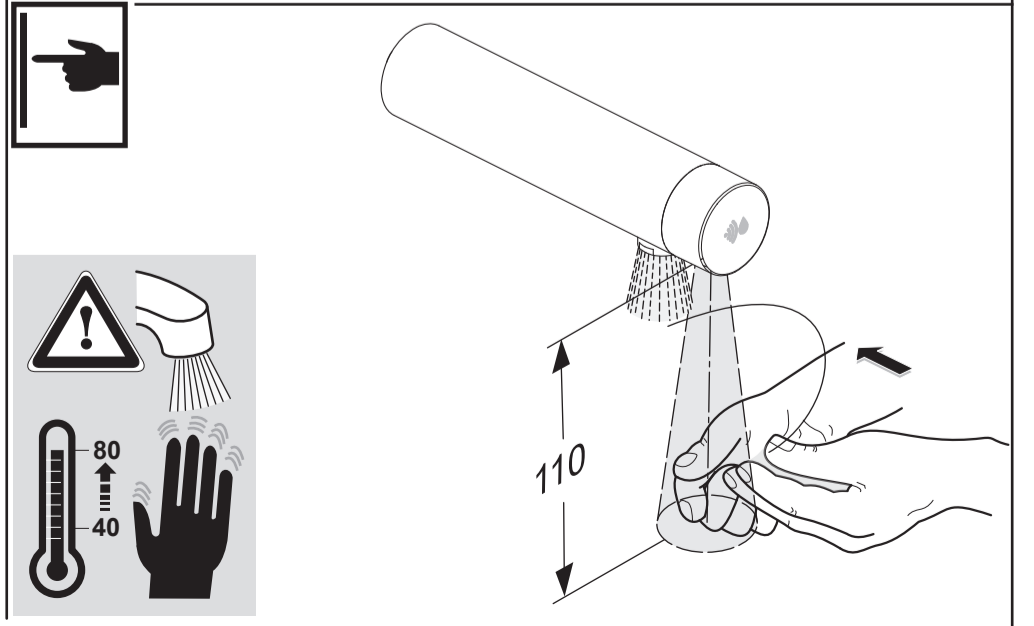

 Ideal Standard

SENSORFLOW NEW
 A 7561 .. A7562 ..

0221 / A 868 904
 Made in Germany

A 7561

A7562

Ideal Standard International NV
 Corporate Village - Gent Building
 Da Vincilaan 2
 1935 Zaventem
 Belgium

www.idealstandardinternational.com