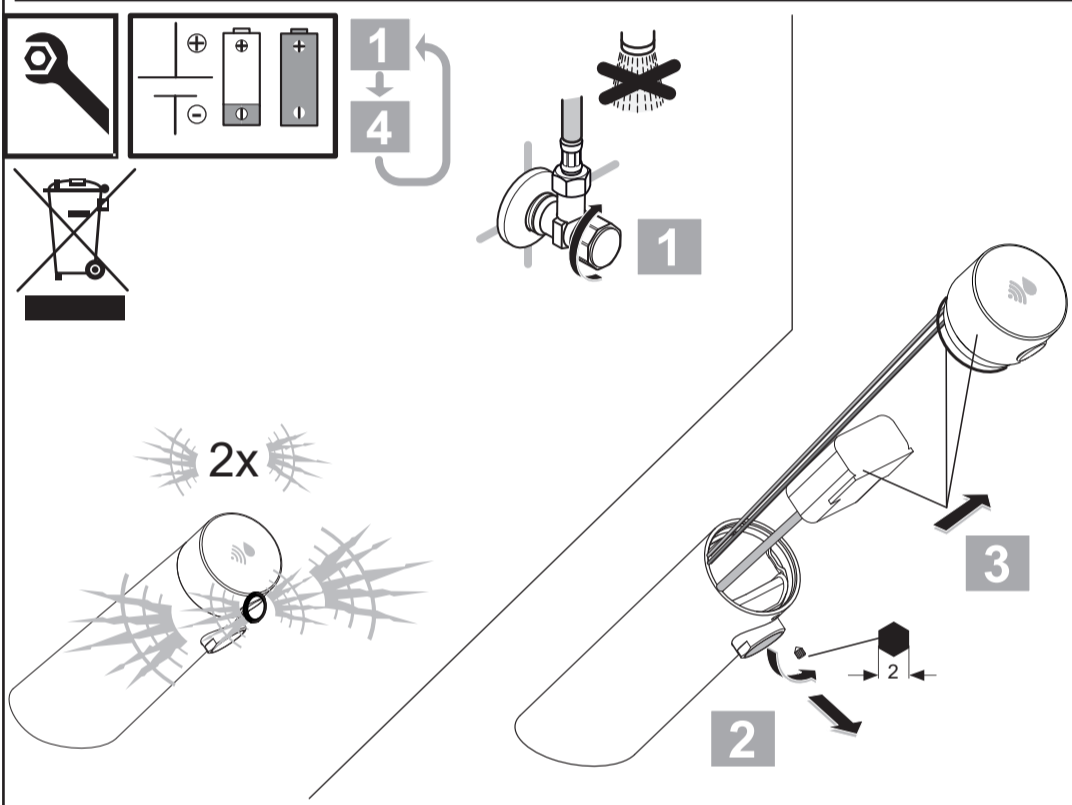

 Ideal Standard

SENSORFLOW NEW
 A 7561 .. A7562 ..

0221 / A 868 904
 Made in Germany

A 7561

A7562

Ideal Standard International NV
 Corporate Village - Gent Building
 Da Vincilaan 2
 1935 Zaventem
 Belgium

www.idealstandardinternational.com