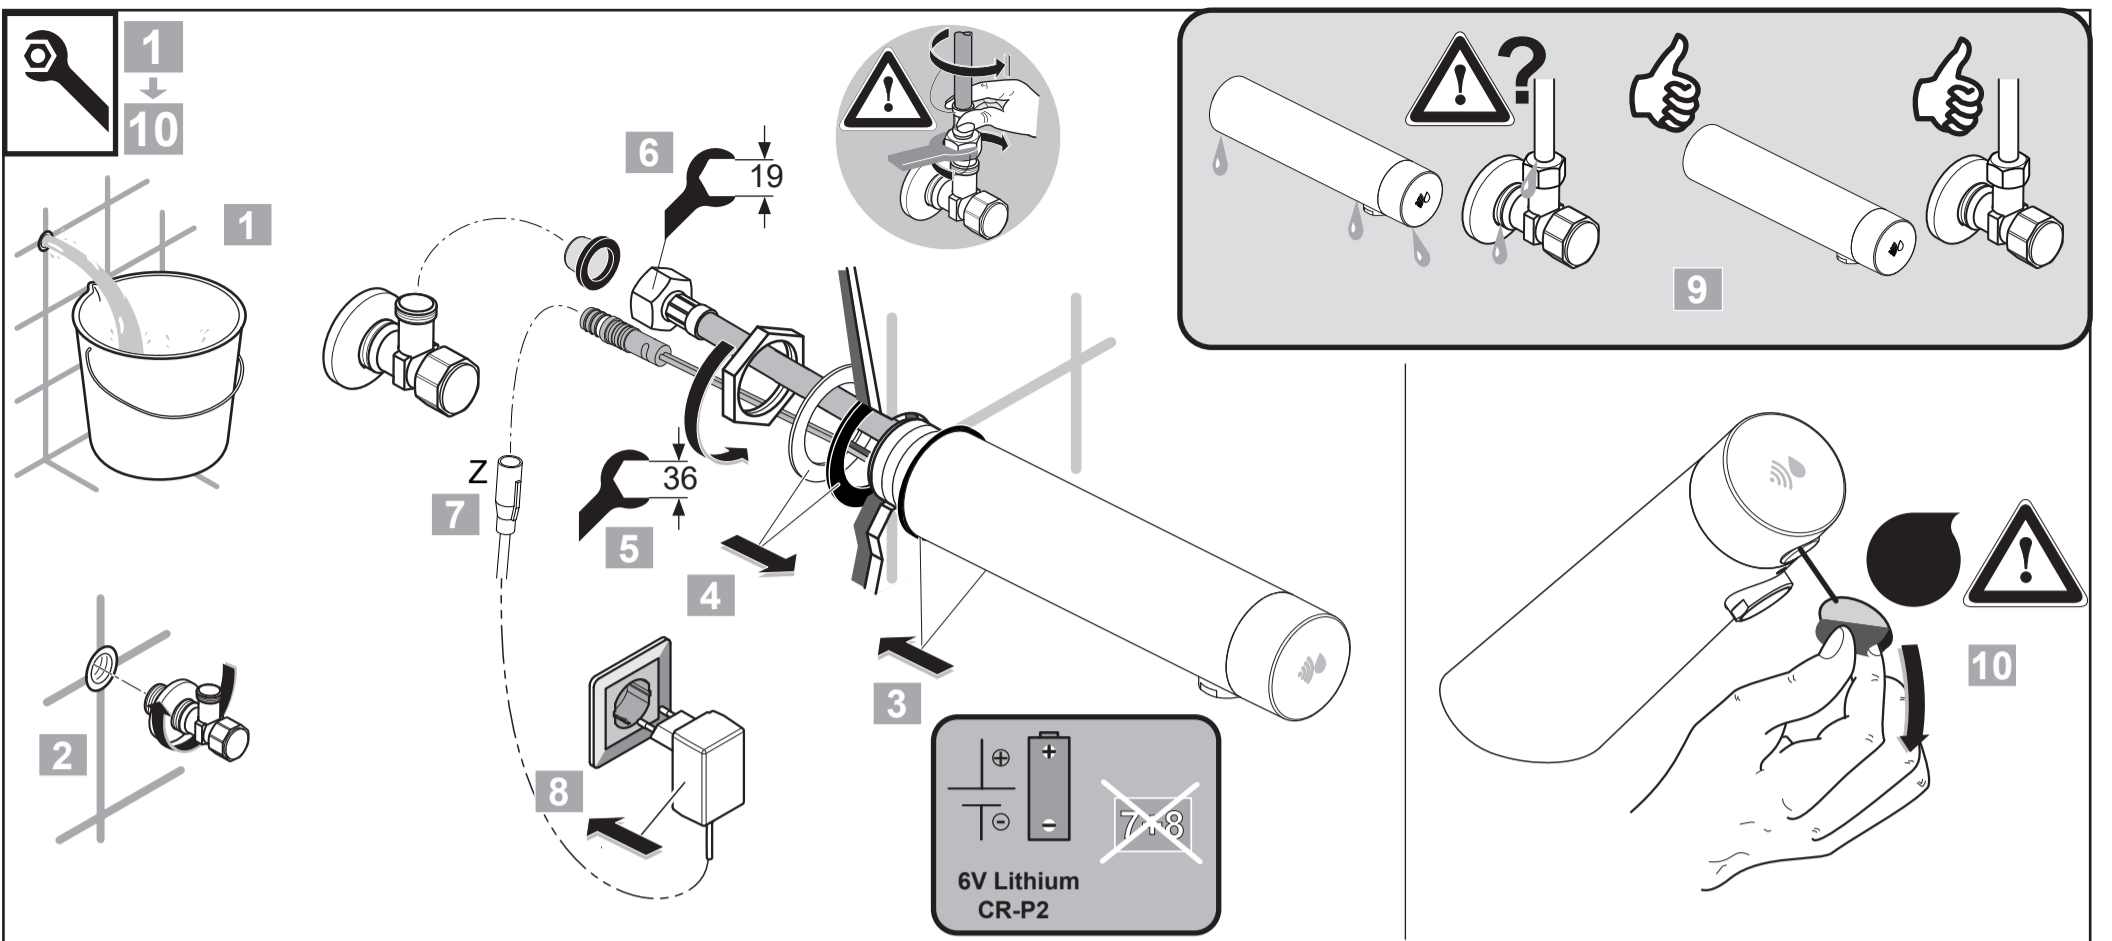

 Ideal Standard

SENSORFLOW NEW
 A 7561 .. A7562 ..

0221 / A 868 904
 Made in Germany

A 7561

A7562

Ideal Standard International NV
 Corporate Village - Gent Building
 Da Vincilaan 2
 1935 Zaventem
 Belgium

www.idealstandardinternational.com