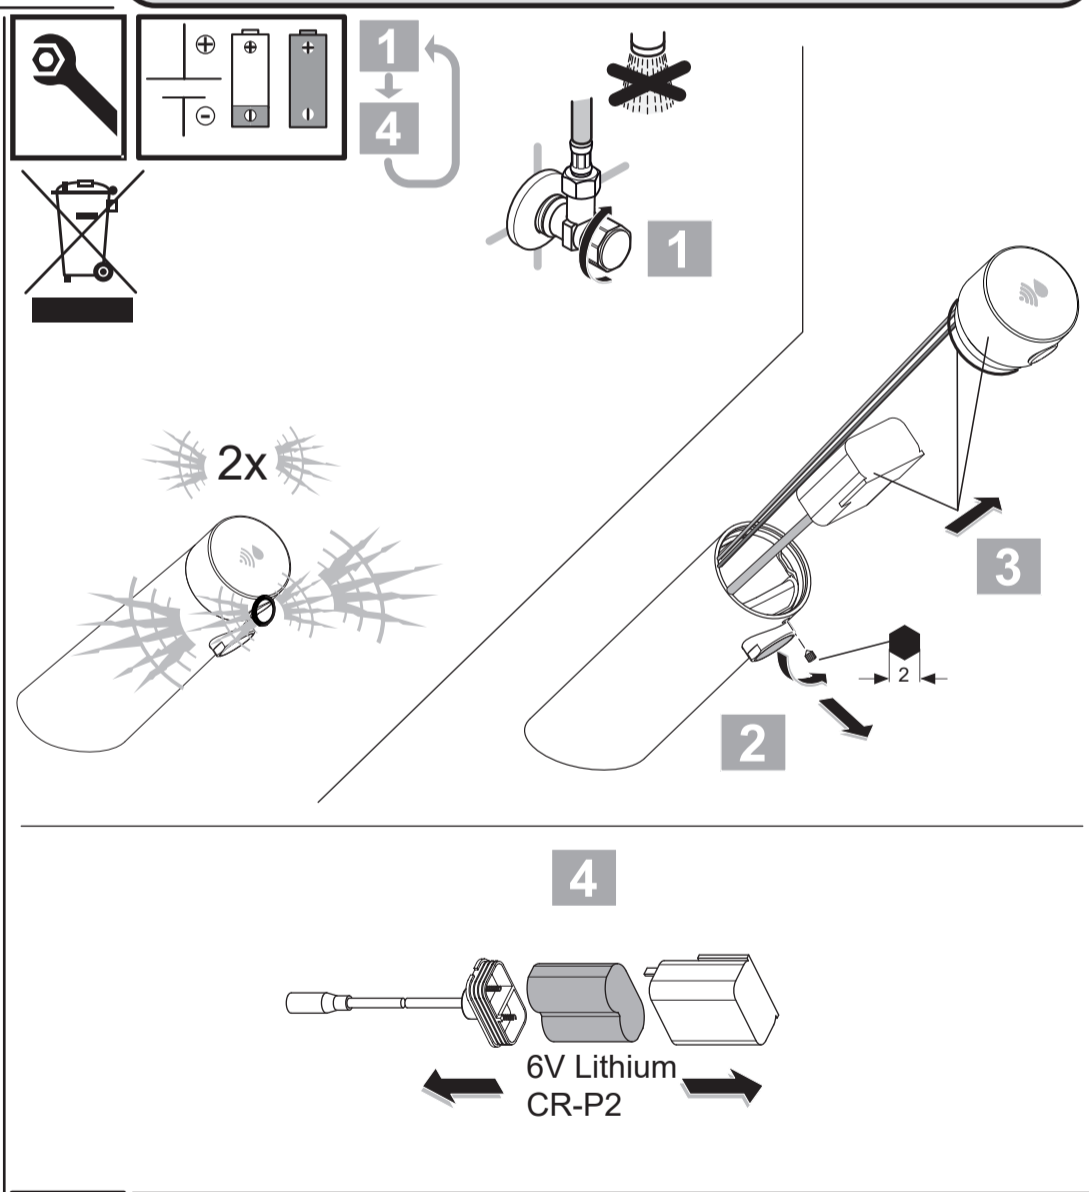

## SENSORFLOW NEW

A 7556 .. A 7557 ..

0421 / A 868 889  
 Made in Germany

Ideal Standard International NV  
 Corporate Village - Gent Building  
 Da Vincilaan 2  
 1935 Zaventem  
 Belgium

www.idealstandardinternational.com