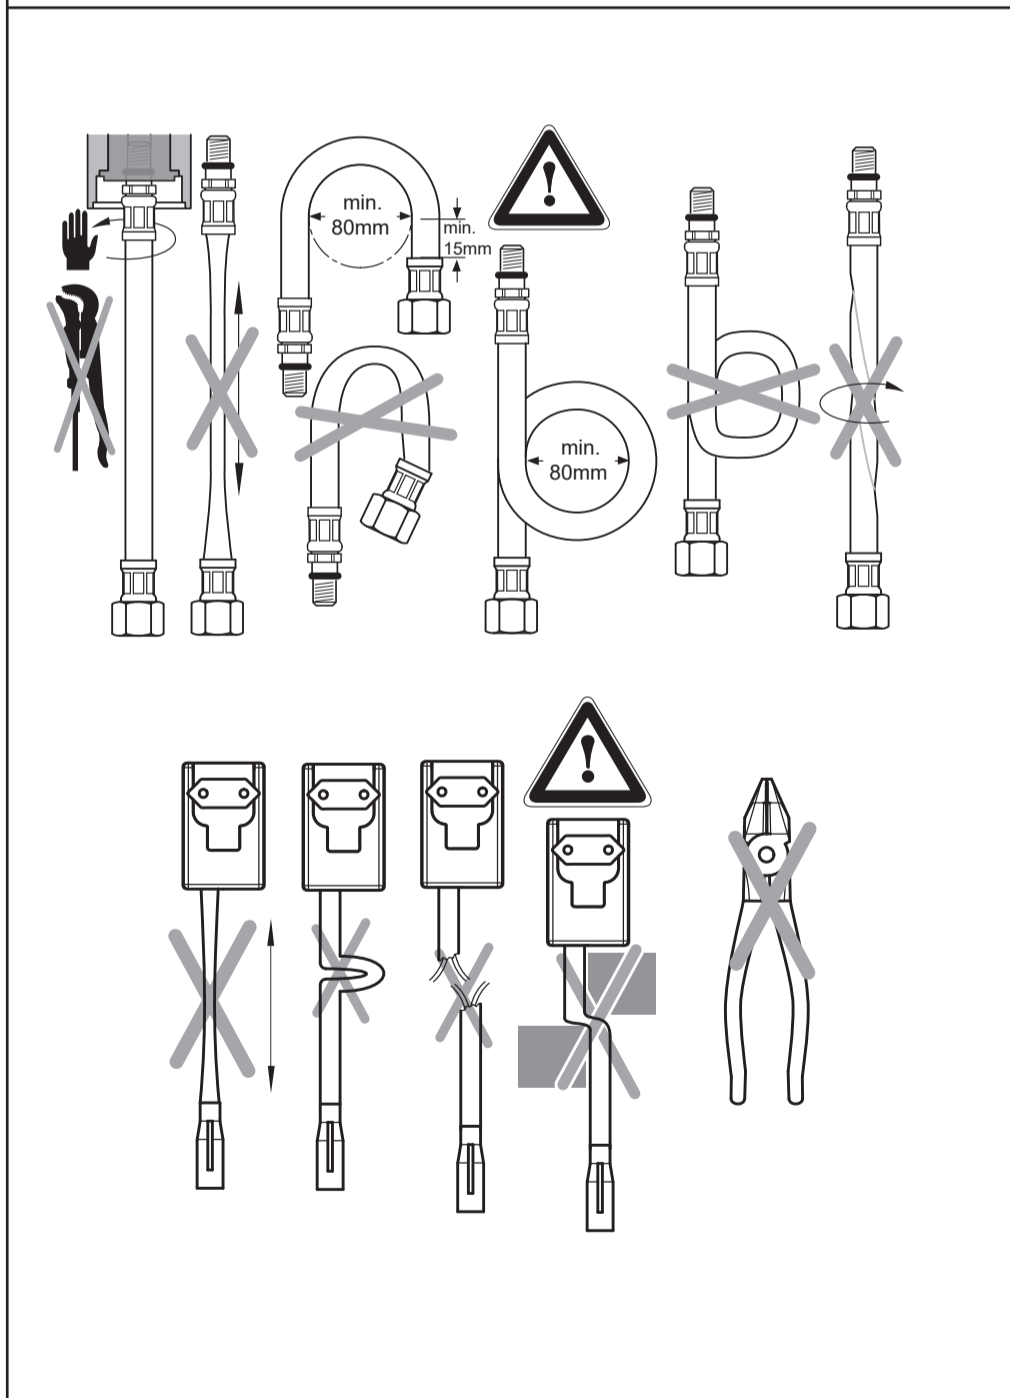

## SENSORFLOW NEW

A 7556 .. A 7557 ..

0421 / A 868 889  
 Made in Germany

Ideal Standard International NV  
 Corporate Village - Gent Building  
 Da Vincilaan 2  
 1935 Zaventem  
 Belgium

www.idealstandardinternational.com