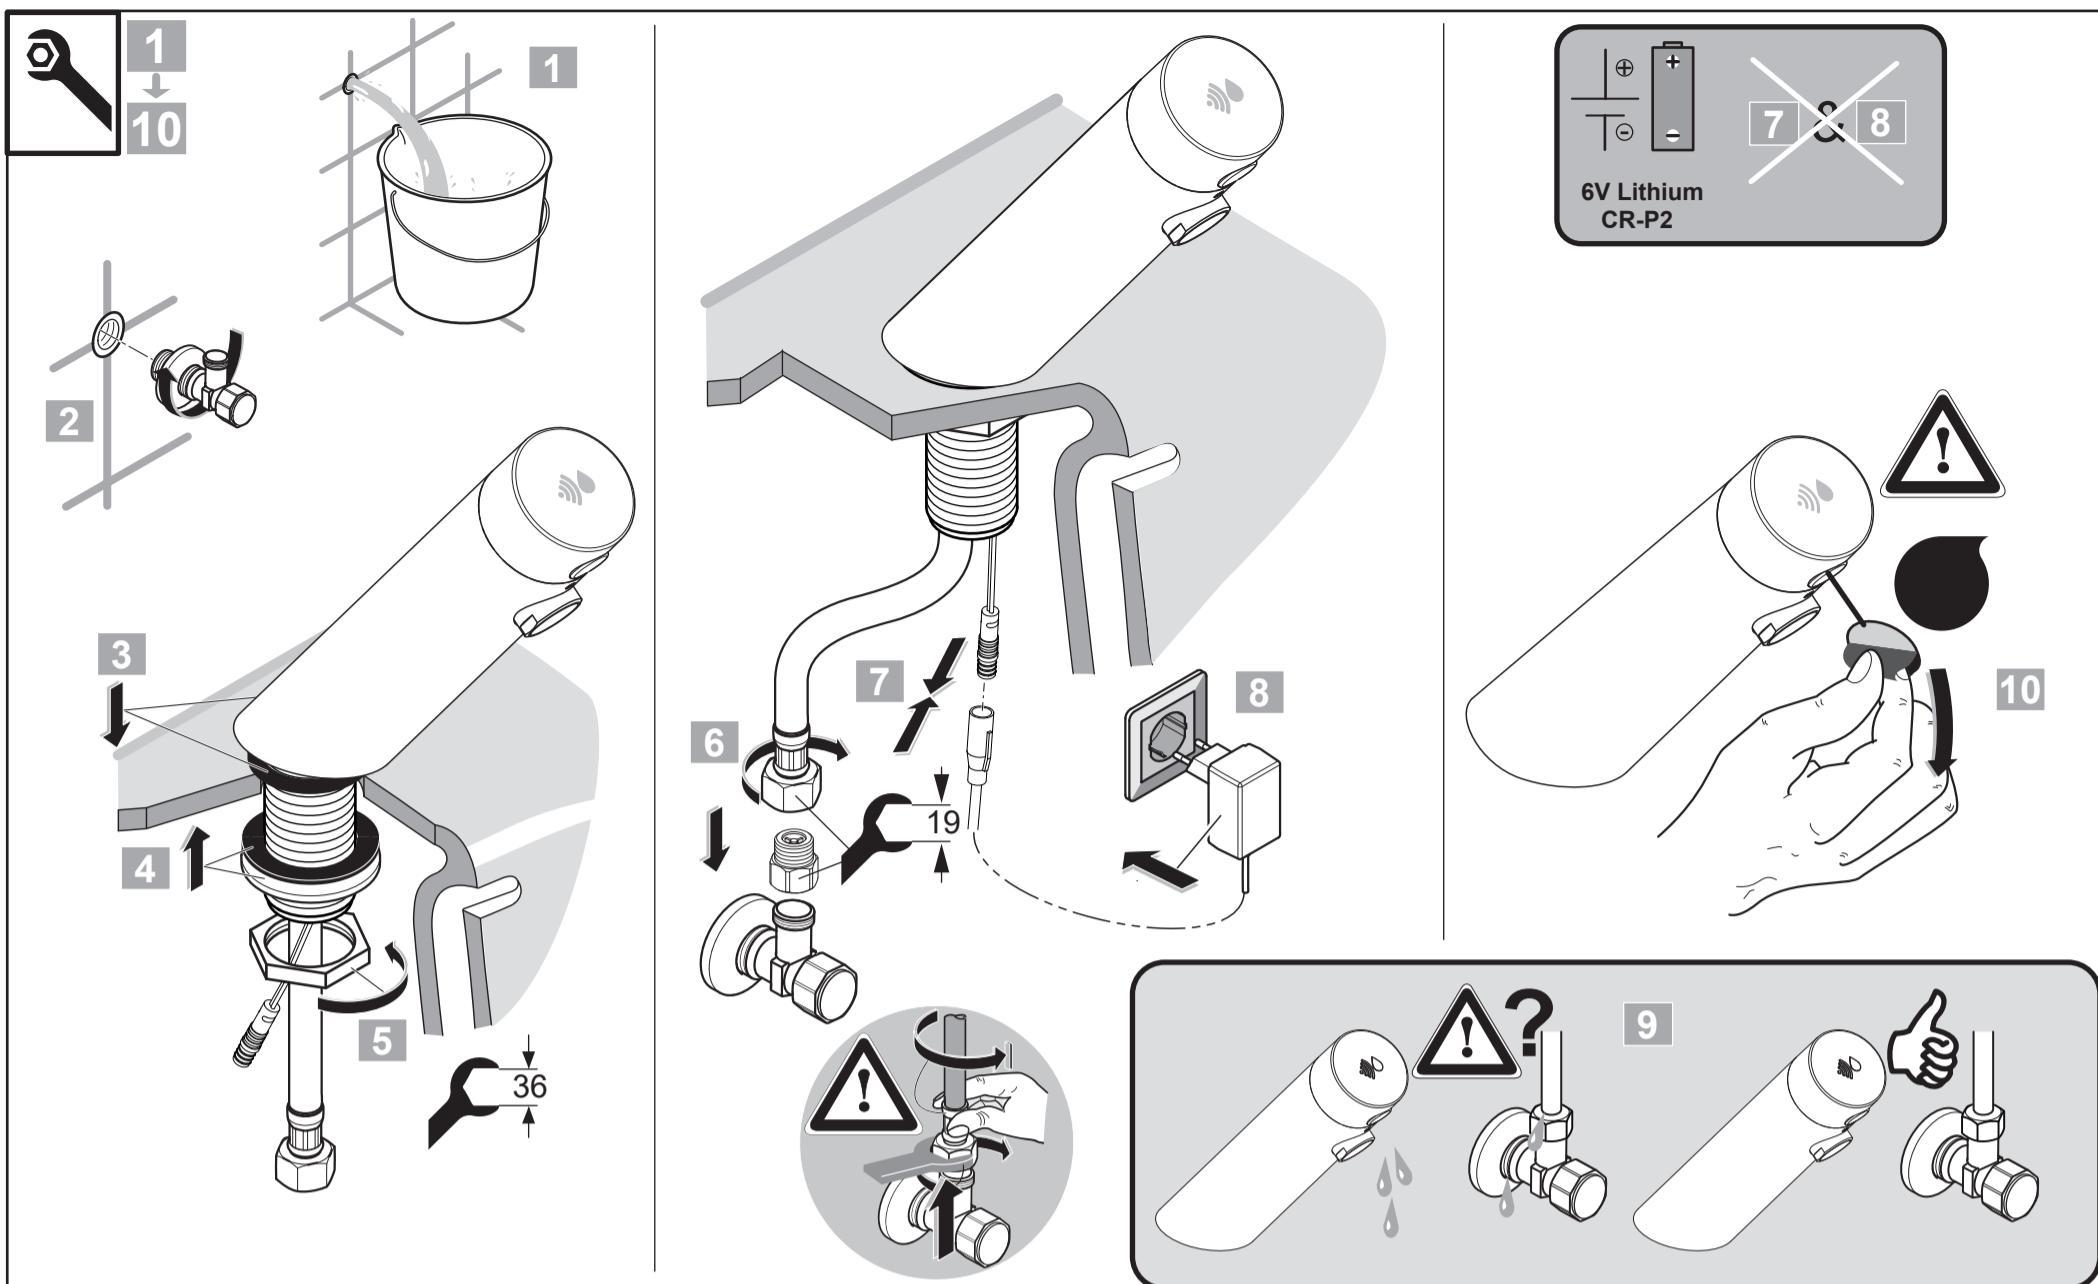

## SENSORFLOW NEW

A 7556 .. A 7557 ..

0421 / A 868 889  
 Made in Germany

Ideal Standard International NV  
 Corporate Village - Gent Building  
 Da Vincilaan 2  
 1935 Zaventem  
 Belgium

www.idealstandardinternational.com