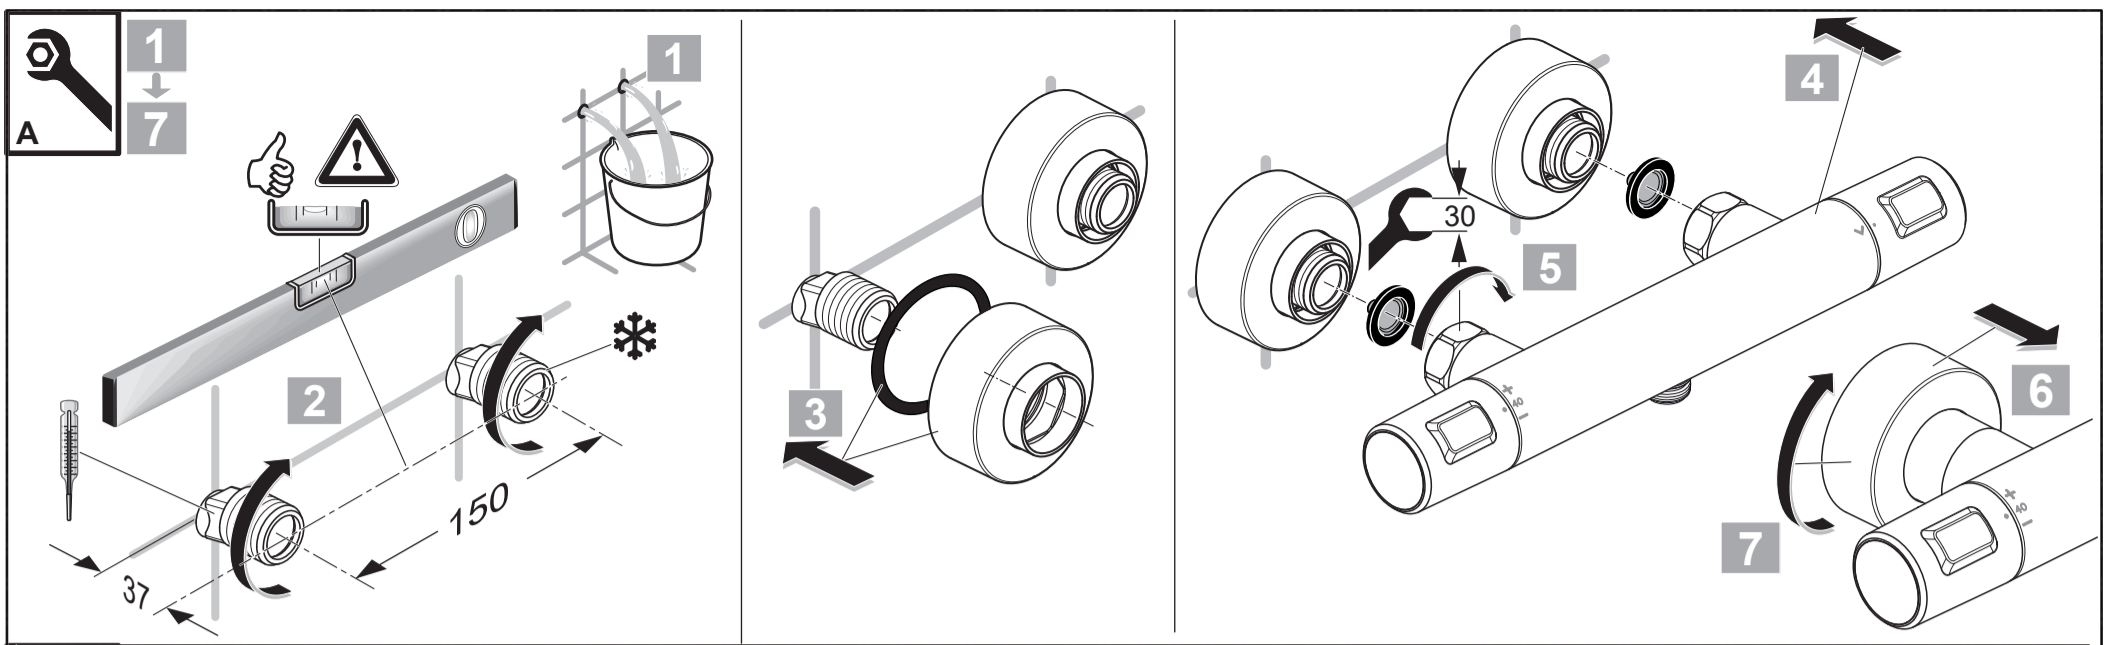

Ideal Standard

CERATHERM T25
A 7546 XG

0221 / A 868 964
 Made in Germany

Ideal Standard International NV
 Corporate Village - Gent Building
 Da Vincilaan 2
 1935 Zaventem
 Belgium

www.idealstandardinternational.com