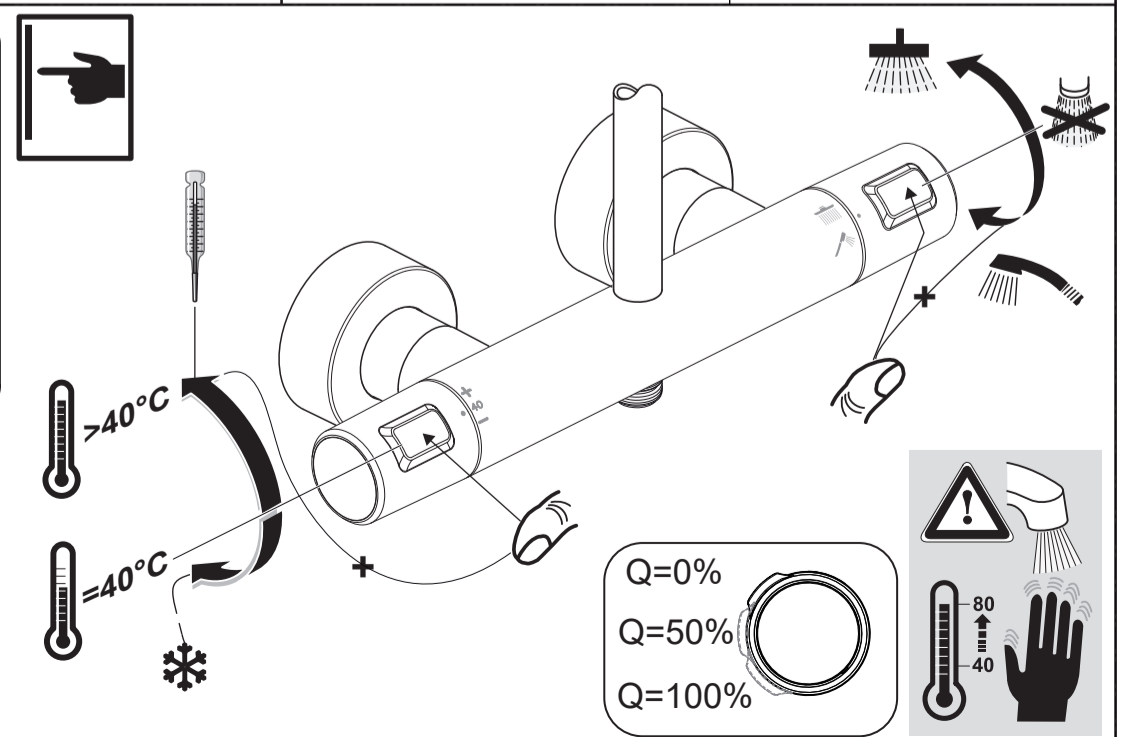

Ideal Standard

CERATHERM T25
A 7546 XG

0221 / A 868 964
 Made in Germany

Ideal Standard International NV
 Corporate Village - Gent Building
 Da Vincilaan 2
 1935 Zaventem
 Belgium

www.idealstandardinternational.com