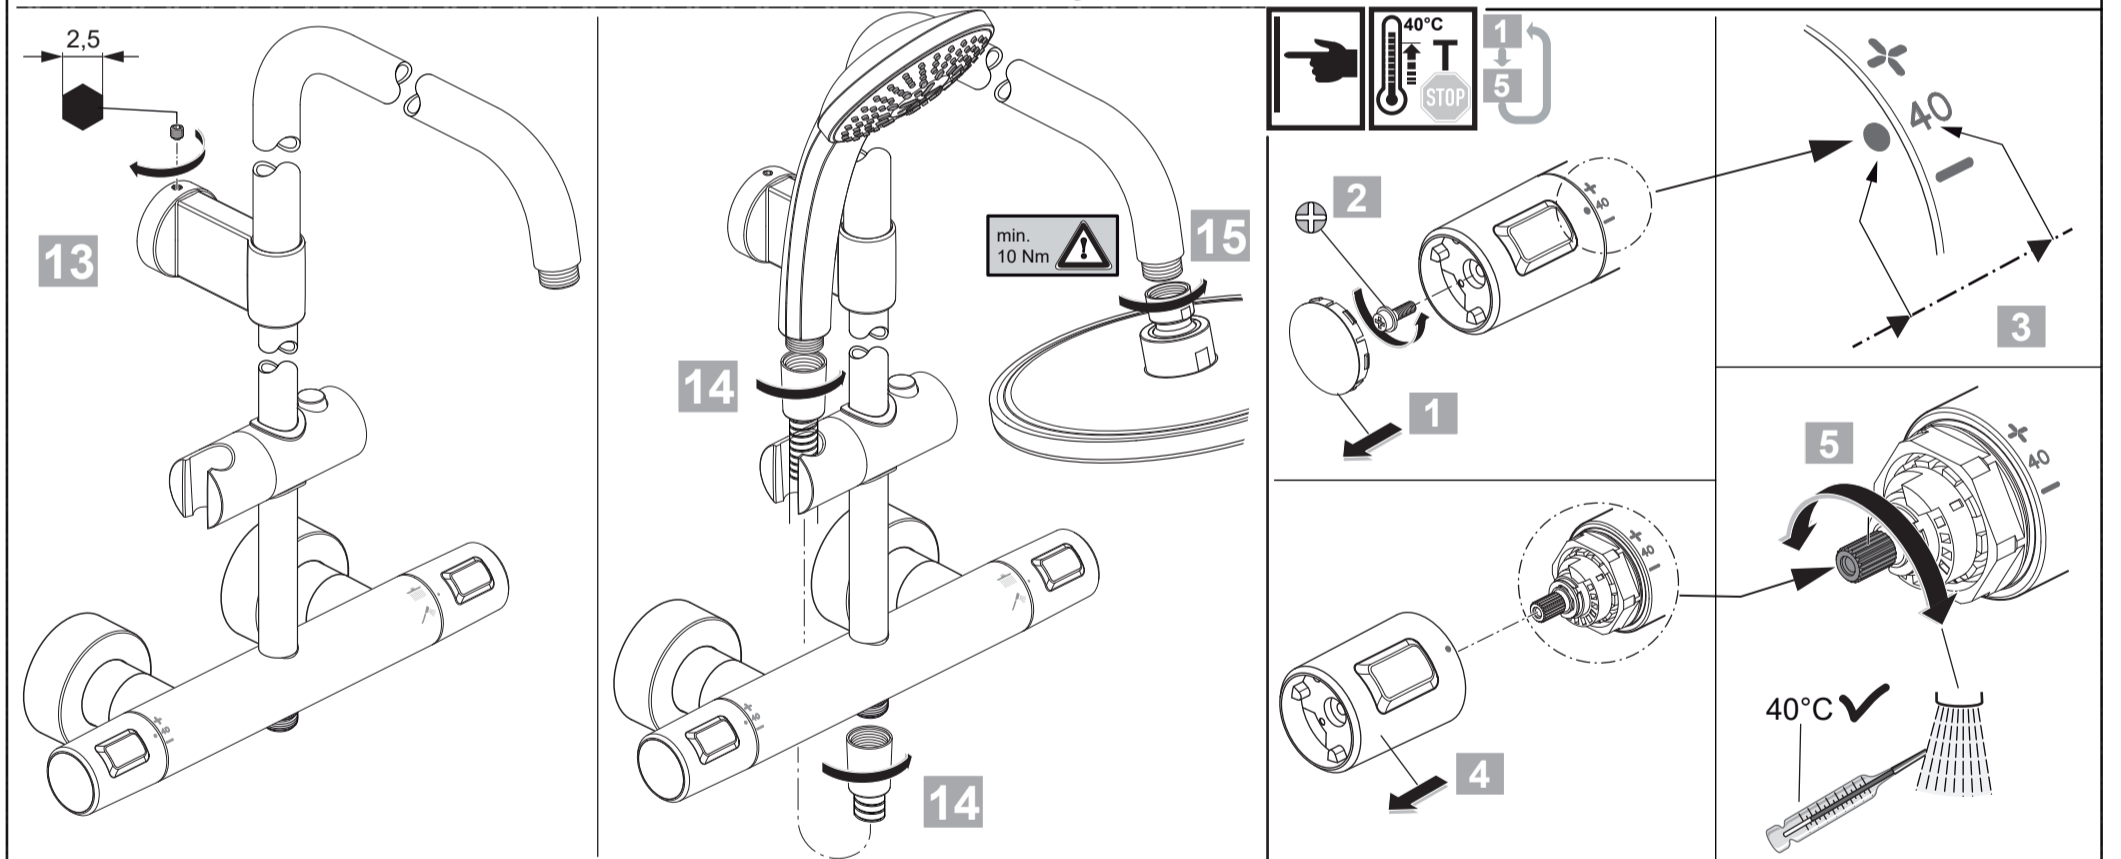

Ideal Standard

CERATHERM T25
A 7546 XG

0221 / A 868 964
 Made in Germany

Ideal Standard International NV
 Corporate Village - Gent Building
 Da Vincilaan 2
 1935 Zaventem
 Belgium

www.idealstandardinternational.com