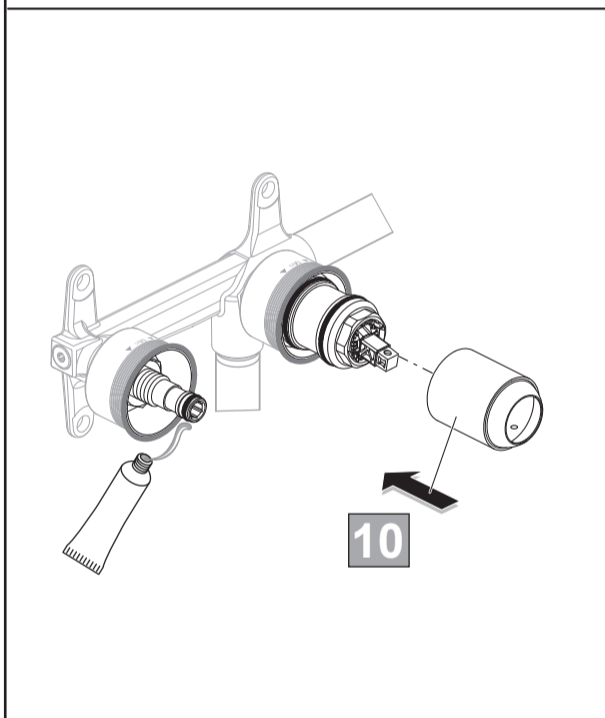

P	bar		MAX. 10		5		Q (3 bar)
	T	°C		MAX. 80		65		I/min
						55		5