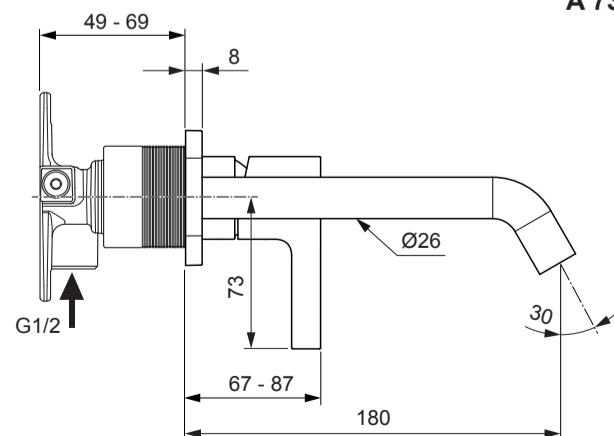

Ideal Standard

Joy

A 7380 .. A7381 ..

1019 / A 868 623

A 7381 ..

A 7380 ..

Ideal Standard International NV
 Corporate Village - Gent Building
 Da Vincilaan 2
 1935 Zaventem
 Belgium

www.idealstandardinternational.com