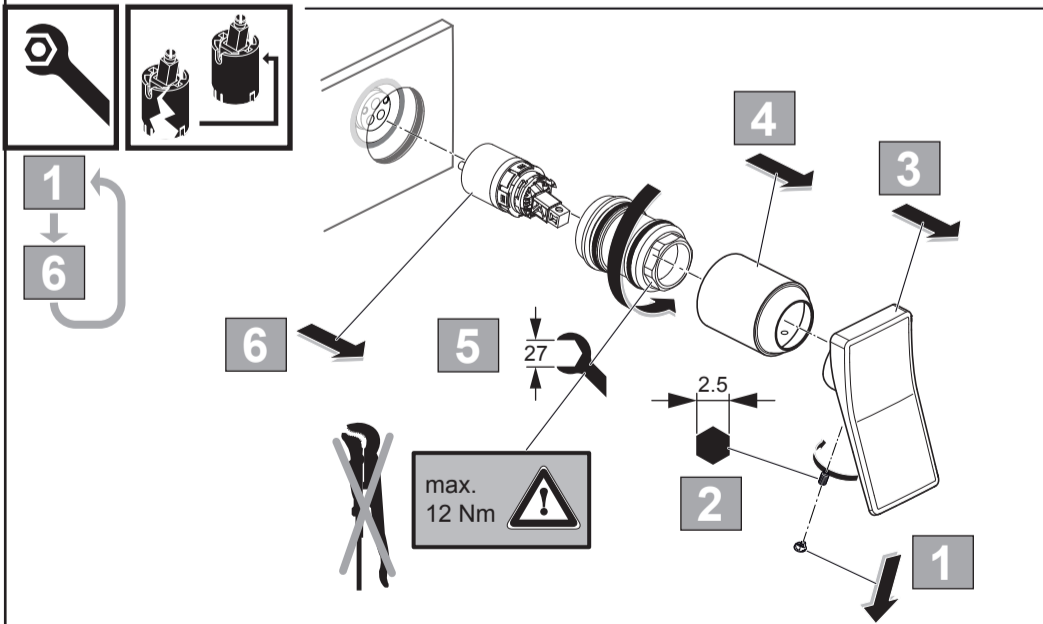

Ideal Standard

CHECK

A 7371 .. A7372 ..

1019 / A 868 619

A 7372 ..

A 7371 ..

Ideal Standard International NV  
 Corporate Village - Gent Building  
 Da Vincilaan 2  
 1935 Zaventem  
 Belgium

www.idealstandardinternational.com