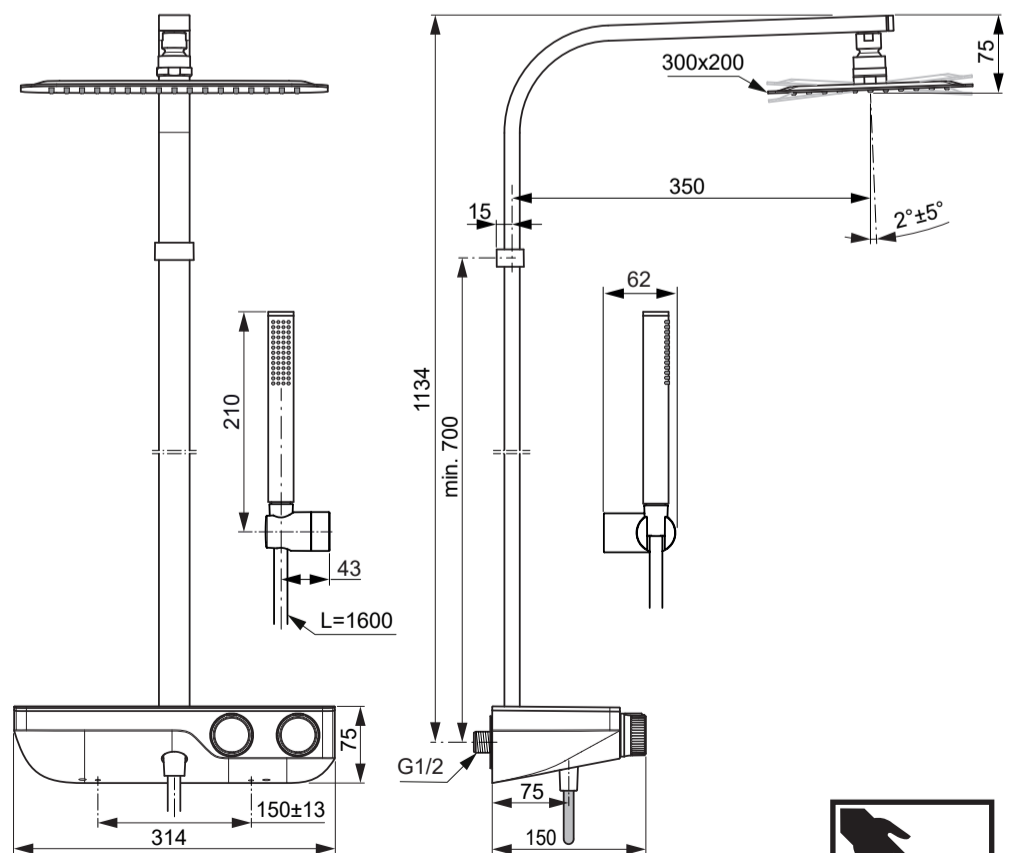

Ideal Standard International NV
Corporate Village - Gent Building
Da Vincilaan 2
1935 Zaventem
Belgium

www.idealstandardinternational.com