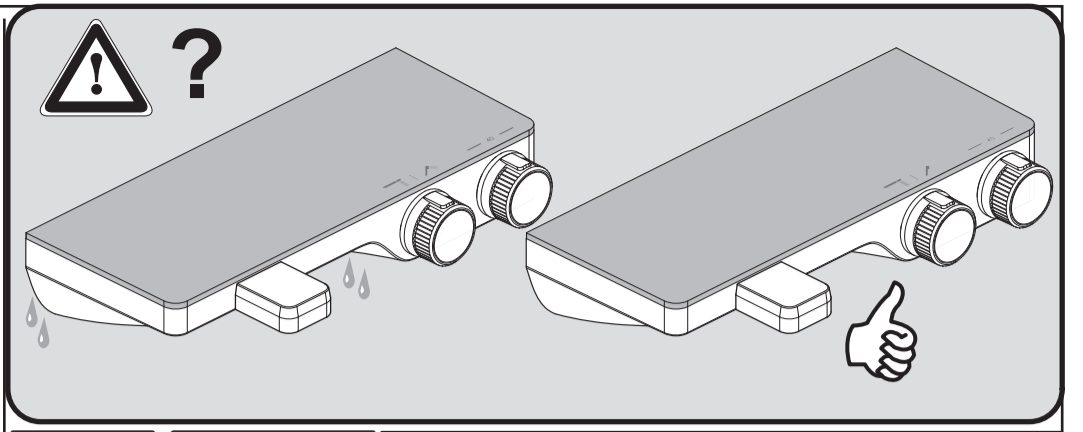

Ideal Standard

CERATHERM S200
A 7330 ..

0721 / A 868 989
 Made in Germany

Ideal Standard International NV
 Corporate Village - Gent Building
 Da Vincilaan 2
 1935 Zaventem
 Belgium

www.idealstandardinternational.com