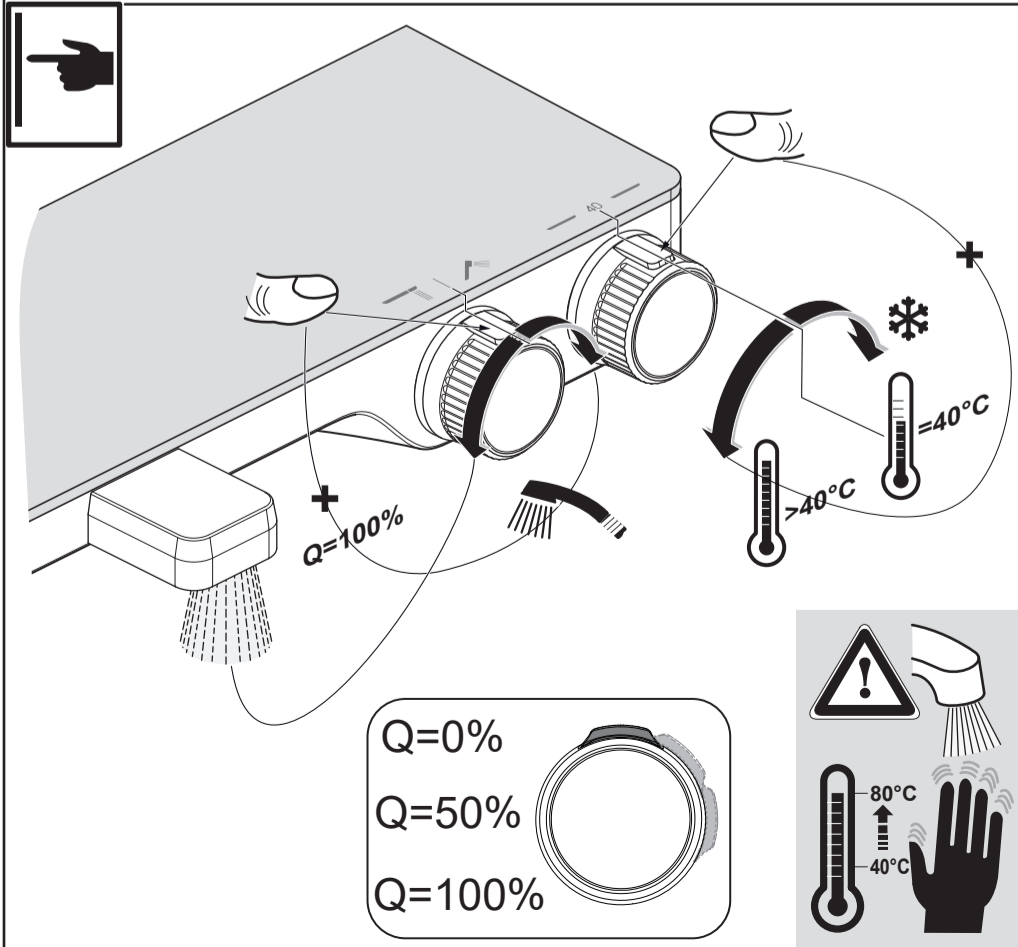

Ideal Standard

CERATHERM S200
A 7330 ..

0721 / A 868 989
 Made in Germany

Ideal Standard International NV
 Corporate Village - Gent Building
 Da Vincilaan 2
 1935 Zaventem
 Belgium

www.idealstandardinternational.com