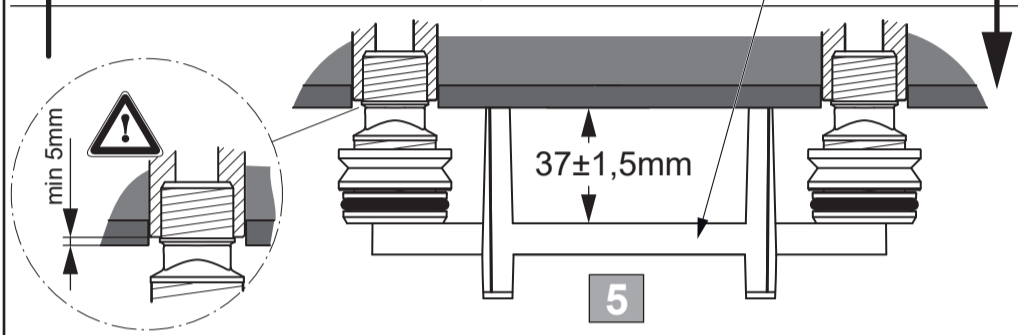

Ideal Standard

CERATHERM S200
A 7330 ..

0721 / A 868 989
 Made in Germany

Ideal Standard International NV
 Corporate Village - Gent Building
 Da Vincilaan 2
 1935 Zaventem
 Belgium

www.idealstandardinternational.com