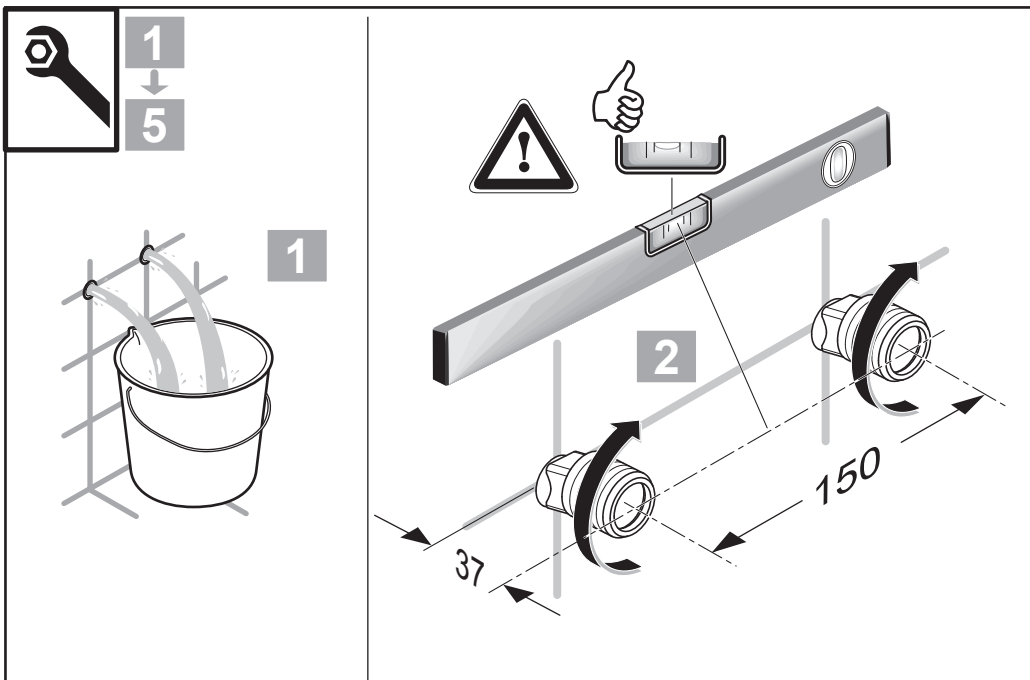

CERATHERM T20
 A 7236 ..

0320 / A 868 569
 Made in Germany

Ideal Standard International NV
 Corporate Village - Gent Building
 Da Vincilaan 2
 1935 Zaventem
 Belgium

www.idealstandardinternational.com

	P	bar			
	T	°C			
					8