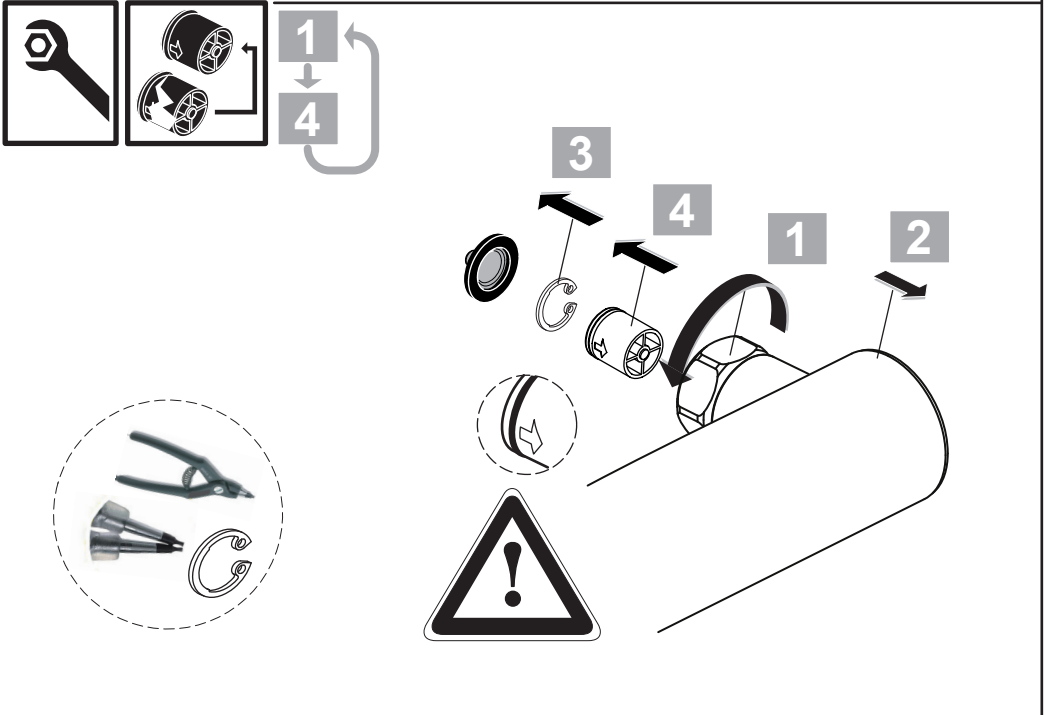

CERATHERM T20
 A 7236 ..

0320 / A 868 569
 Made in Germany

Ideal Standard International NV
 Corporate Village - Gent Building
 Da Vincilaan 2
 1935 Zaventem
 Belgium

www.idealstandardinternational.com

	P	bar			
	T	°C			
					8