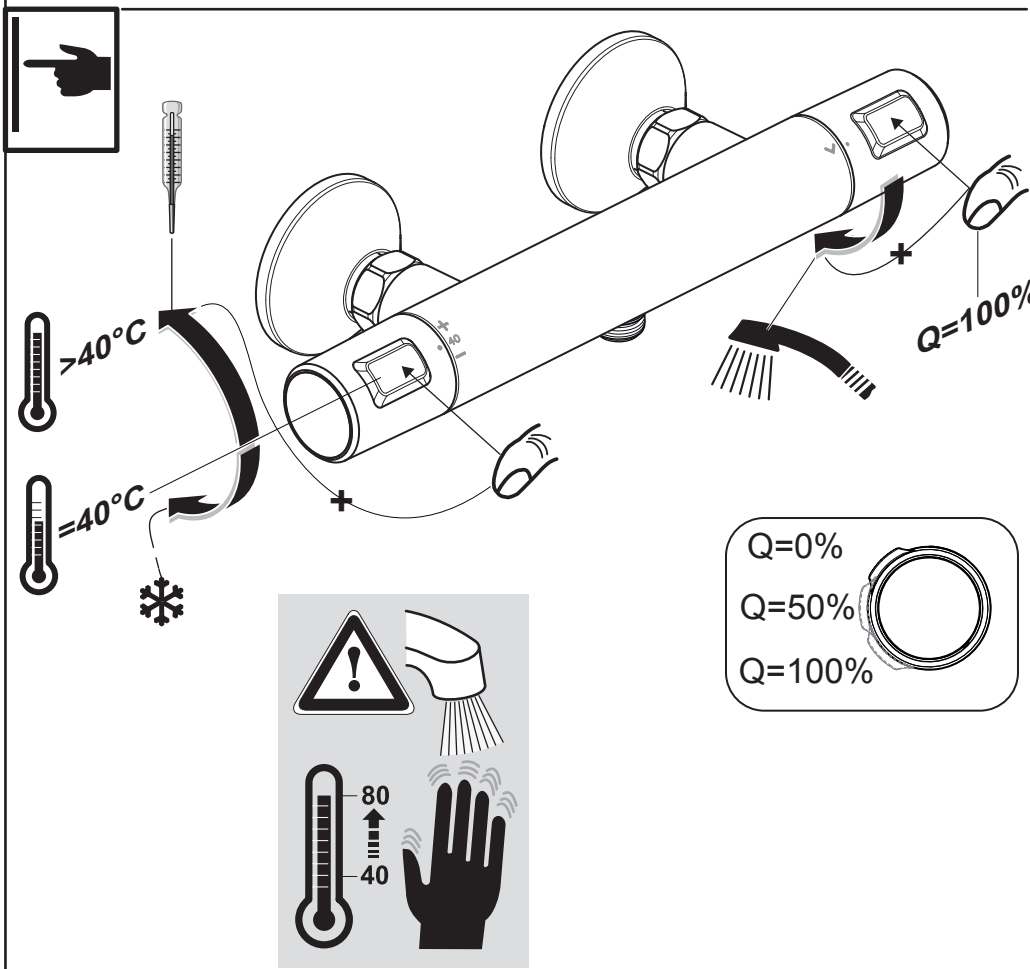

CERATHERM T20
 A 7236 ..

0320 / A 868 569
 Made in Germany

Ideal Standard International NV
 Corporate Village - Gent Building
 Da Vincilaan 2
 1935 Zaventem
 Belgium

www.idealstandardinternational.com

	P	bar			
	T	°C			
					8