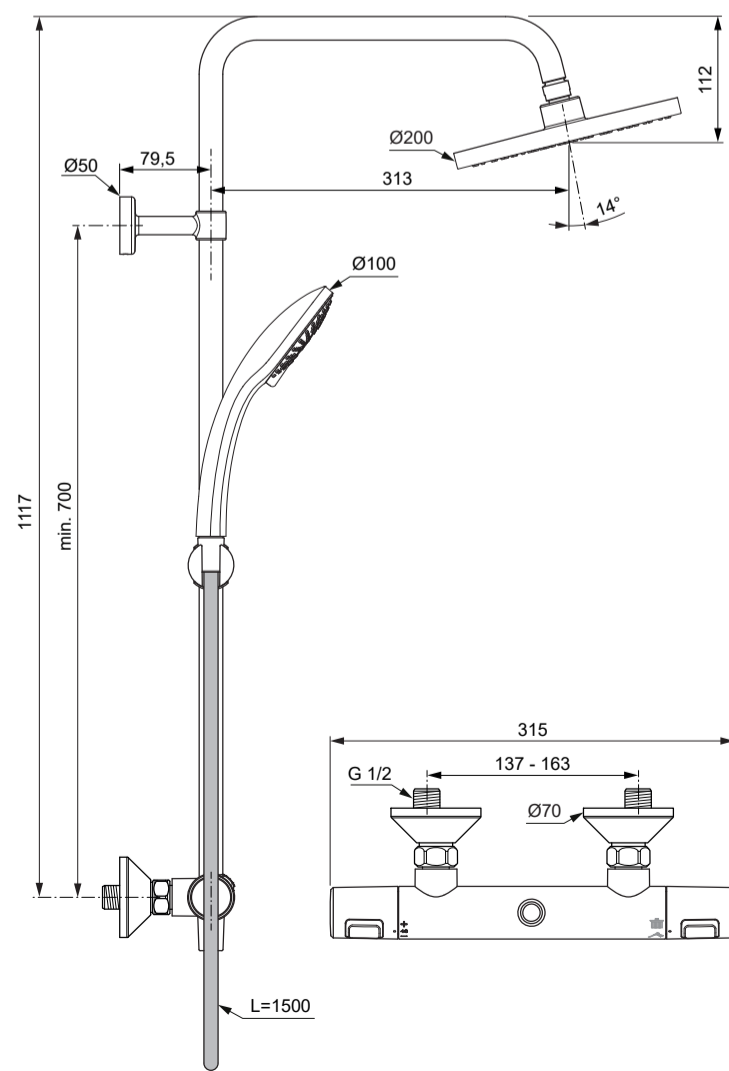

Ideal Standard International NV
Corporate Village - Gent Building
Da Vincilaan 2
1935 Zaventem
Belgium

www.idealstandardinternational.com