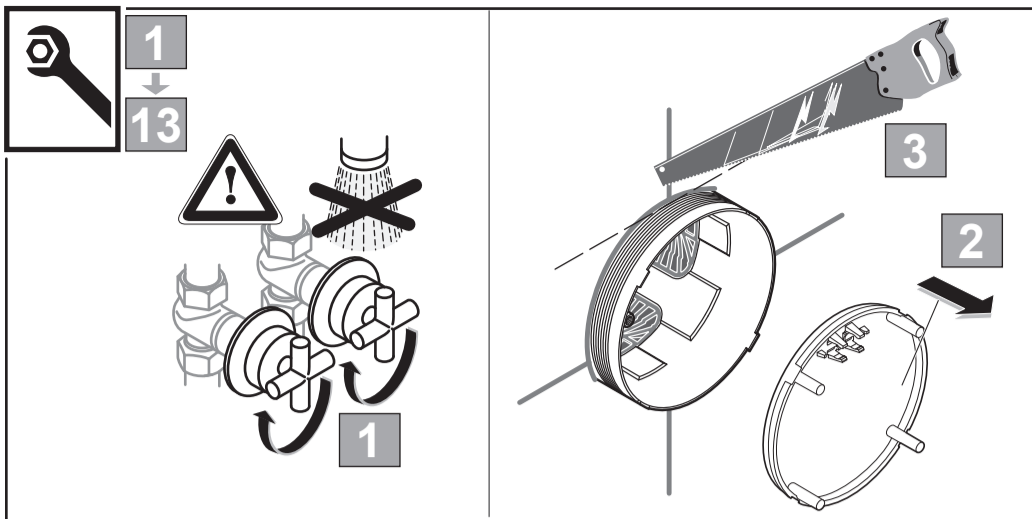

EDGE
 A 7124 ...

0818 / A 868 462
 (+ A 865 612)
 Made in Germany

Ideal Standard International NV
 Corporate Village - Gent Building
 Da Vincilaan 2
 1935 Zaventem
 Belgium

www.idealstandardinternational.com