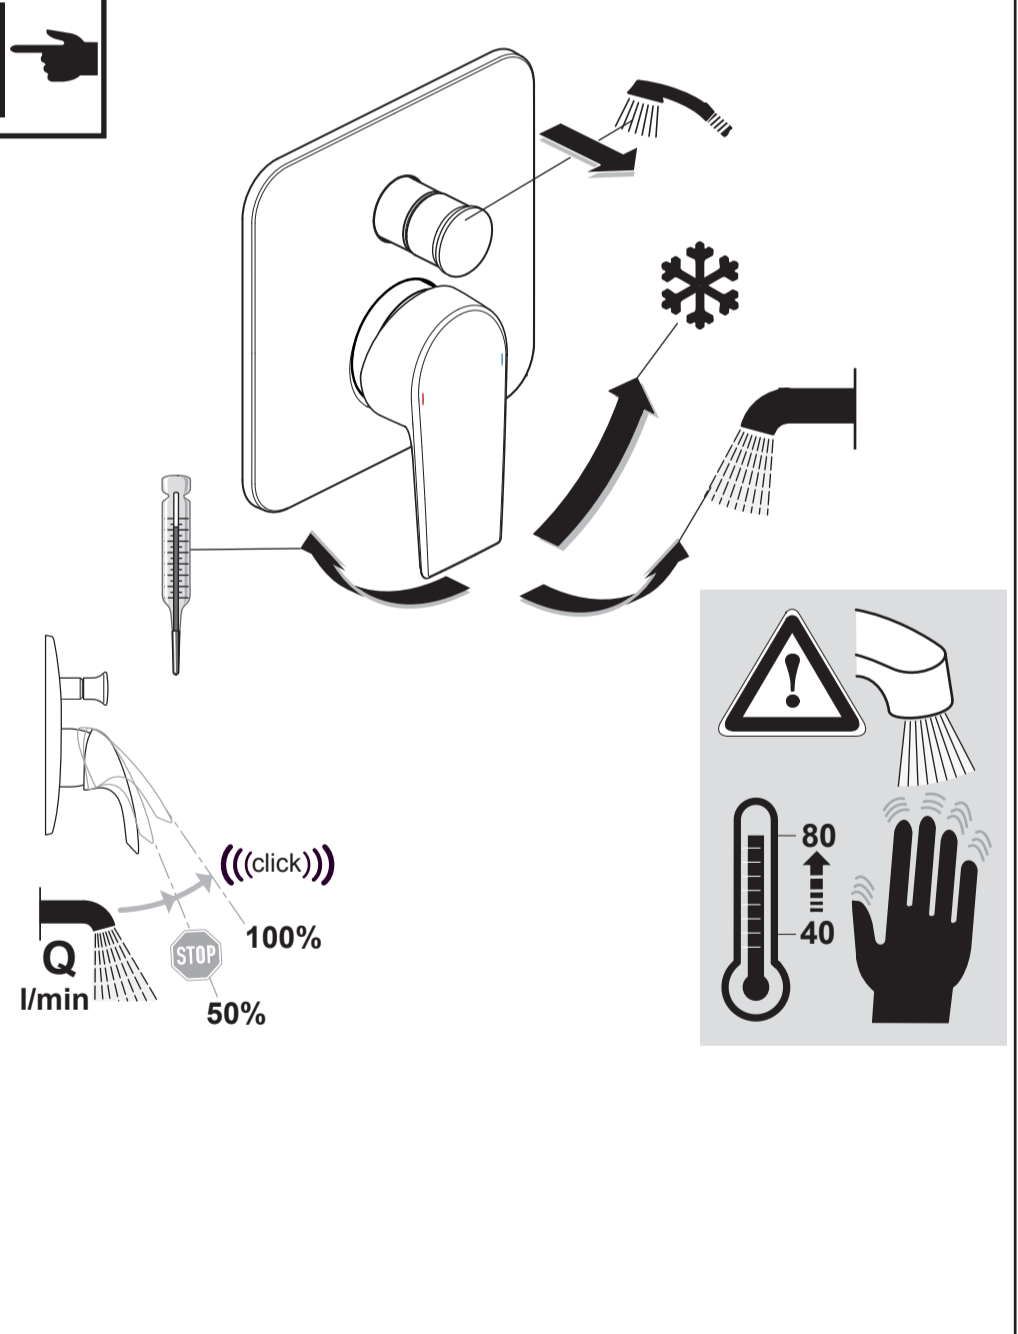

P	bar	0,5	MAX. 10	5		Q (3 bar)
	T	°C		MAX. 80	65		I/min
					40		23