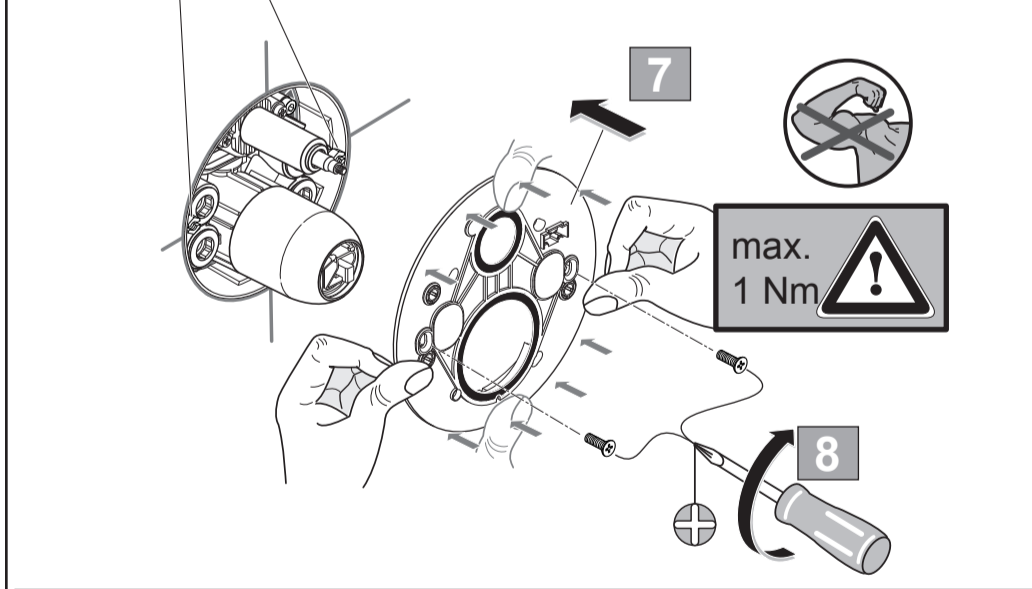

P	bar	0,5	MAX. 10	5		Q (3 bar)
	T	°C		MAX. 80	65		I/min
					40		23