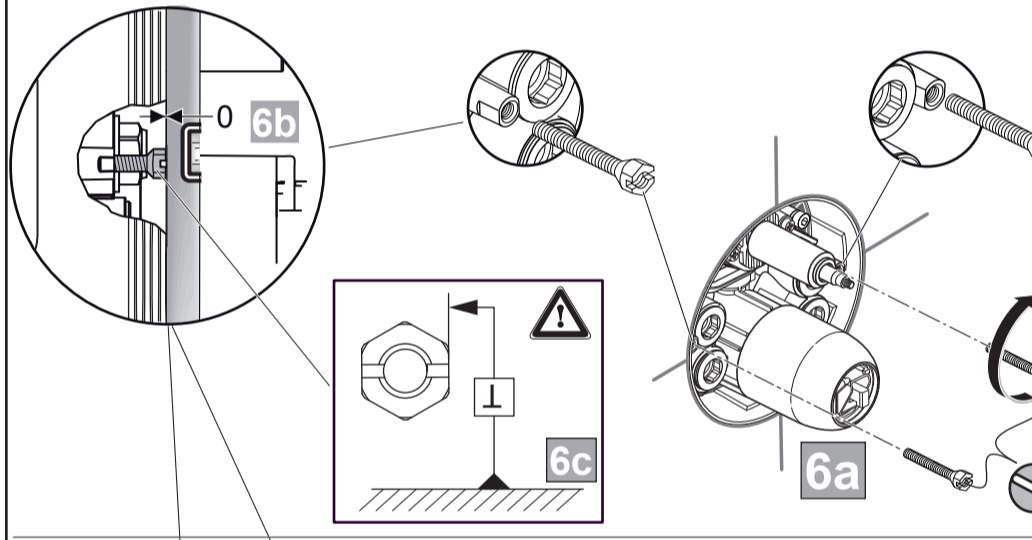

P	bar	0,5	MAX. 10	5		Q (3 bar)
	T	°C		MAX. 80	65		I/min
					40		23