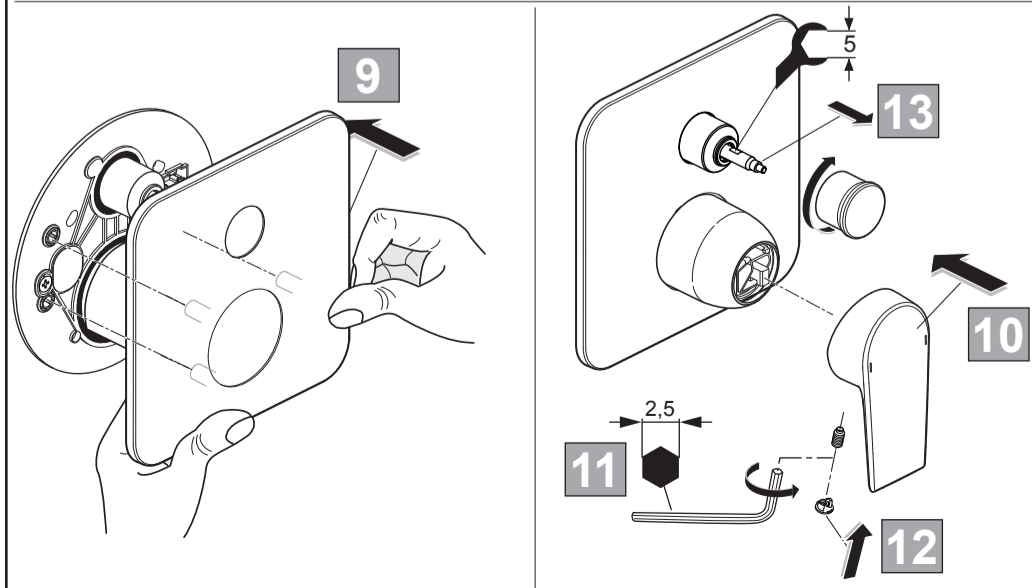

P	bar	0,5	MAX. 10	5		Q (3 bar)
	T	°C		MAX. 80	65		I/min
					40		23