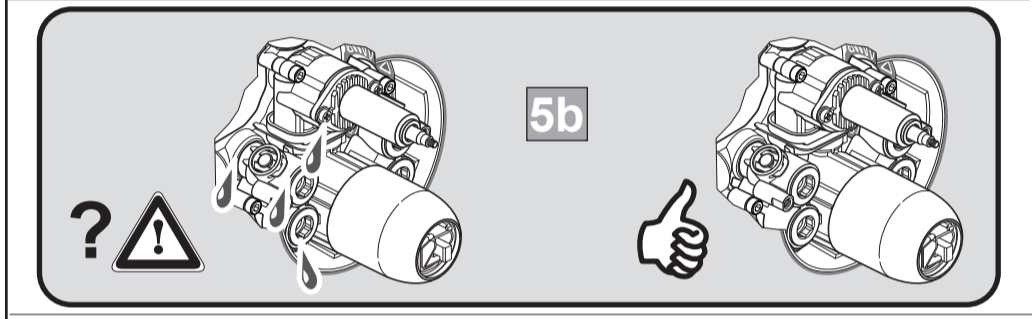

P	bar	0,5	MAX. 10	5		Q (3 bar)
	T	°C		MAX. 80	65		I/min
					40		23