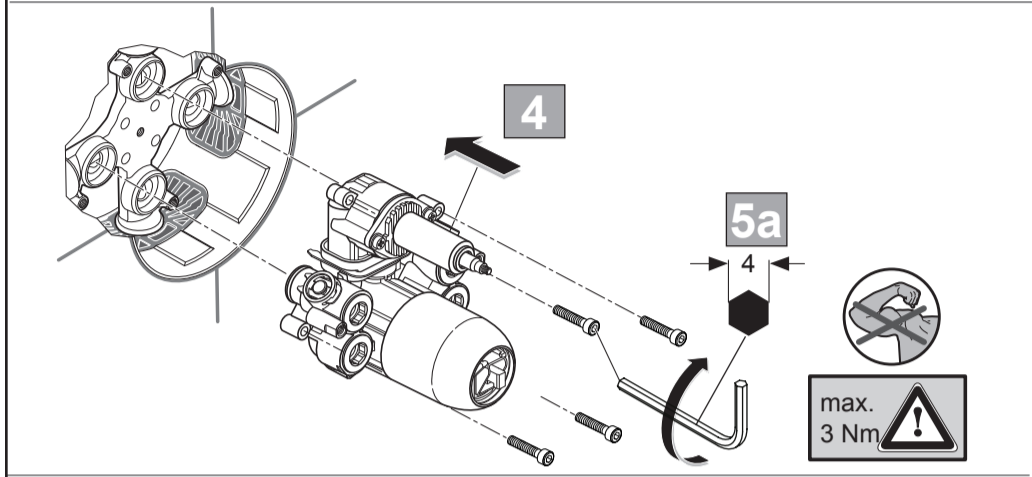

EDGE
 A 7124 ...

0818 / A 868 462
 (+ A 865 612)
 Made in Germany

Ideal Standard International NV
 Corporate Village - Gent Building
 Da Vincilaan 2
 1935 Zaventem
 Belgium

www.idealstandardinternational.com