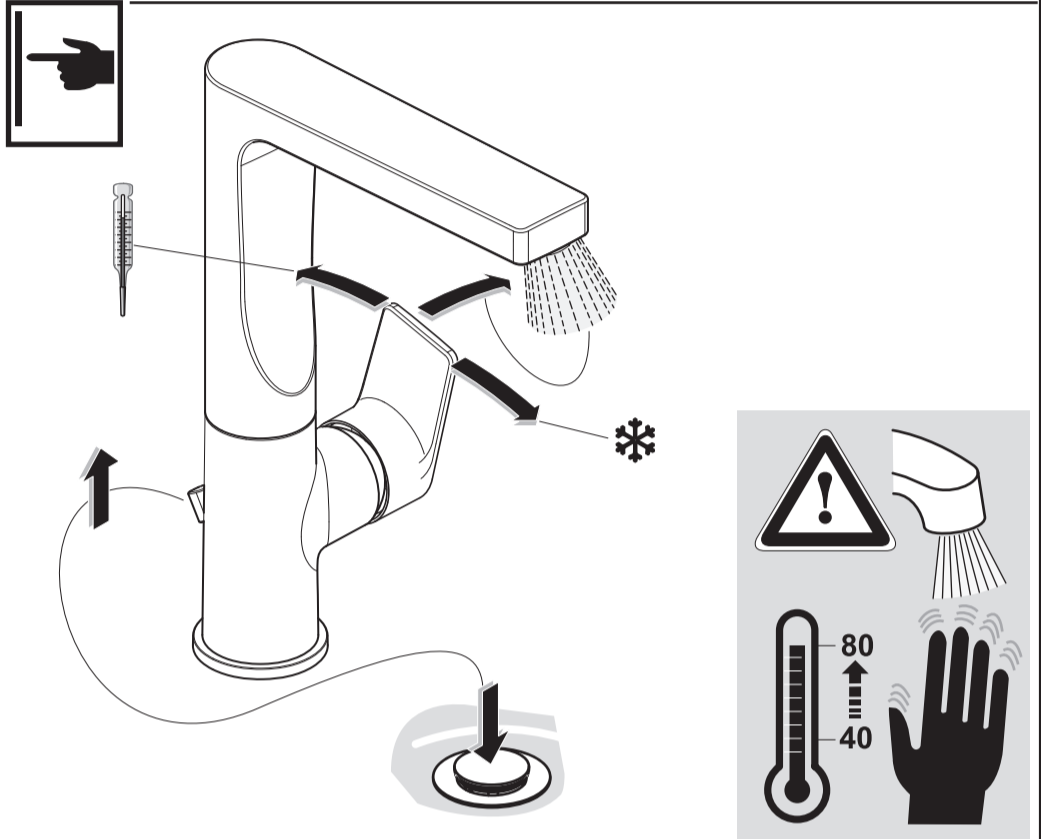

**A 7111 ..**

**A 7110 ..**

Ideal Standard International NV  
 Corporate Village - Gent Building  
 Da Vincilaan 2  
 1935 Zaventem  
 Belgium

www.idealstandardinternational.com

	<b>P</b> bar				<b>Q</b> (3 bar)
	<b>T</b> °C				<b>l/min</b> 5