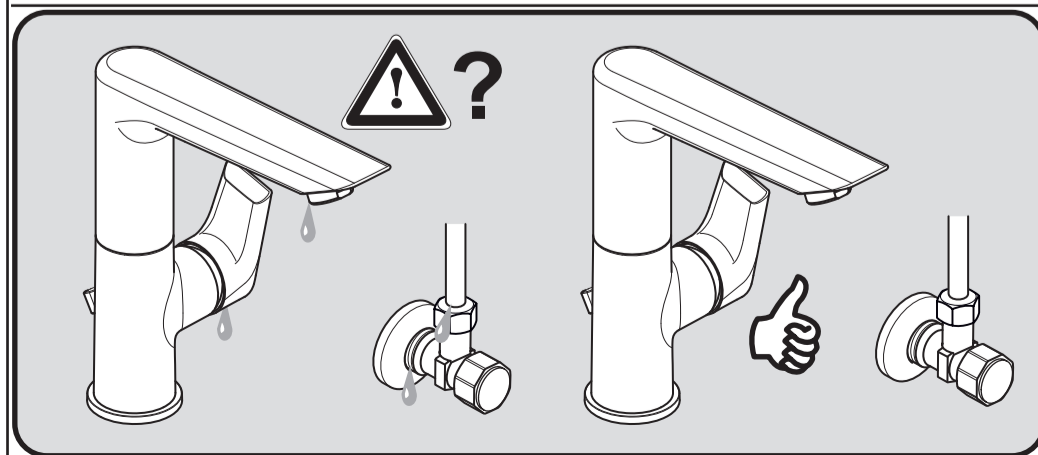

**A 7111 ..**

**A 7110 ..**

Ideal Standard International NV  
 Corporate Village - Gent Building  
 Da Vincilaan 2  
 1935 Zaventem  
 Belgium

www.idealstandardinternational.com

	<b>P</b> bar				<b>Q</b> (3 bar)
	<b>T</b> °C				<b>l/min</b> 5