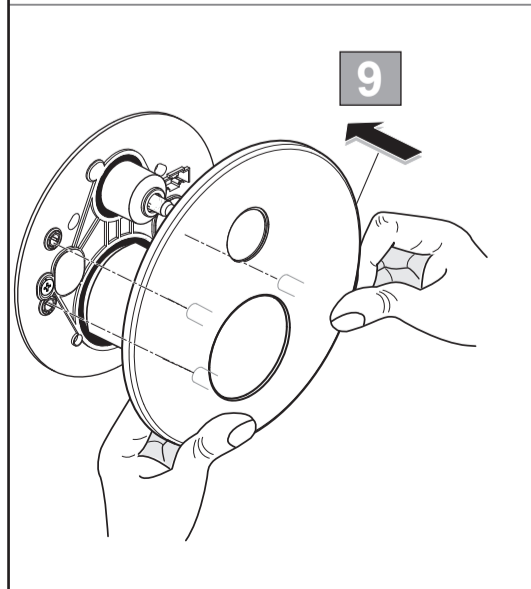

P	bar	MAX. 10	5	Q (3 bar)
0,5				
T	°C	MAX. 80	65	40
				23