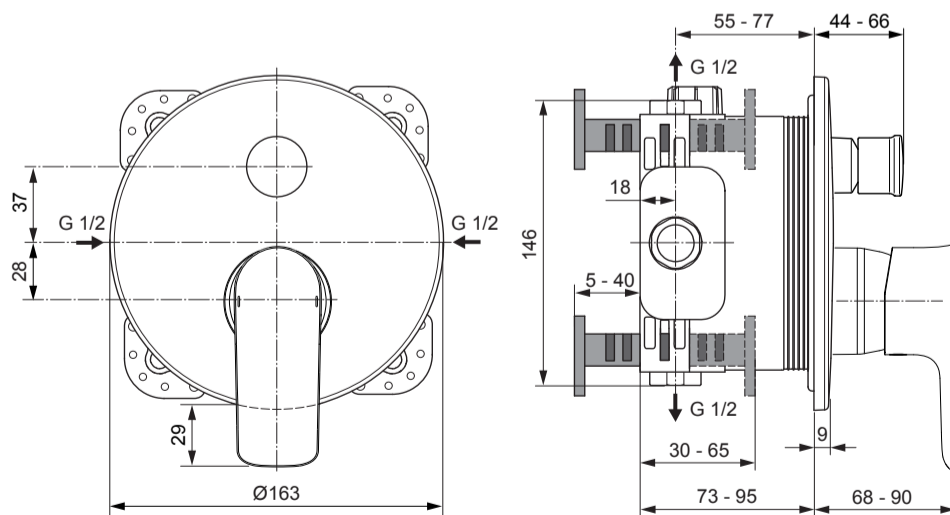

Ideal Standard International NV
Corporate Village - Gent Building
Da Vincilaan 2
1935 Zaventem
Belgium

www.idealstandardinternational.com