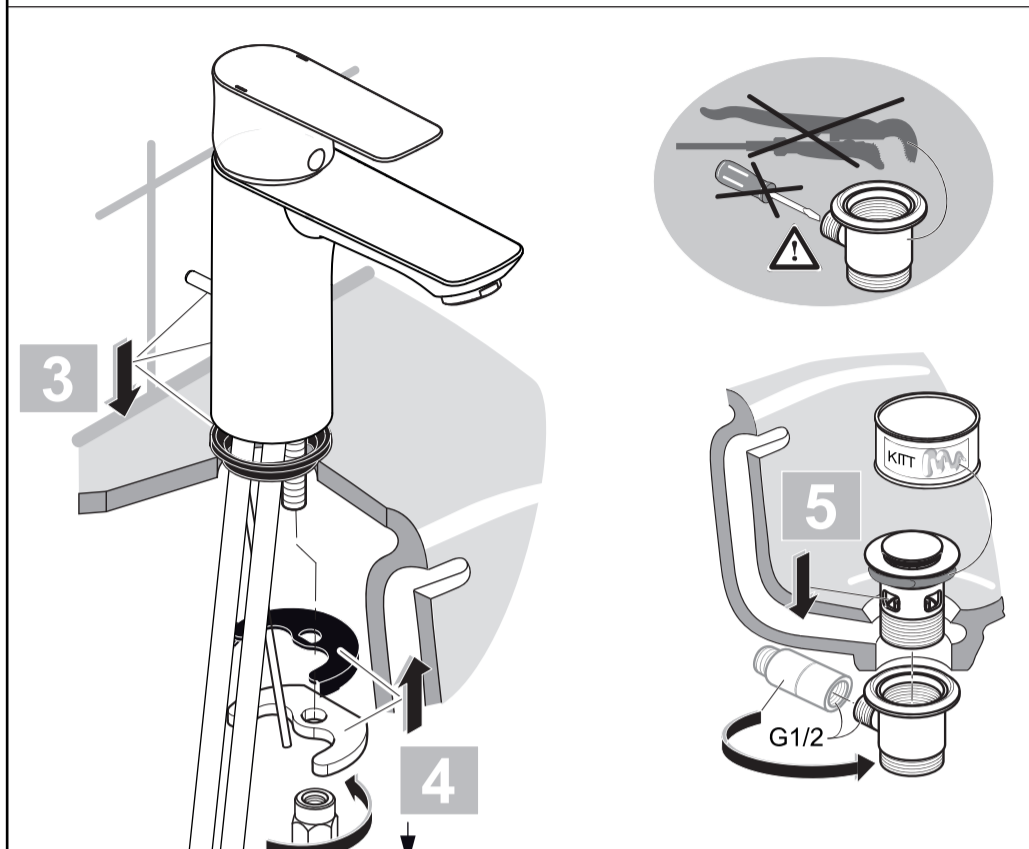

P	bar	0,5		MAX. 10	5		Q (3 bar)
	T	°C			MAX. 85	65		l/min
						40		5