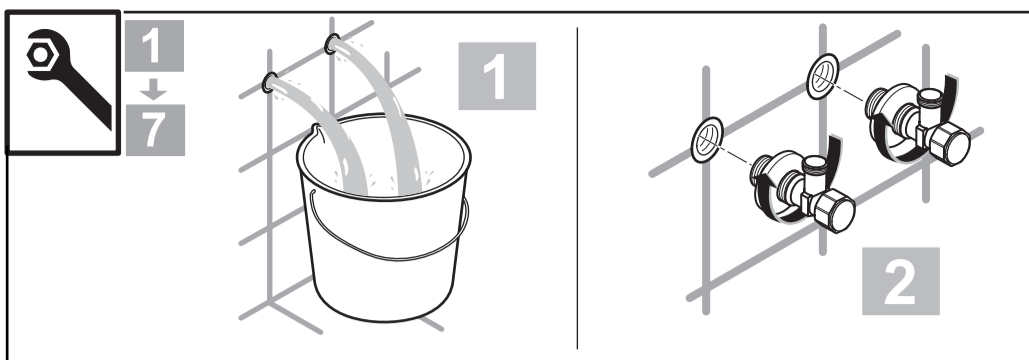

P	bar	0,5		MAX. 10	5		Q (3 bar)
	T	°C			MAX. 85	65		l/min
						40		5