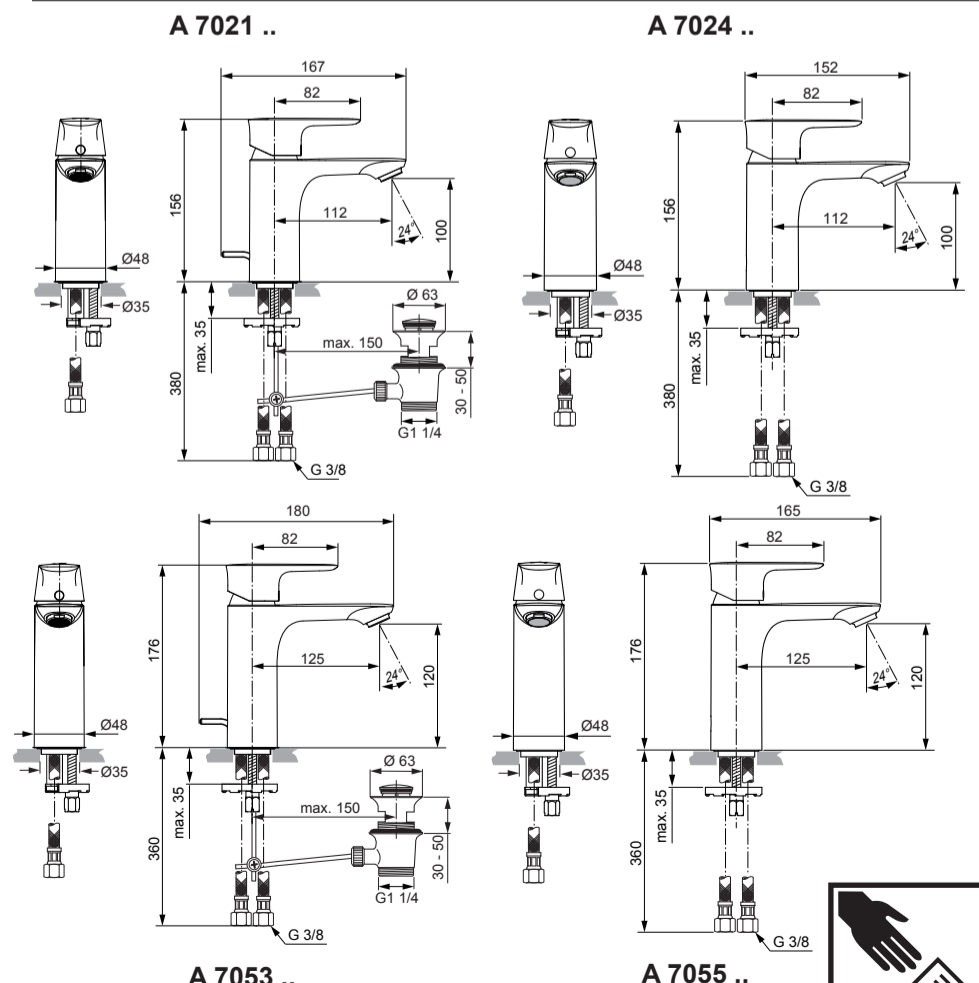

Ideal Standard International NV
Corporate Village - Gent Building
Da Vincilaan 2
1935 Zaventem
Belgium

www.idealstandardinternational.com