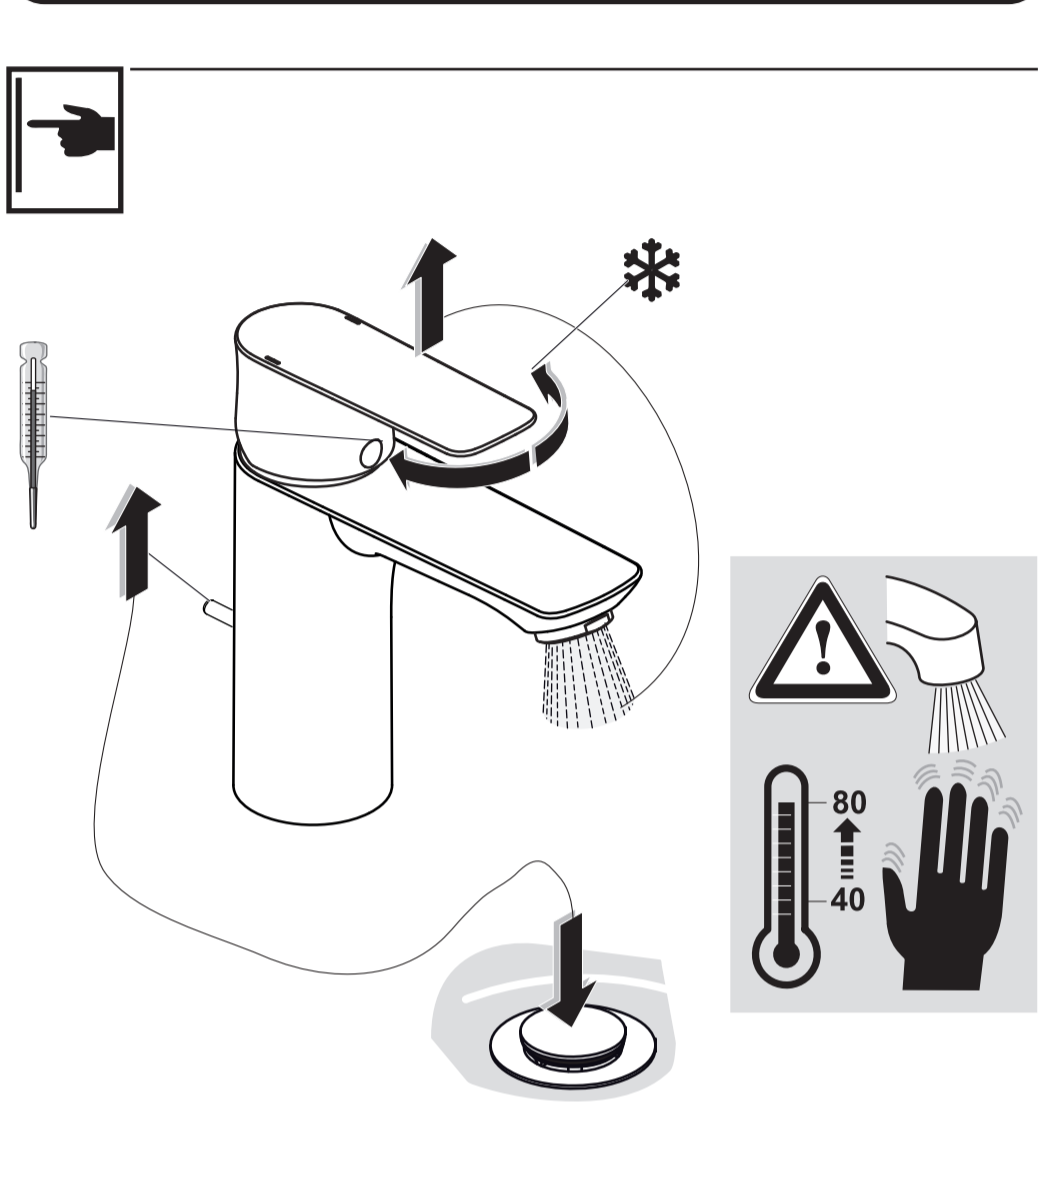

P	bar	0,5		MAX. 10	5		Q (3 bar)
	T	°C			MAX. 85	65		l/min
						40		5