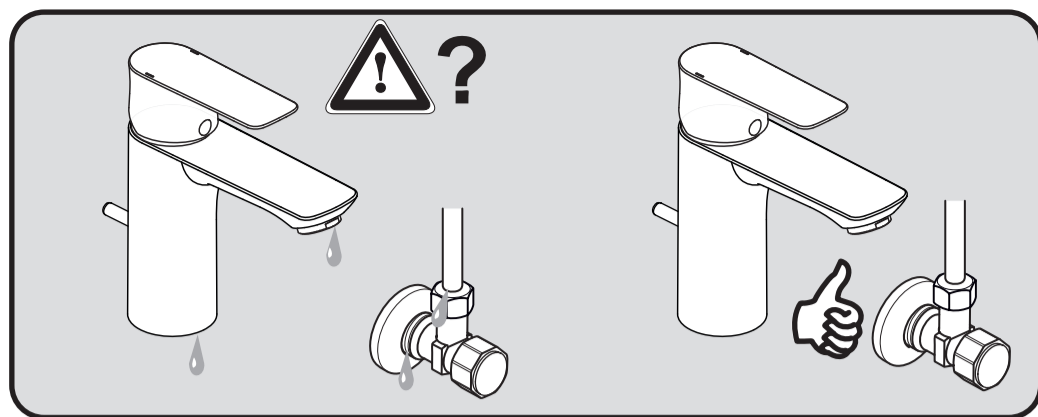

P	bar	0,5		MAX. 10	5		Q (3 bar)
	T	°C			MAX. 85	65		l/min
						40		5