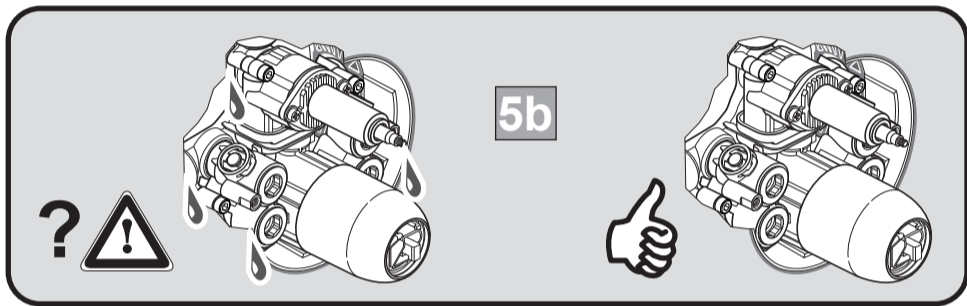

P	bar	0,5	MAX. 10	5	Thumbs up	Q (3 bar)
T	°C		MAX. 80	65	Thumbs up	l/min
				40		23