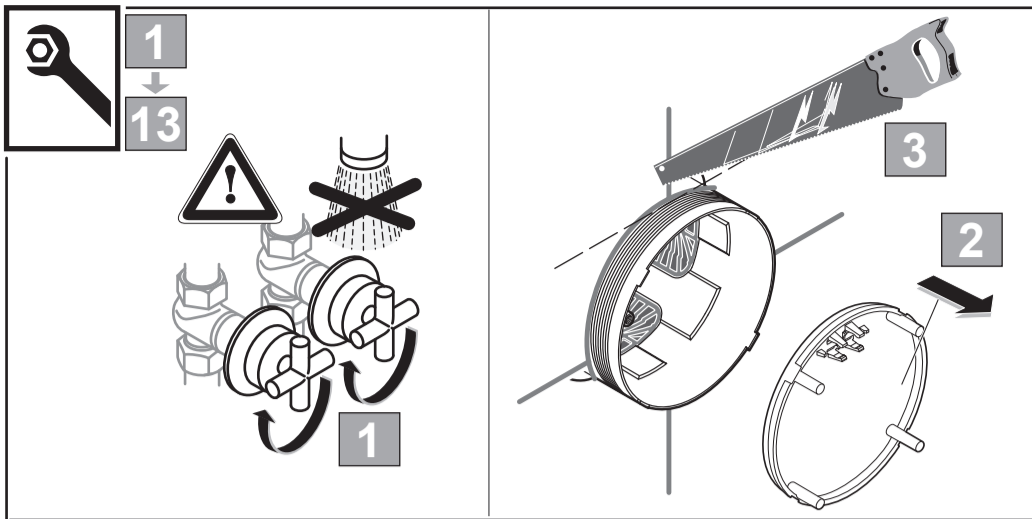

Pressure 0,3 MPa 3 bar	Temperature °C	Symbol	0	1	2	3	4	5	6	7	8	9	
			°C	°C	°C	°C	°C	°C	°C	°C	°C	°C	°C
50°C	16°C	❄️	49,5	49,5	48	46	42,5	41	37	33,5	31	28	
65°C	16°C		65	65	63,5	60,5	57	53,5	49	44,5	39	34,5	
81°C	16°C		81	81	78,5	73	69	63,5	56	49	42,5	36