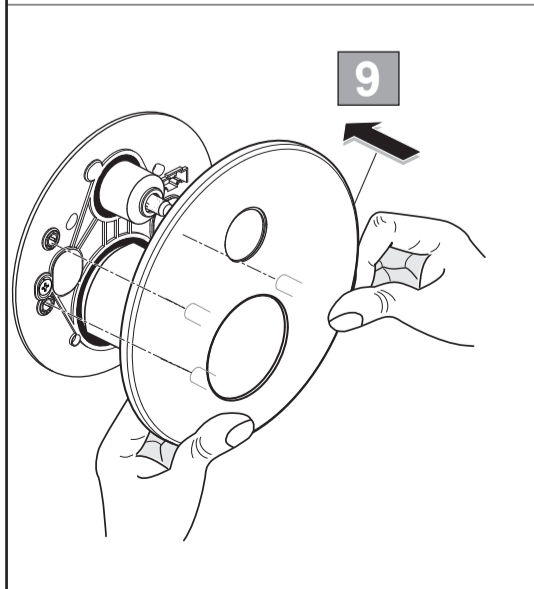

P	bar	0,5	MAX. 10	5	Thumbs up	Q (3 bar)
T	°C		MAX. 80	65	Thumbs up	l/min
				40		23