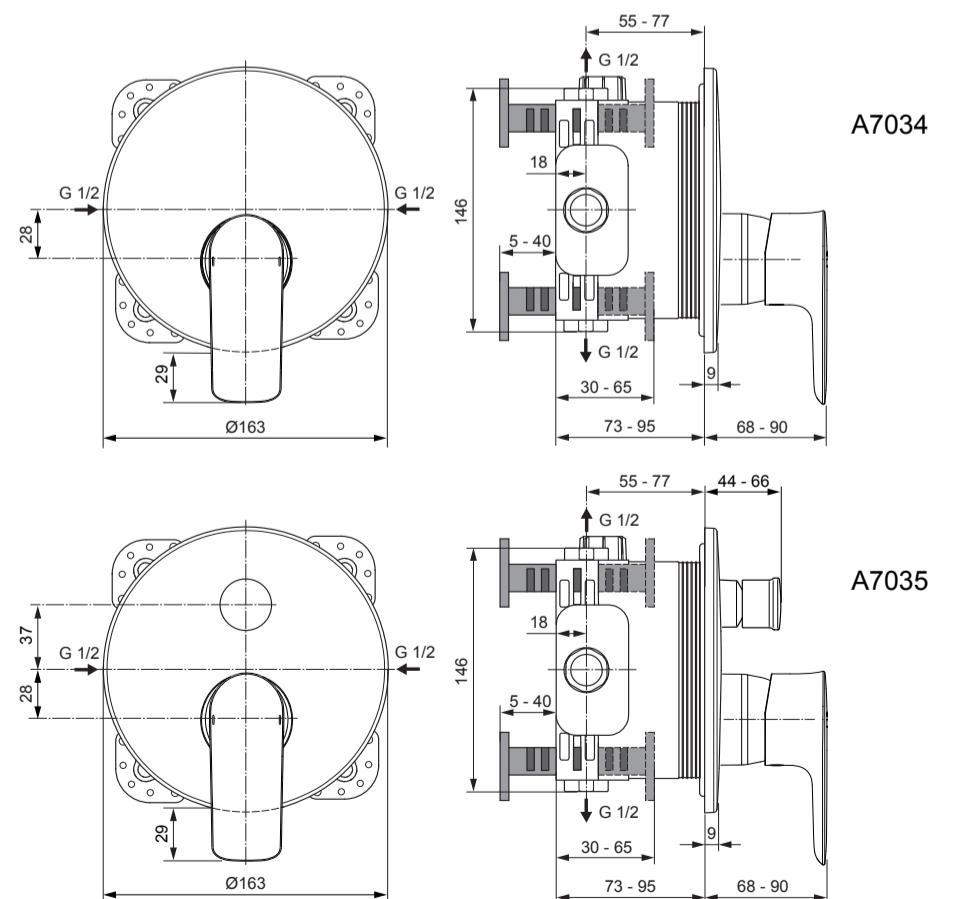

Ideal Standard

CONNECT AIR
A 7034 .. A 7035 ..

0919 / A 868 373
(+ A 865 612)
Made in Germany