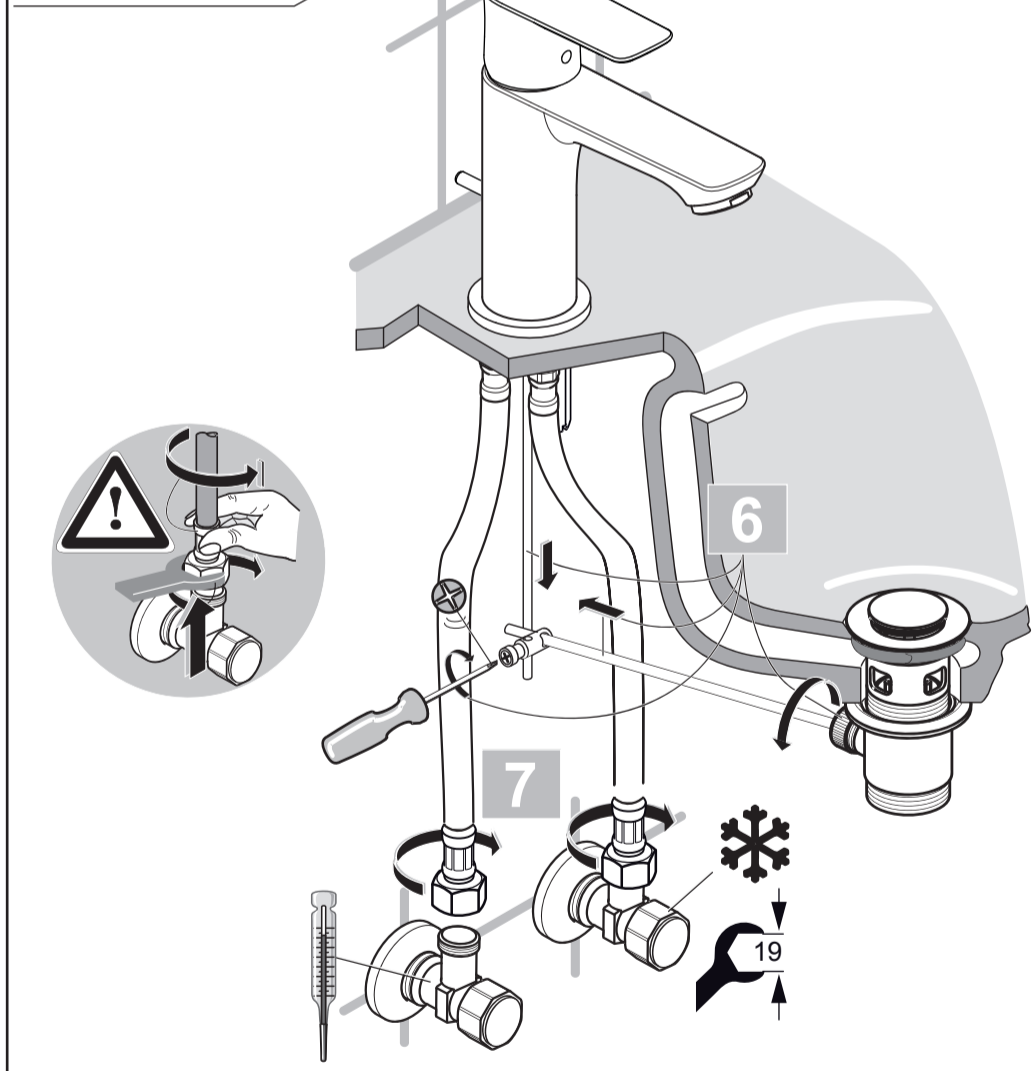

A 7008 ..

A 7011 ..

A 7013 ..

A 7016 ..

Ideal Standard International NV
 Corporate Village - Gent Building
 Da Vincilaan 2
 1935 Zaventem
 Belgium

www.idealstandardinternational.com

	P	bar		MAX. 10		5		Q (3 bar)
	T	°C		MAX. 85		65		l/min
						40		5