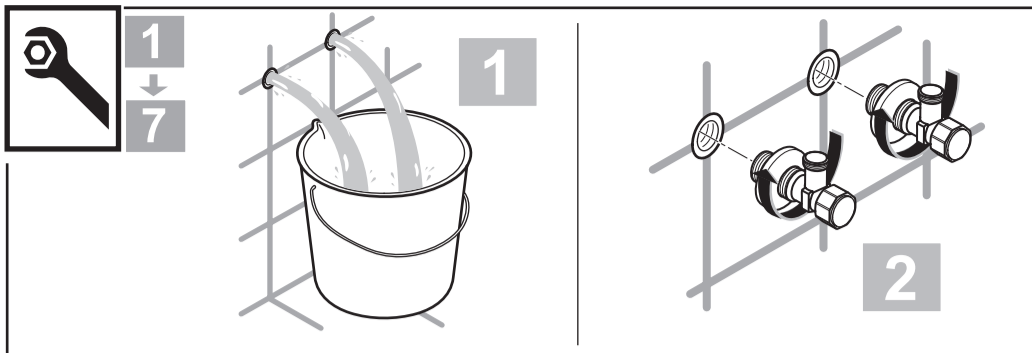

A 7008 ..

A 7011 ..

A 7013 ..

A 7016 ..

Ideal Standard International NV
 Corporate Village - Gent Building
 Da Vincilaan 2
 1935 Zaventem
 Belgium

www.idealstandardinternational.com

	P	bar		MAX. 10		5		Q (3 bar)
	T	°C		MAX. 85		65		l/min
						40		5