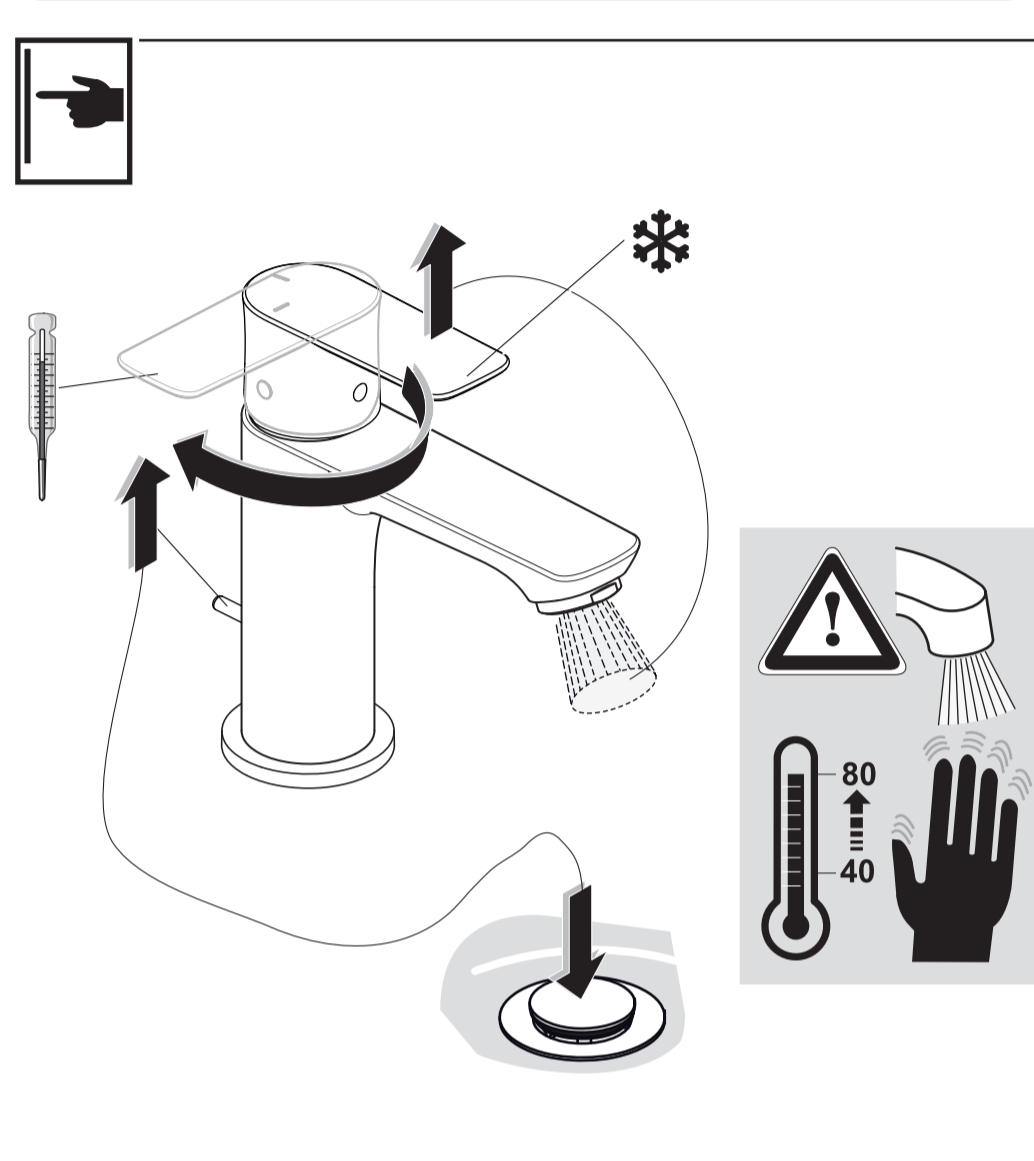

A 7008 ..

A 7011 ..

A 7013 ..

A 7016 ..

Ideal Standard International NV
 Corporate Village - Gent Building
 Da Vincilaan 2
 1935 Zaventem
 Belgium

www.idealstandardinternational.com

	P	bar		MAX. 10		5		Q (3 bar)
	T	°C		MAX. 85		65		l/min
						40		5