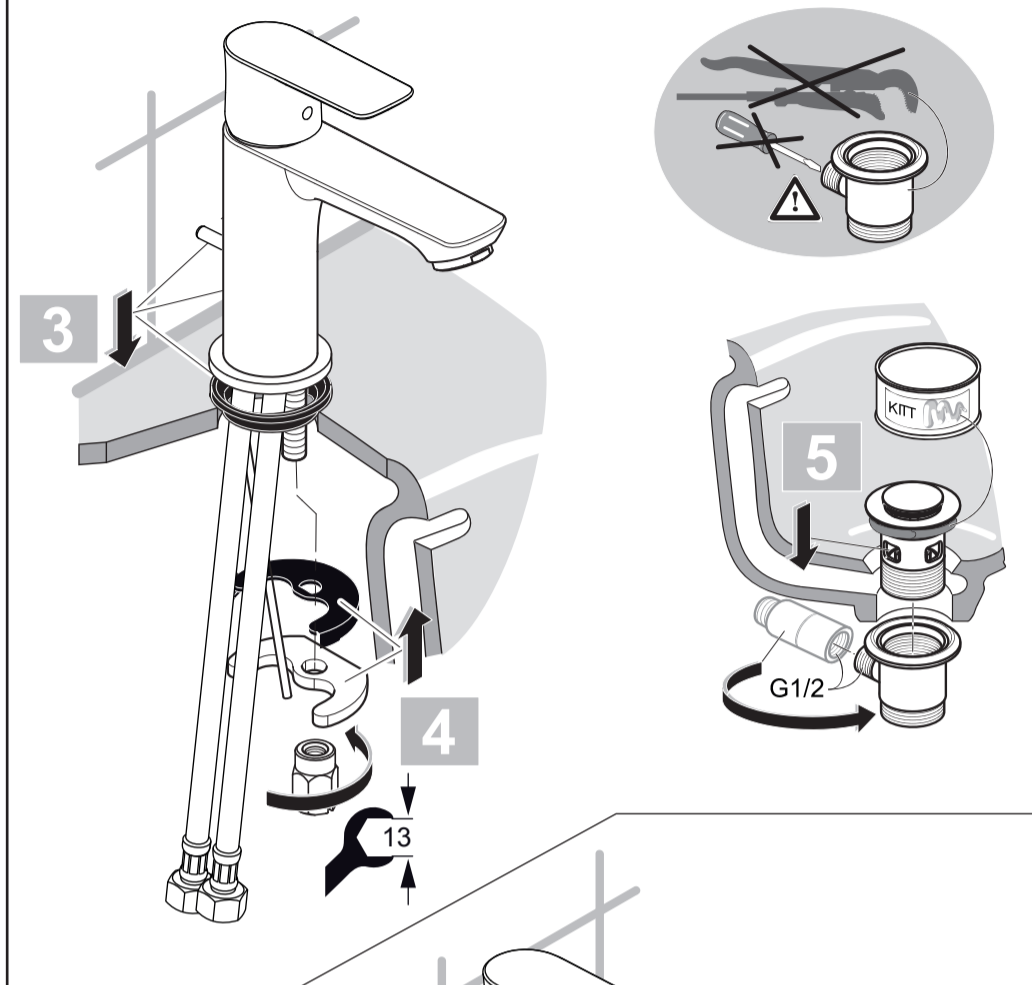

A 7008 ..

A 7011 ..

A 7013 ..

A 7016 ..

Ideal Standard International NV
 Corporate Village - Gent Building
 Da Vincilaan 2
 1935 Zaventem
 Belgium

www.idealstandardinternational.com

	P	bar		MAX. 10		5		Q (3 bar)
	T	°C		MAX. 85		65		l/min
						40		5