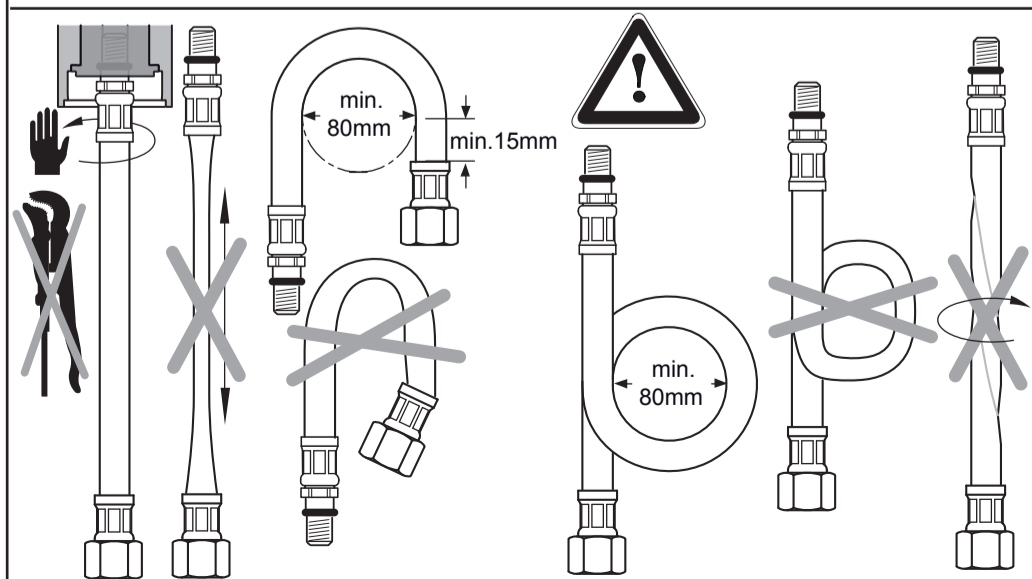

A 7008 ..

A 7011 ..

A 7013 ..

A 7016 ..

Ideal Standard International NV
 Corporate Village - Gent Building
 Da Vincilaan 2
 1935 Zaventem
 Belgium

www.idealstandardinternational.com

	P	bar		MAX. 10		5		Q (3 bar)
	T	°C		MAX. 85		65		l/min
						40		5