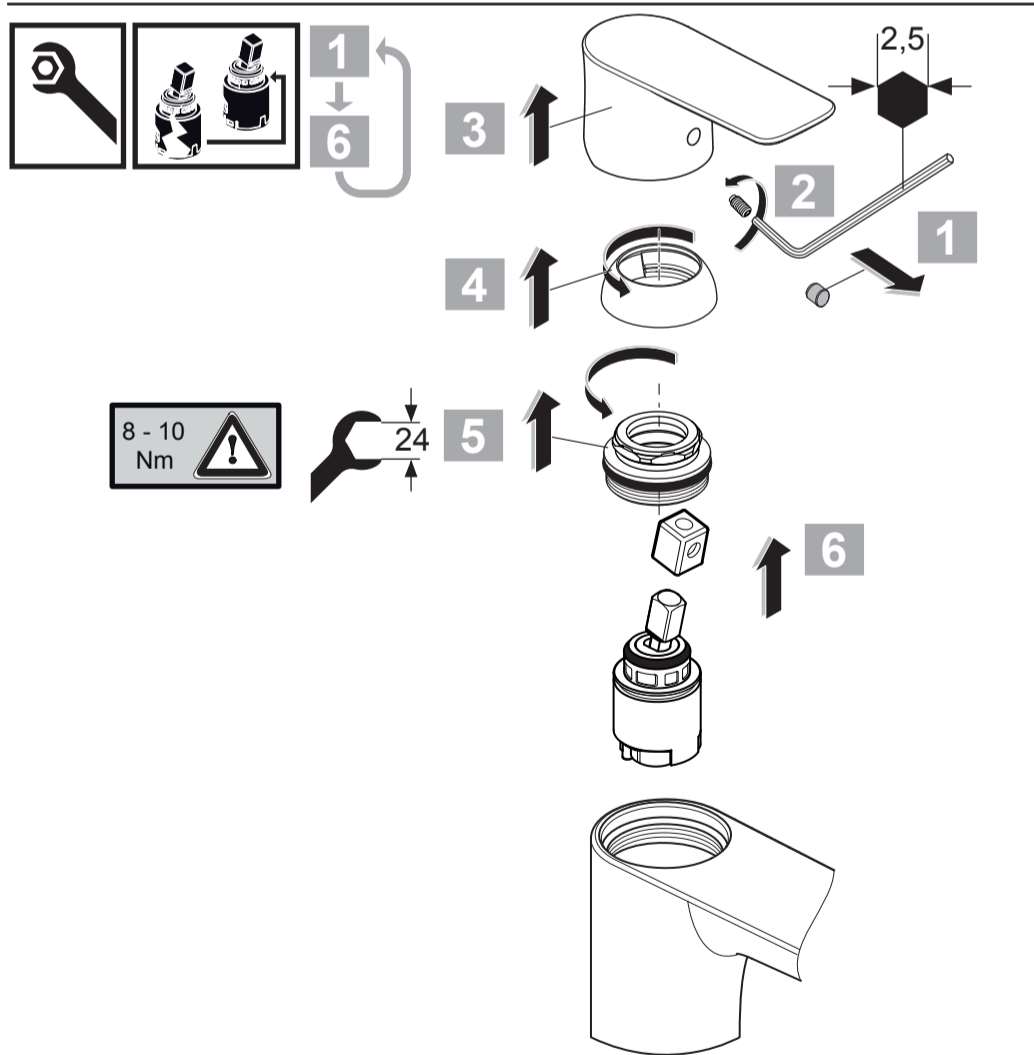

A 7008 ..

A 7011 ..

A 7013 ..

A 7016 ..

Ideal Standard International NV
 Corporate Village - Gent Building
 Da Vincilaan 2
 1935 Zaventem
 Belgium

www.idealstandardinternational.com

	P	bar		MAX. 10		5		Q (3 bar)
	T	°C		MAX. 85		65		l/min
						40		5