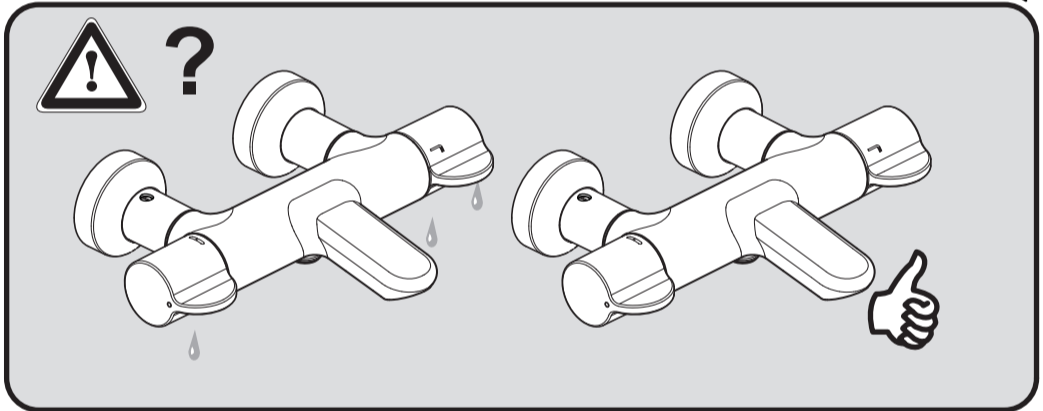

P	bar		MAX. 10		5		Q	(3 bar)
	T	°C		MAX. 80		65		I/min	
						55			18
									20