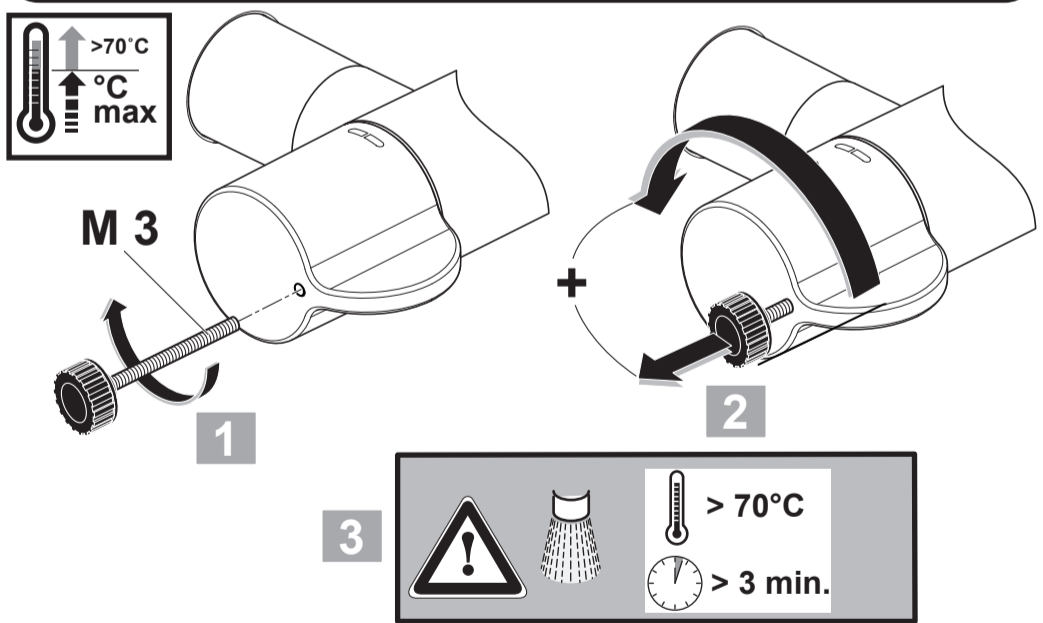

P	bar		MAX. 10		5		Q	(3 bar)
	T	°C		MAX. 80		65		I/min	
						55			18
									20