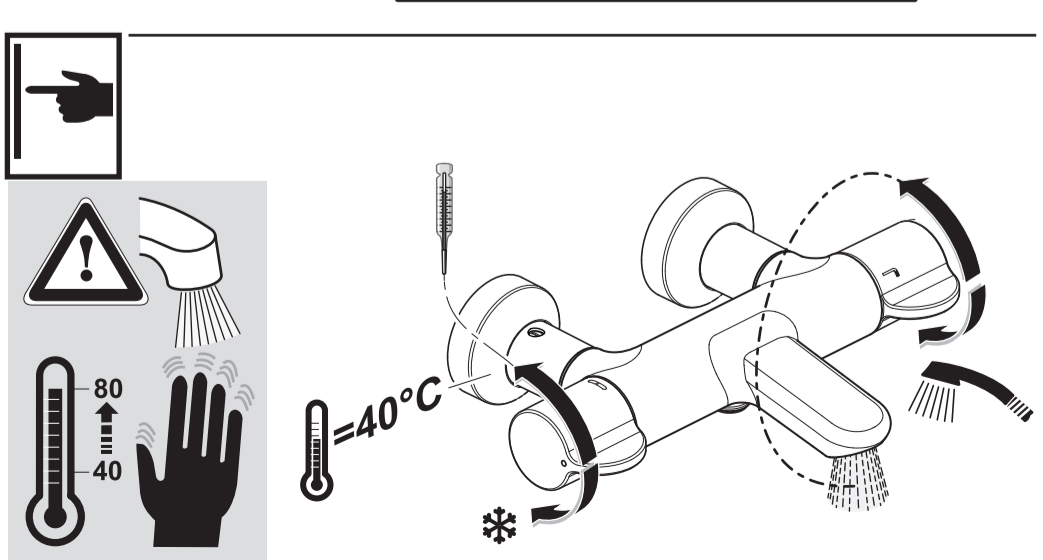

P	bar		MAX. 10		5		Q	(3 bar)
	T	°C		MAX. 80		65		I/min	
						55			18
									20