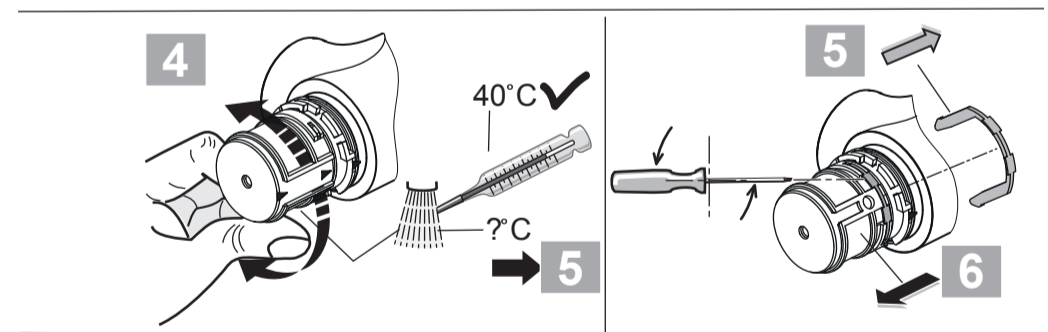

P	bar		MAX. 10		5		Q	(3 bar)
	T	°C		MAX. 80		65		I/min	
						55			18
									20