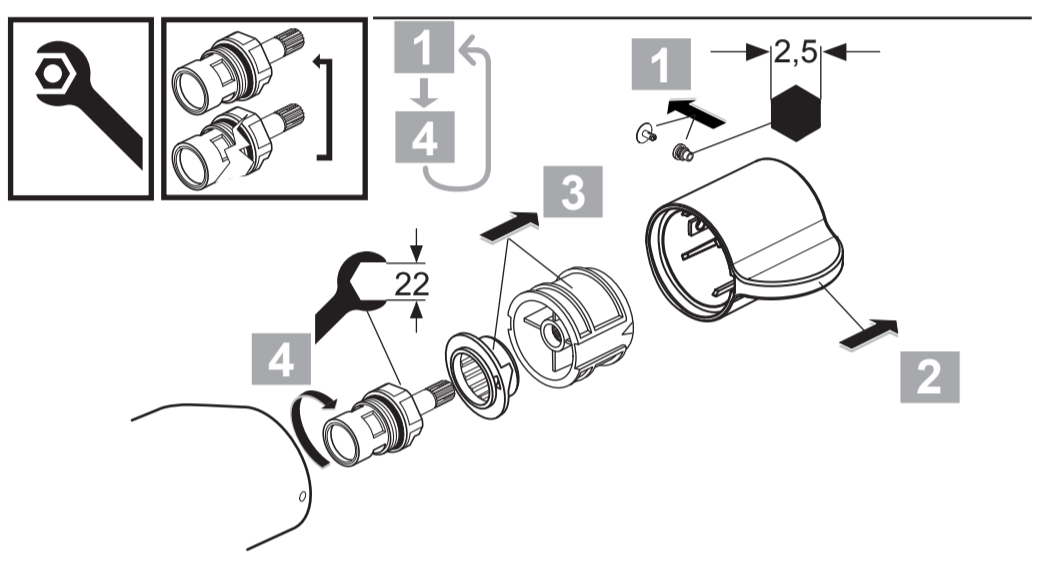

P	bar		MAX. 10		5		Q	(3 bar)
	T	°C		MAX. 80		65		I/min	
						55			18
									20