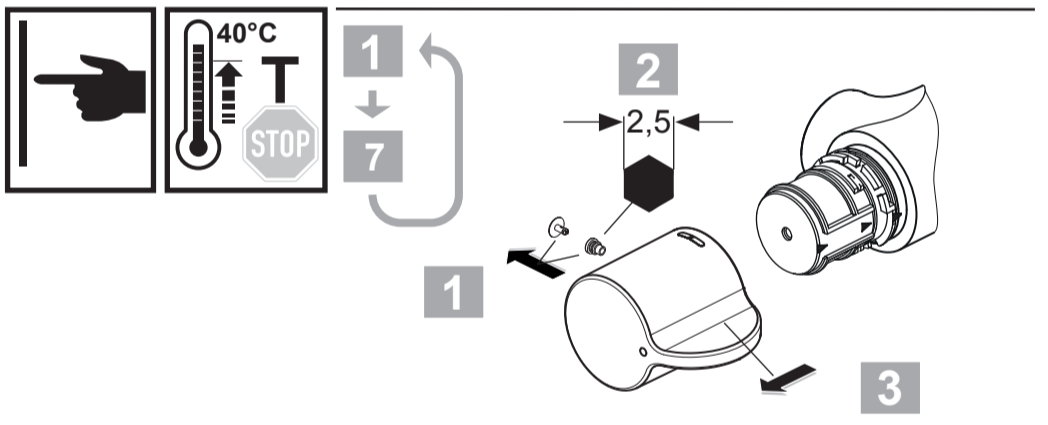

P	bar		MAX. 10		5		Q	(3 bar)
	T	°C		MAX. 80		65		I/min	
						55			18
									20