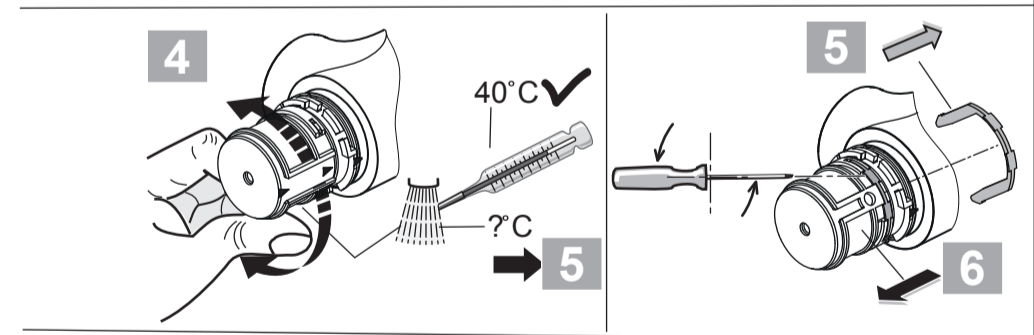

Ideal Standard

**CeraPlus 2**  
**A 6872 ..**

0321 / A 868 946  
 Made in Germany

Ideal Standard International NV  
 Corporate Village - Gent Building  
 Da Vincilaan 2  
 1935 Zaventem  
 Belgium

[www.idealstandardinternational.com](http://www.idealstandardinternational.com)