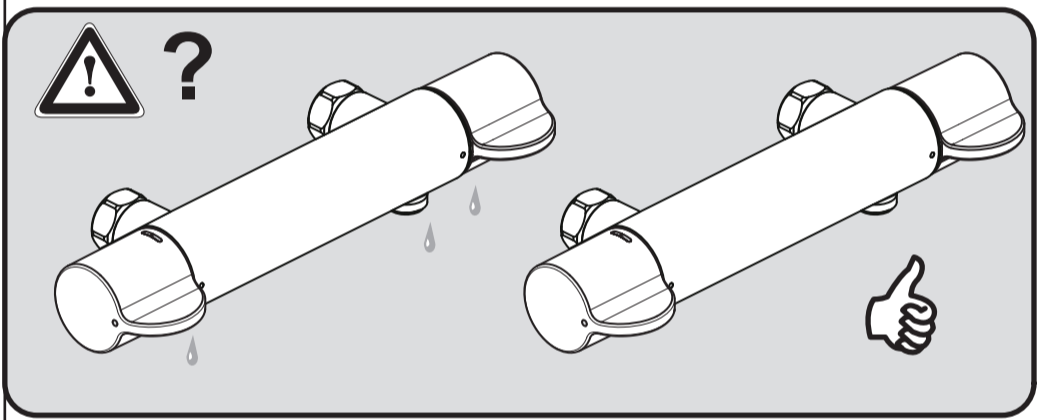

Ideal Standard

**CeraPlus 2**  
**A 6872 ..**

0321 / A 868 946  
 Made in Germany

Ideal Standard International NV  
 Corporate Village - Gent Building  
 Da Vincilaan 2  
 1935 Zaventem  
 Belgium

[www.idealstandardinternational.com](http://www.idealstandardinternational.com)