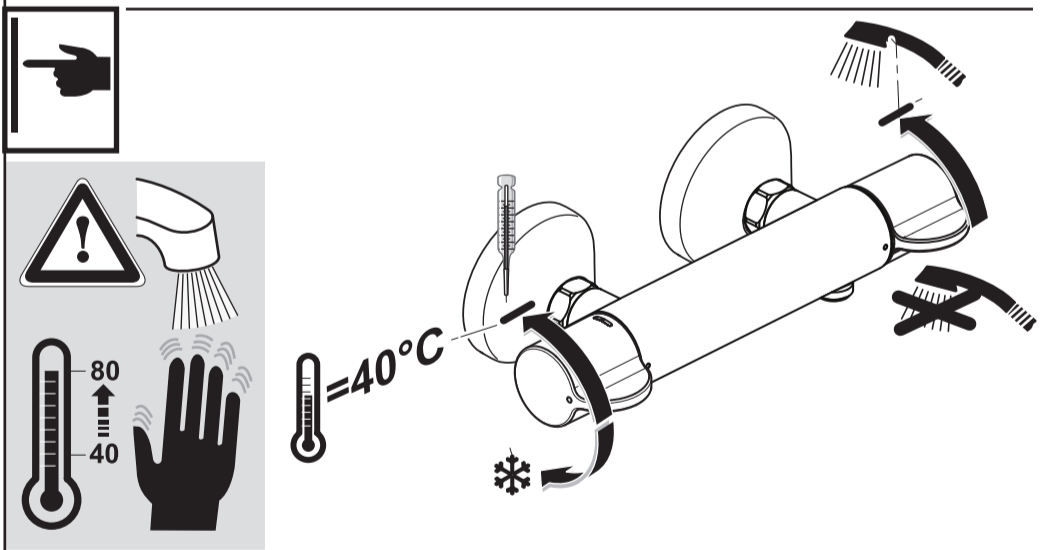

Ideal Standard

**CeraPlus 2**  
**A 6872 ..**

0321 / A 868 946  
 Made in Germany

Ideal Standard International NV  
 Corporate Village - Gent Building  
 Da Vincilaan 2  
 1935 Zaventem  
 Belgium

[www.idealstandardinternational.com](http://www.idealstandardinternational.com)