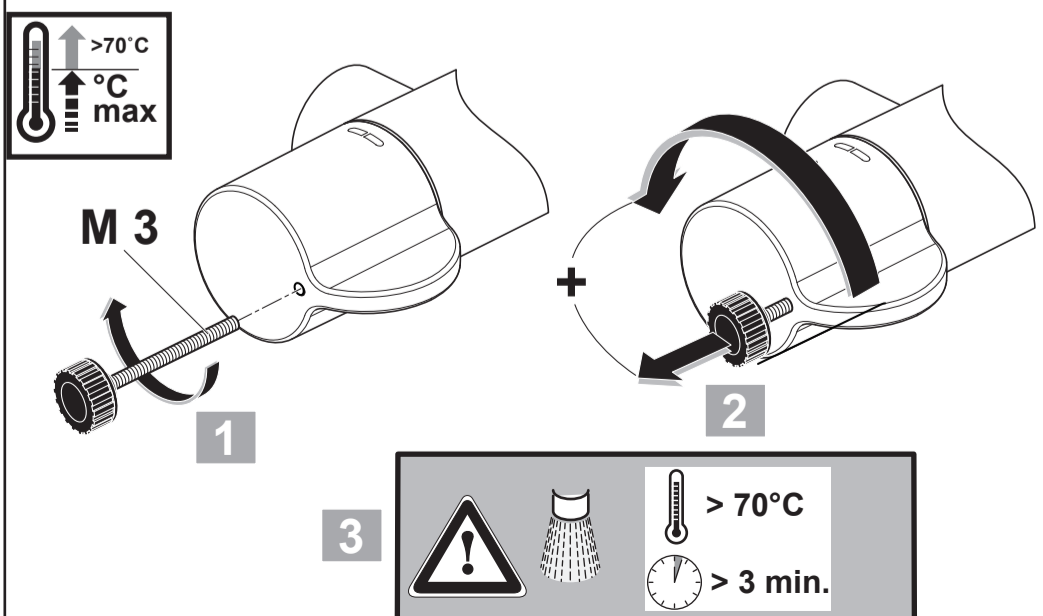

Ideal Standard

**CeraPlus 2**  
**A 6872 ..**

0321 / A 868 946  
 Made in Germany

Ideal Standard International NV  
 Corporate Village - Gent Building  
 Da Vincilaan 2  
 1935 Zaventem  
 Belgium

[www.idealstandardinternational.com](http://www.idealstandardinternational.com)