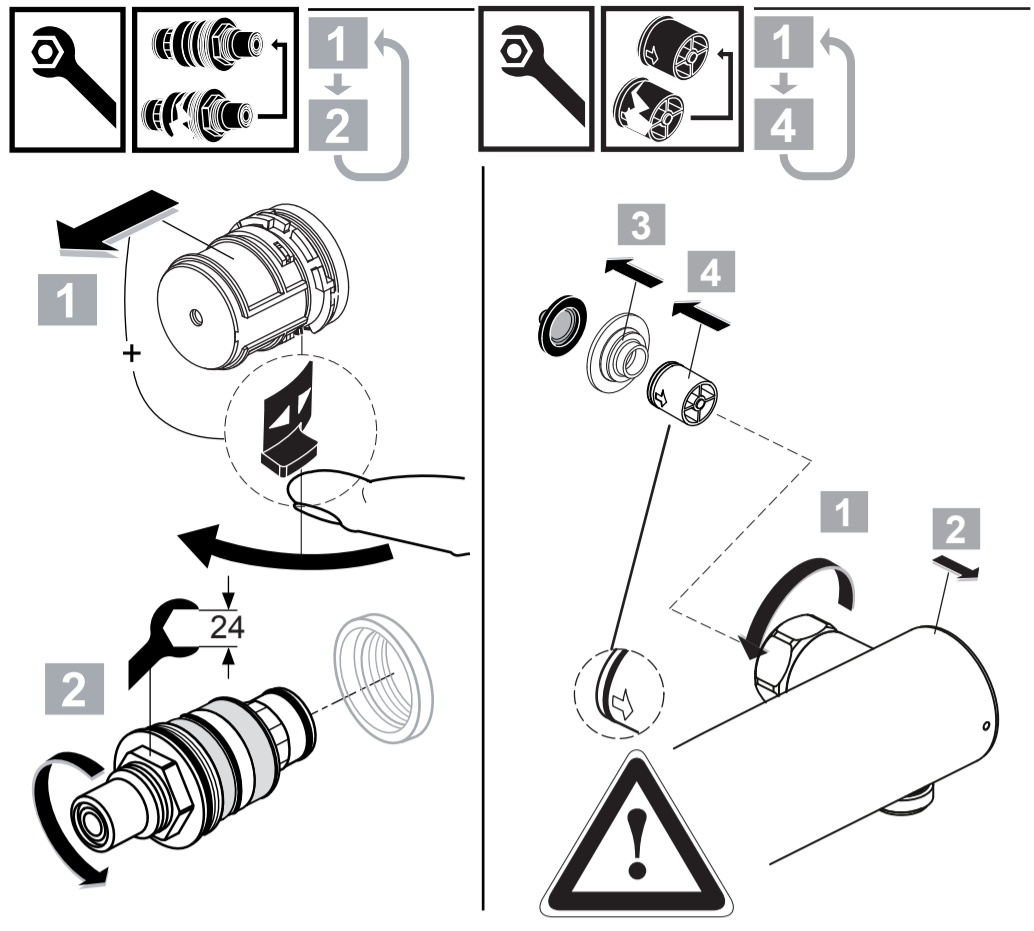

CeraPlus 2
A 6870 ..

0517 / A 868 326
 (+ A 865 612)
 Made in Germany

Ideal Standard International NV
 Corporate Village - Gent Building
 Da Vincilaan 2
 1935 Zaventem
 Belgium

www.idealstandardinternational.com