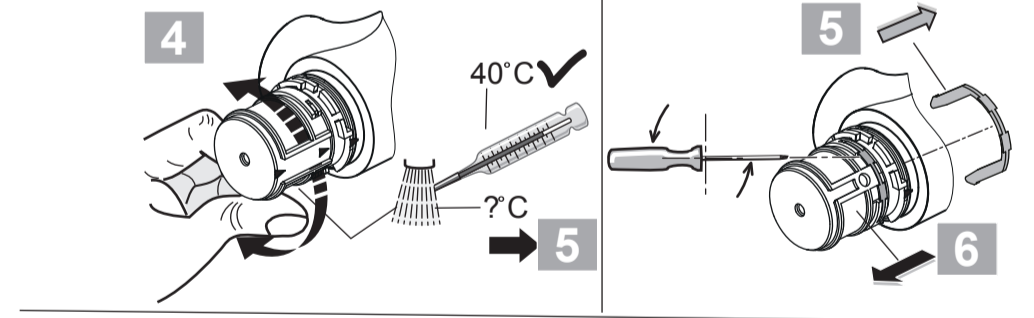

CeraPlus 2
A 6870 ..

0517 / A 868 326
 (+ A 865 612)
 Made in Germany

Ideal Standard International NV
 Corporate Village - Gent Building
 Da Vincilaan 2
 1935 Zaventem
 Belgium

www.idealstandardinternational.com