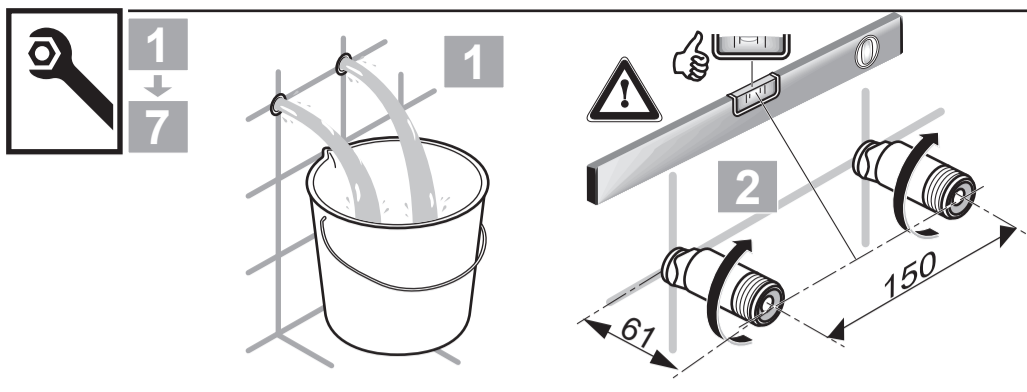

CeraPlus 2
A 6870 ..

0517 / A 868 326
 (+ A 865 612)
 Made in Germany

Ideal Standard International NV
 Corporate Village - Gent Building
 Da Vincilaan 2
 1935 Zaventem
 Belgium

www.idealstandardinternational.com