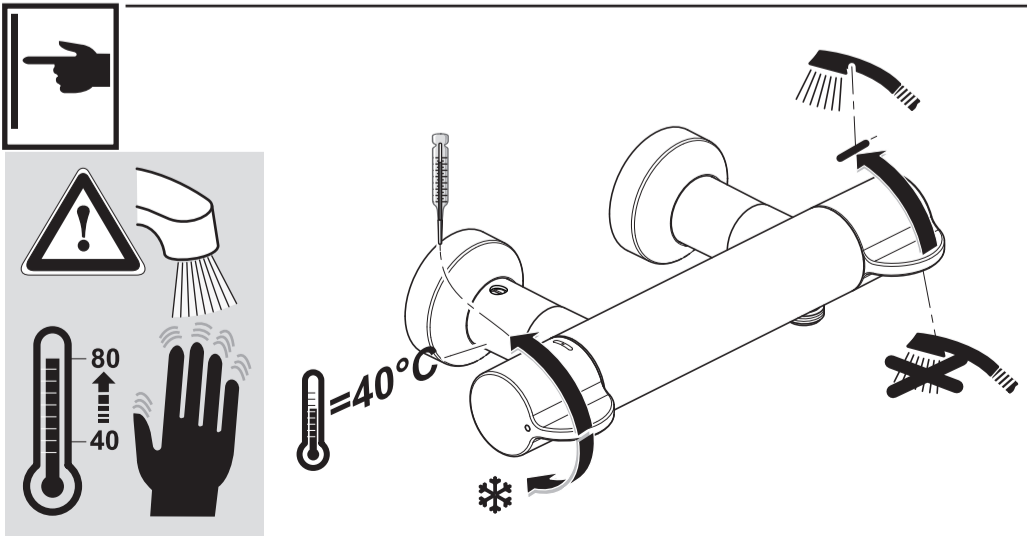

CeraPlus 2
A 6870 ..

0517 / A 868 326
 (+ A 865 612)
 Made in Germany

Ideal Standard International NV
 Corporate Village - Gent Building
 Da Vincilaan 2
 1935 Zaventem
 Belgium

www.idealstandardinternational.com