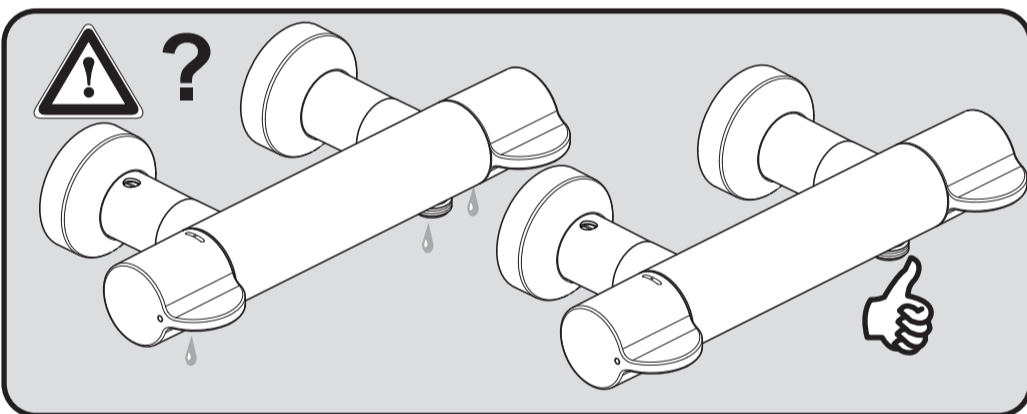

CeraPlus 2
A 6870 ..

0517 / A 868 326
 (+ A 865 612)
 Made in Germany

Ideal Standard International NV
 Corporate Village - Gent Building
 Da Vincilaan 2
 1935 Zaventem
 Belgium

www.idealstandardinternational.com