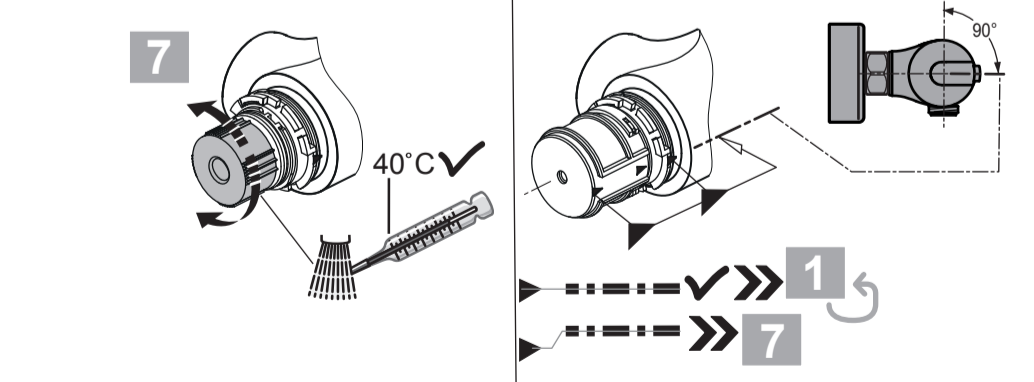

CeraPlus 2
A 6870 ..

0517 / A 868 326
 (+ A 865 612)
 Made in Germany

Ideal Standard International NV
 Corporate Village - Gent Building
 Da Vincilaan 2
 1935 Zaventem
 Belgium

www.idealstandardinternational.com