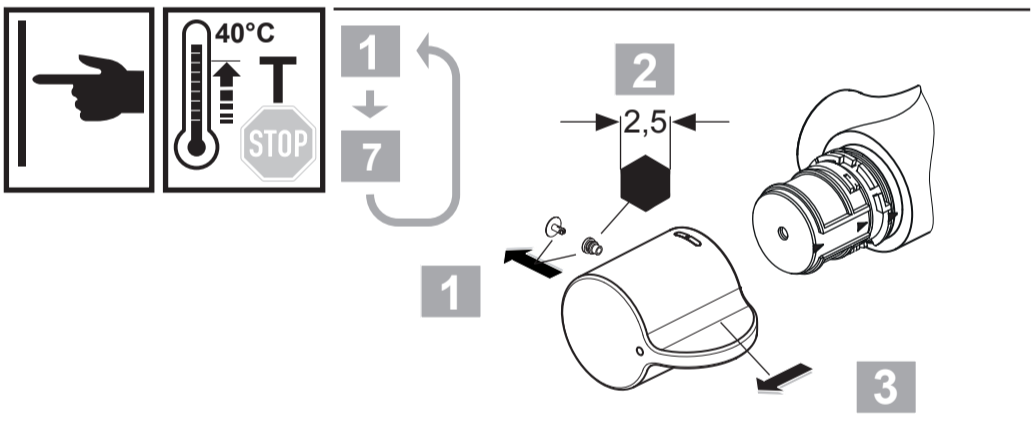

CeraPlus 2
A 6870 ..

0517 / A 868 326
 (+ A 865 612)
 Made in Germany

Ideal Standard International NV
 Corporate Village - Gent Building
 Da Vincilaan 2
 1935 Zaventem
 Belgium

www.idealstandardinternational.com