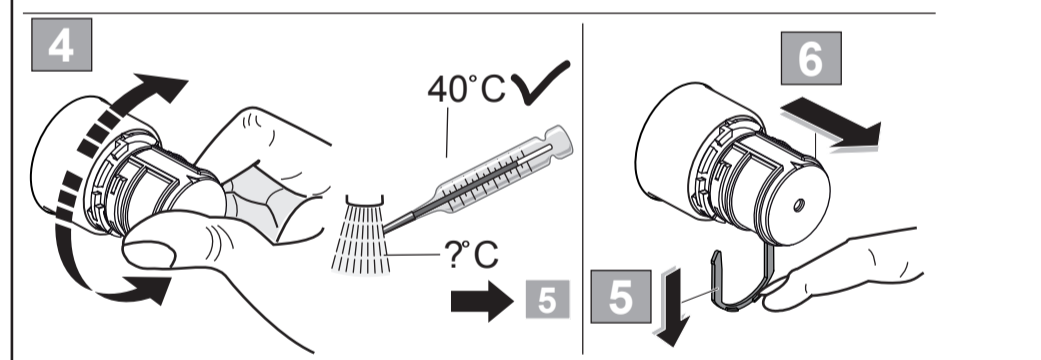

**CERAPLUS 2**  
**A 6868 ..**

0317 / A 868 334  
 (+ A 865 612)  
 Made in Germany

Ideal Standard International NV  
 Corporate Village - Gent Building  
 Da Vincilaan 2  
 1935 Zaventem  
 Belgium

[www.idealstandardinternational.com](http://www.idealstandardinternational.com)