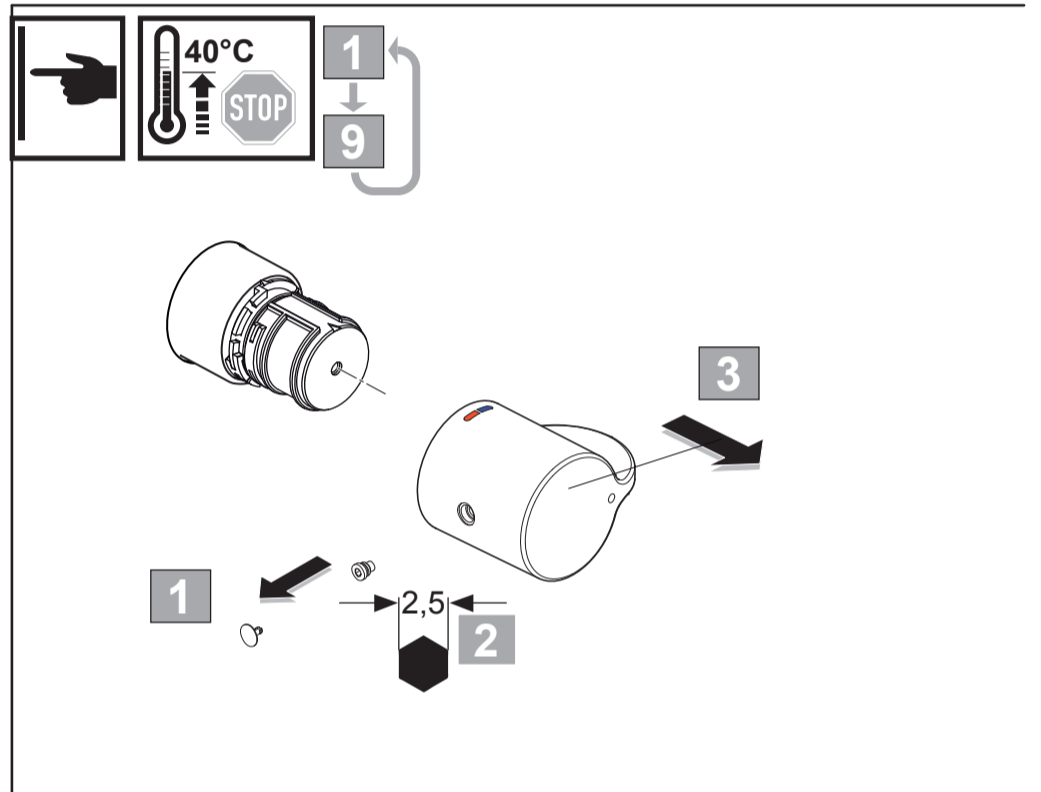

**CERAPLUS 2**  
**A 6868 ..**

0317 / A 868 334  
 (+ A 865 612)  
 Made in Germany

Ideal Standard International NV  
 Corporate Village - Gent Building  
 Da Vincilaan 2  
 1935 Zaventem  
 Belgium

[www.idealstandardinternational.com](http://www.idealstandardinternational.com)