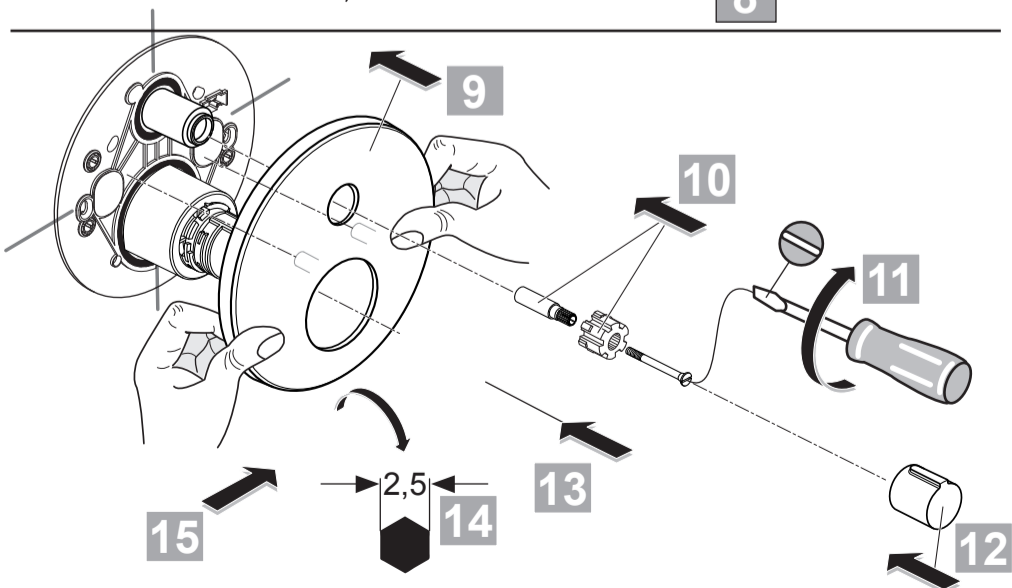

**CERAPLUS 2**  
**A 6868 ..**

0317 / A 868 334  
 (+ A 865 612)  
 Made in Germany

Ideal Standard International NV  
 Corporate Village - Gent Building  
 Da Vincilaan 2  
 1935 Zaventem  
 Belgium

[www.idealstandardinternational.com](http://www.idealstandardinternational.com)