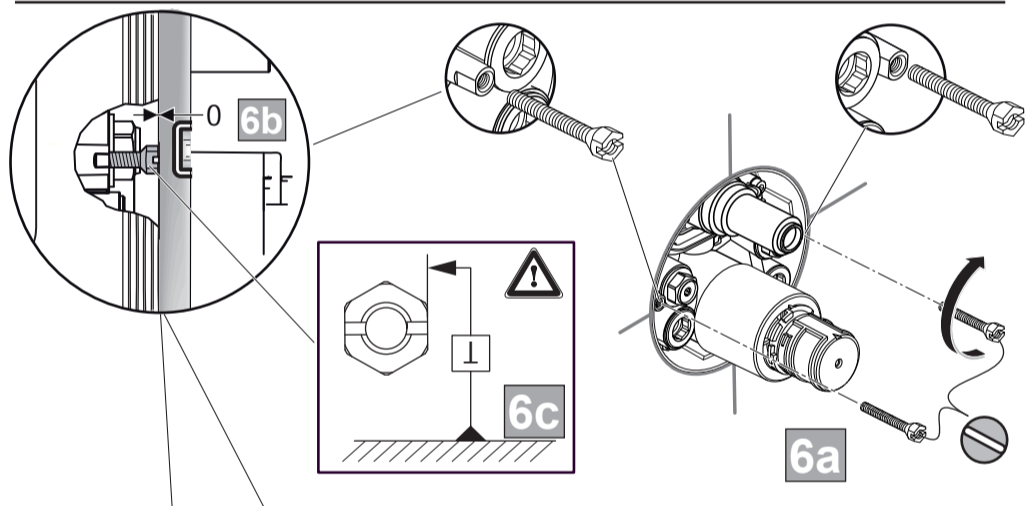

**CERAPLUS 2**  
**A 6868 ..**

0317 / A 868 334  
 (+ A 865 612)  
 Made in Germany

Ideal Standard International NV  
 Corporate Village - Gent Building  
 Da Vincilaan 2  
 1935 Zaventem  
 Belgium

[www.idealstandardinternational.com](http://www.idealstandardinternational.com)