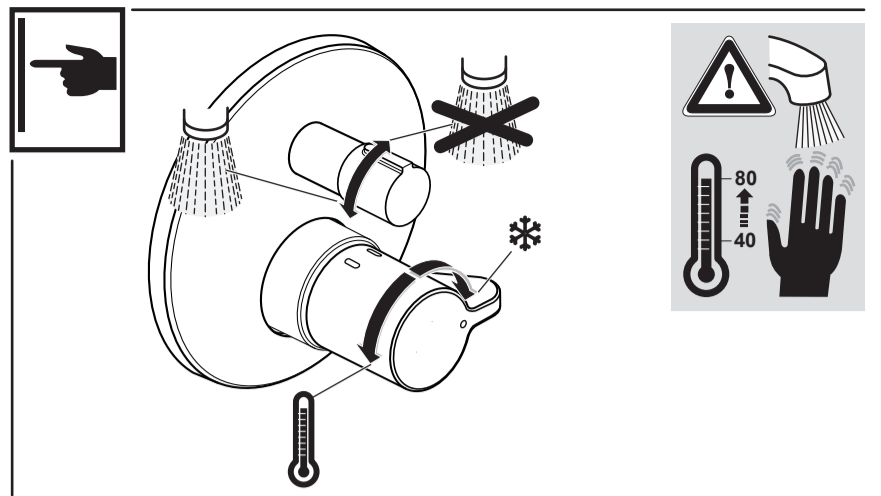

**CERAPLUS 2**  
**A 6868 ..**

0317 / A 868 334  
 (+ A 865 612)  
 Made in Germany

Ideal Standard International NV  
 Corporate Village - Gent Building  
 Da Vincilaan 2  
 1935 Zaventem  
 Belgium

[www.idealstandardinternational.com](http://www.idealstandardinternational.com)