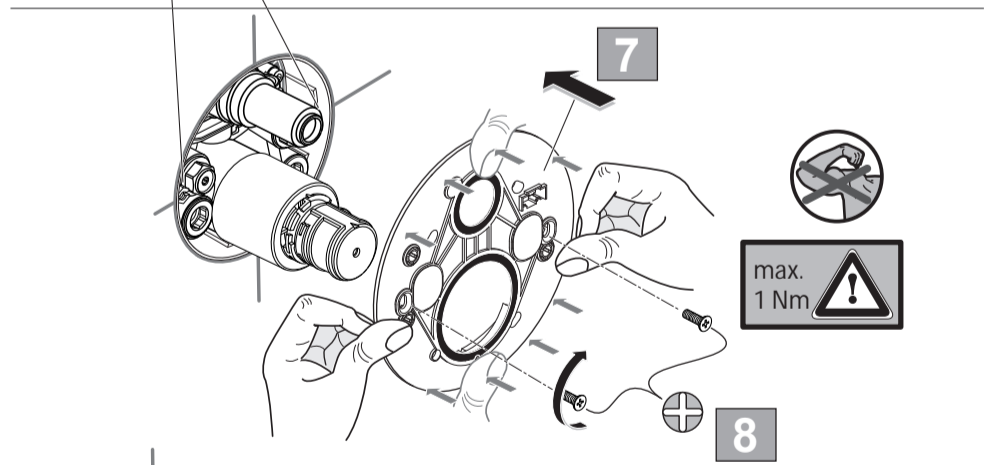

**CERAPLUS 2**  
**A 6868 ..**

0317 / A 868 334  
 (+ A 865 612)  
 Made in Germany

Ideal Standard International NV  
 Corporate Village - Gent Building  
 Da Vincilaan 2  
 1935 Zaventem  
 Belgium

[www.idealstandardinternational.com](http://www.idealstandardinternational.com)