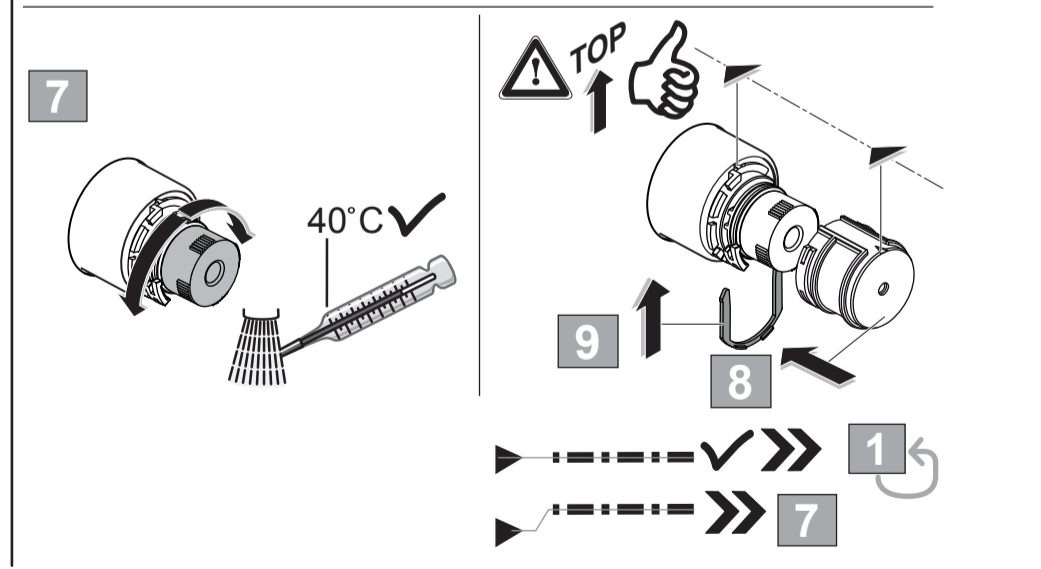

**CERAPLUS 2**  
**A 6868 ..**

0317 / A 868 334  
 (+ A 865 612)  
 Made in Germany

Ideal Standard International NV  
 Corporate Village - Gent Building  
 Da Vincilaan 2  
 1935 Zaventem  
 Belgium

[www.idealstandardinternational.com](http://www.idealstandardinternational.com)