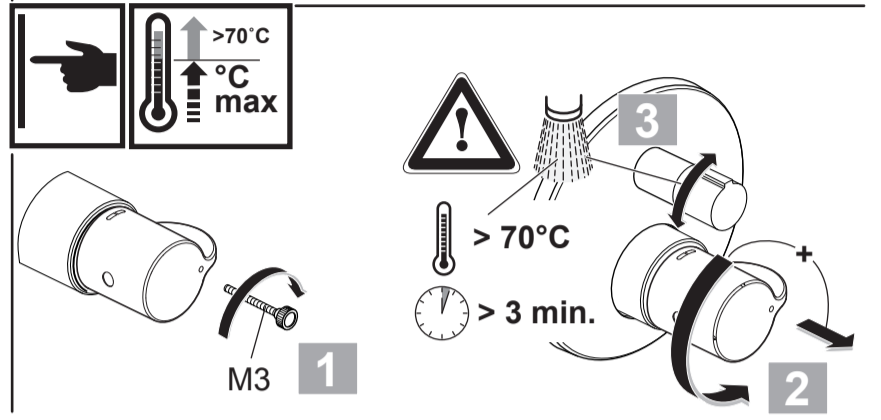

**CERAPLUS 2**  
**A 6868 ..**

0317 / A 868 334  
 (+ A 865 612)  
 Made in Germany

Ideal Standard International NV  
 Corporate Village - Gent Building  
 Da Vincilaan 2  
 1935 Zaventem  
 Belgium

[www.idealstandardinternational.com](http://www.idealstandardinternational.com)