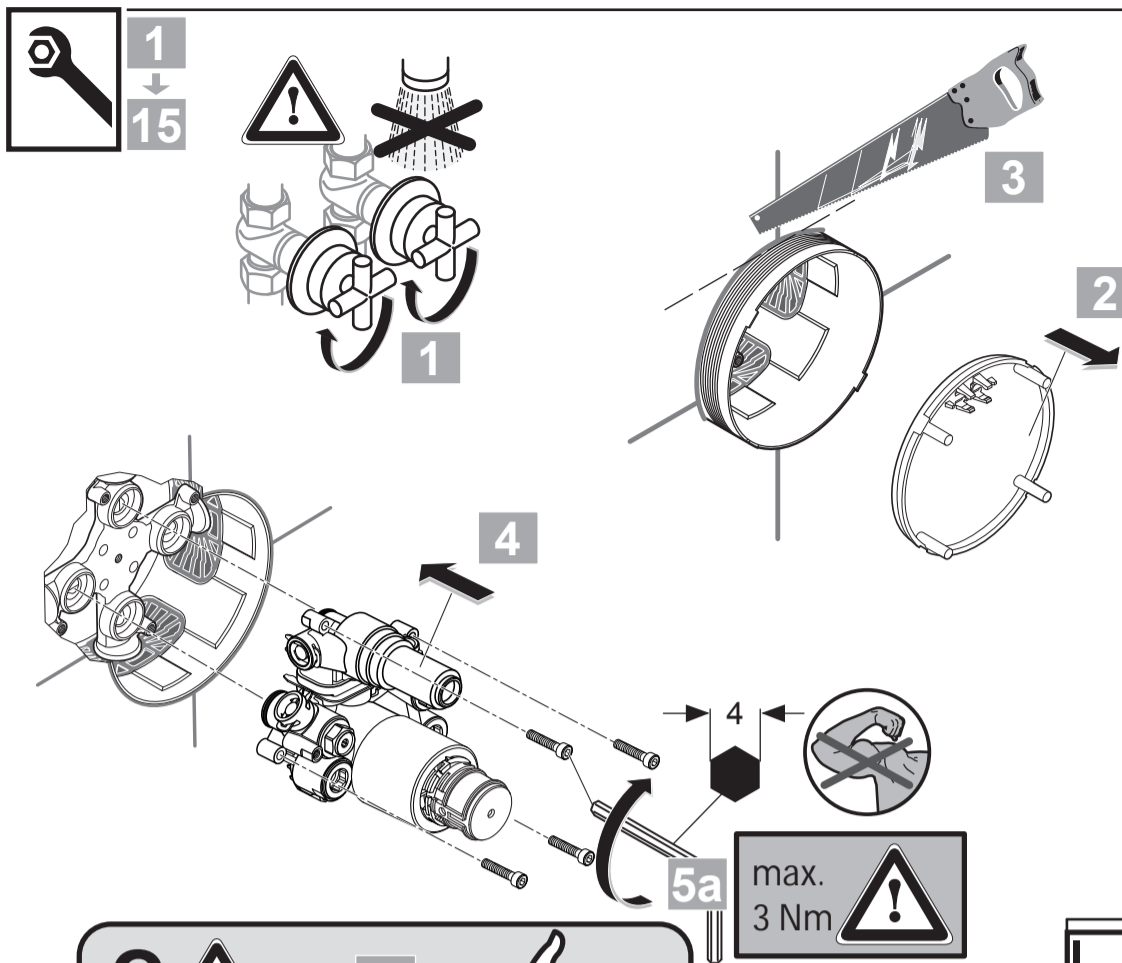

**CERAPLUS 2**  
**A 6868 ..**

0317 / A 868 334  
 (+ A 865 612)  
 Made in Germany

Ideal Standard International NV  
 Corporate Village - Gent Building  
 Da Vincilaan 2  
 1935 Zaventem  
 Belgium

[www.idealstandardinternational.com](http://www.idealstandardinternational.com)